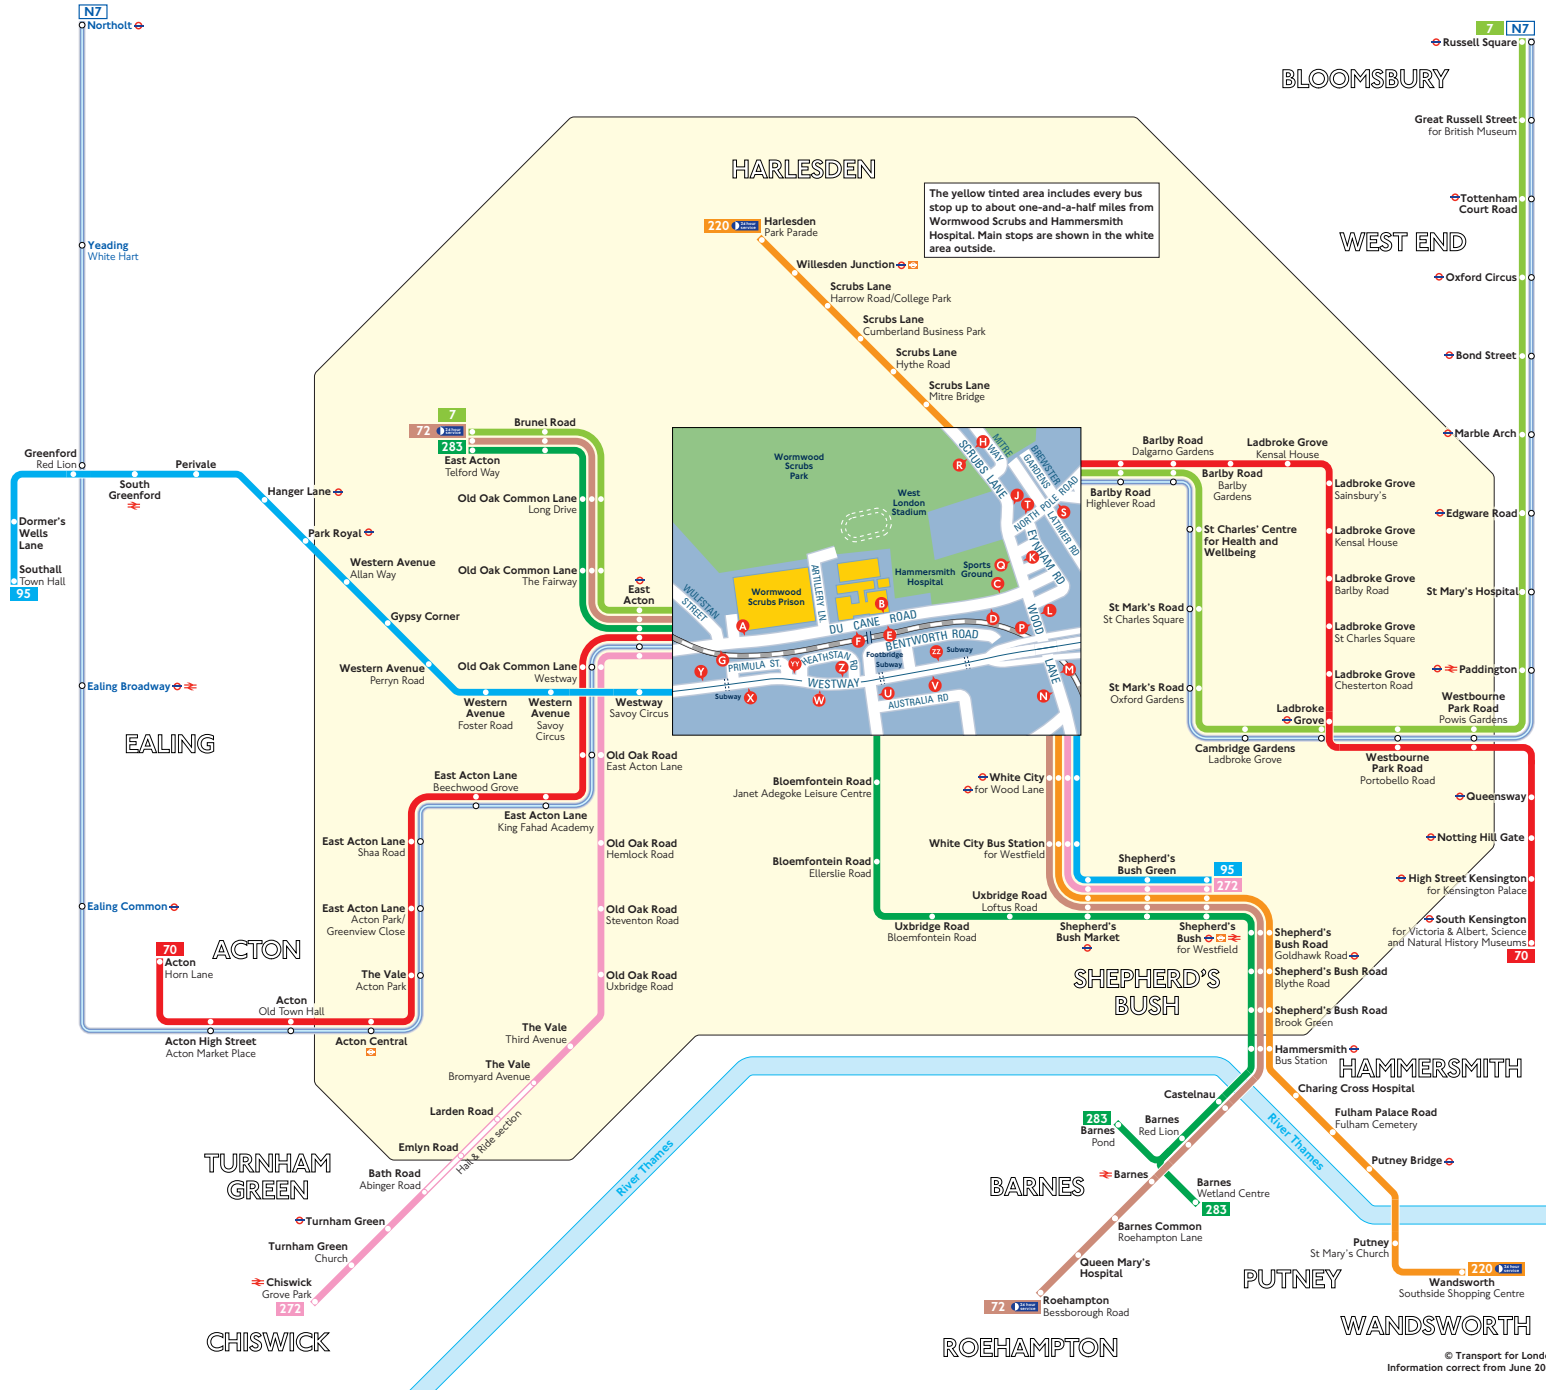

# Buses from Wormwood Scrubs and Hammersmith Hospital

Red discs show the bus stop you need for your chosen bus service. The disc **A** appears on the top of the bus stop in the street (see map of town centre in centre of diagram).

## Route finder

### Day buses including 24-hour routes

Bus route	Towards	Bus stops
7	East Acton Telford Way	D E G K S
	Russell Square	A B C O T
70	Acton	D F G K S
	South Kensington	A B C O T
72	East Acton Telford Way	D E G N P
	Roehampton	A B C L M
95	Shepherd's Bush	M V W Z
	Southall	N V W X
220	Harlesden	N P O R
	Wandsworth	H J K L M
272	Chiswick	D F G N P
	Shepherd's Bush	A B C L M
283	Barnes Wetland Centre (daytimes only when centre is open) or Barnes Pond at other times	A B C L U V
	East Acton Telford Way	D E G N P