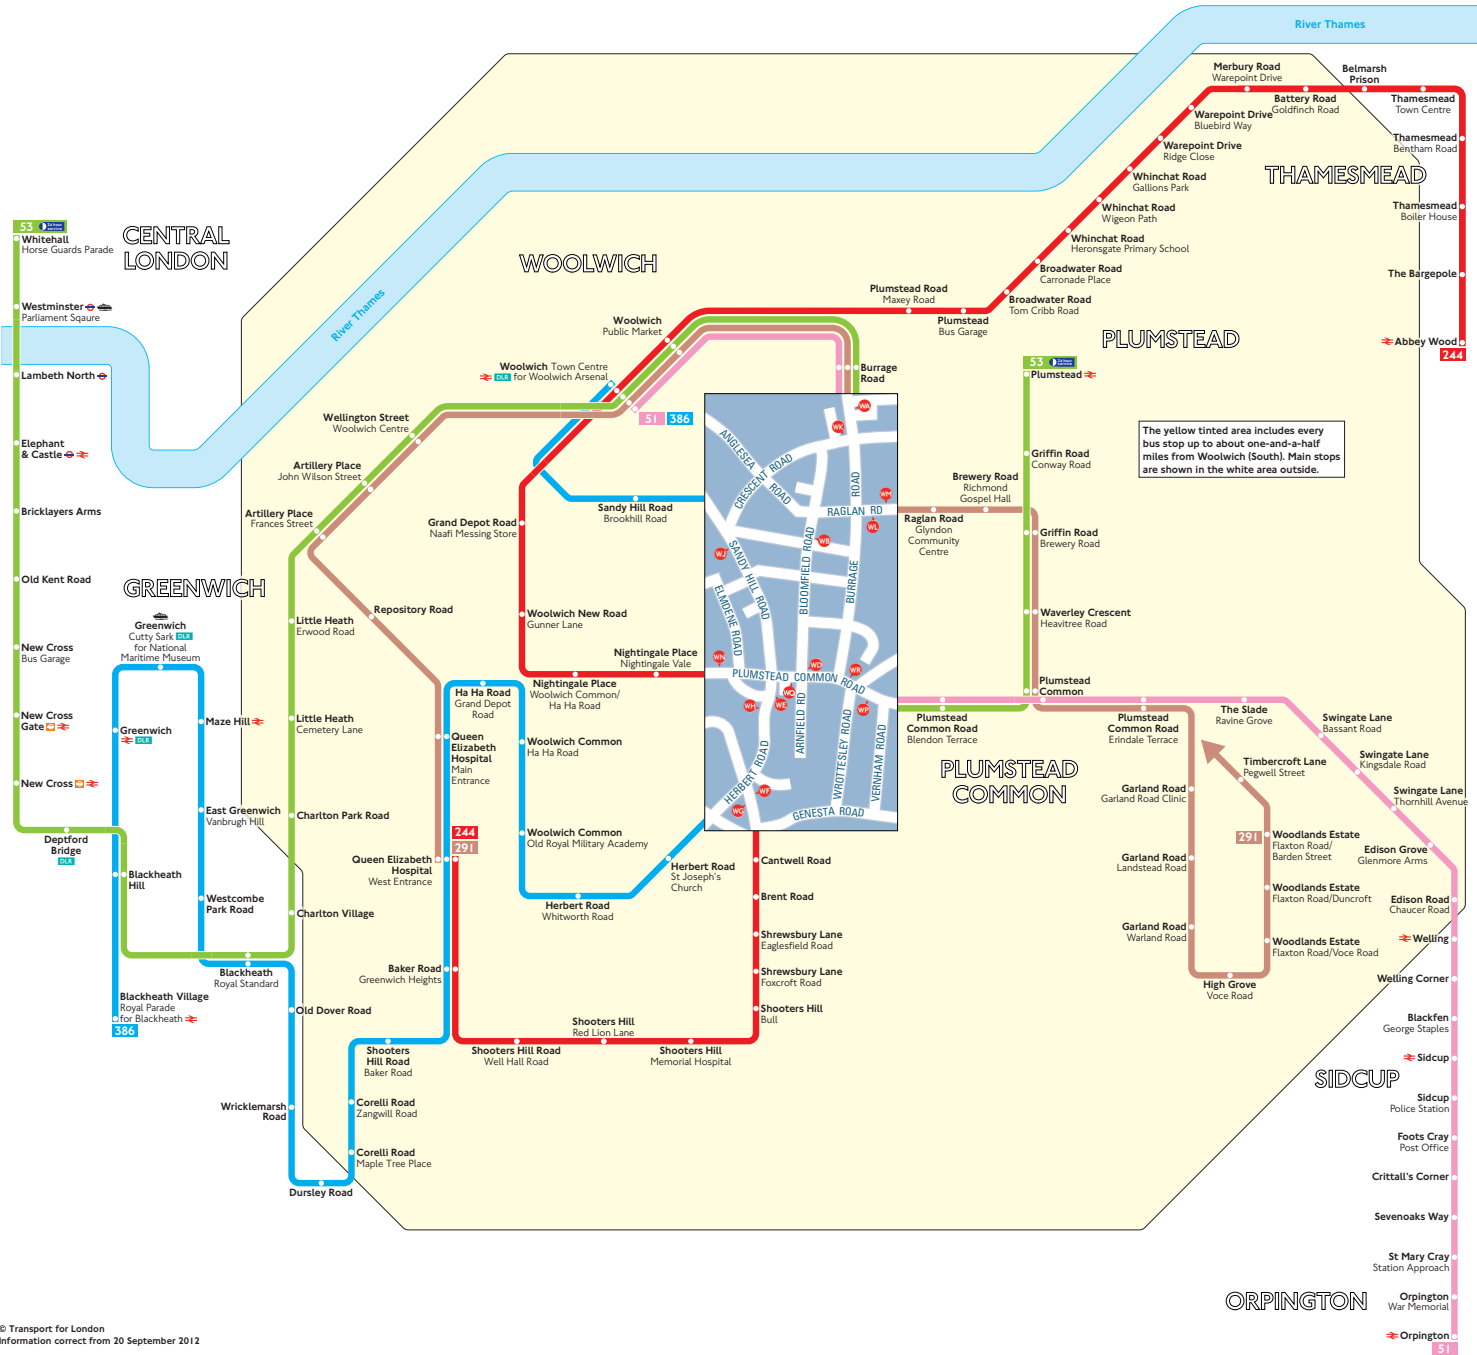

Buses from Woolwich (South)

Key

- Connections with London Underground
- Connections with London Overground
- Connections with National Rail
- Connections with Docklands Light Railway
- Connections with river boats

A Red discs show the bus stop you need for your chosen bus service. The disc appears on the top of the bus stop in the street (see map of town centre in centre of diagram).

Route finder

Day buses including 24-hour services

Bus route	Towards	Bus stops
51	Orpington	WA WB WD WP
	Woolwich	WJ WH WD WC
53	Plumstead	WA WB WD WP
	Whitehall	WJ WH WD WC
244	Abbey Wood	WC WH
	Queen Elizabeth Hospital	WE WF WN
291	Queen Elizabeth Hospital	WJ
	Woodlands Estate	WA WN
386	Blackheath Village	WA WD WD WF
	Woolwich	WH WJ