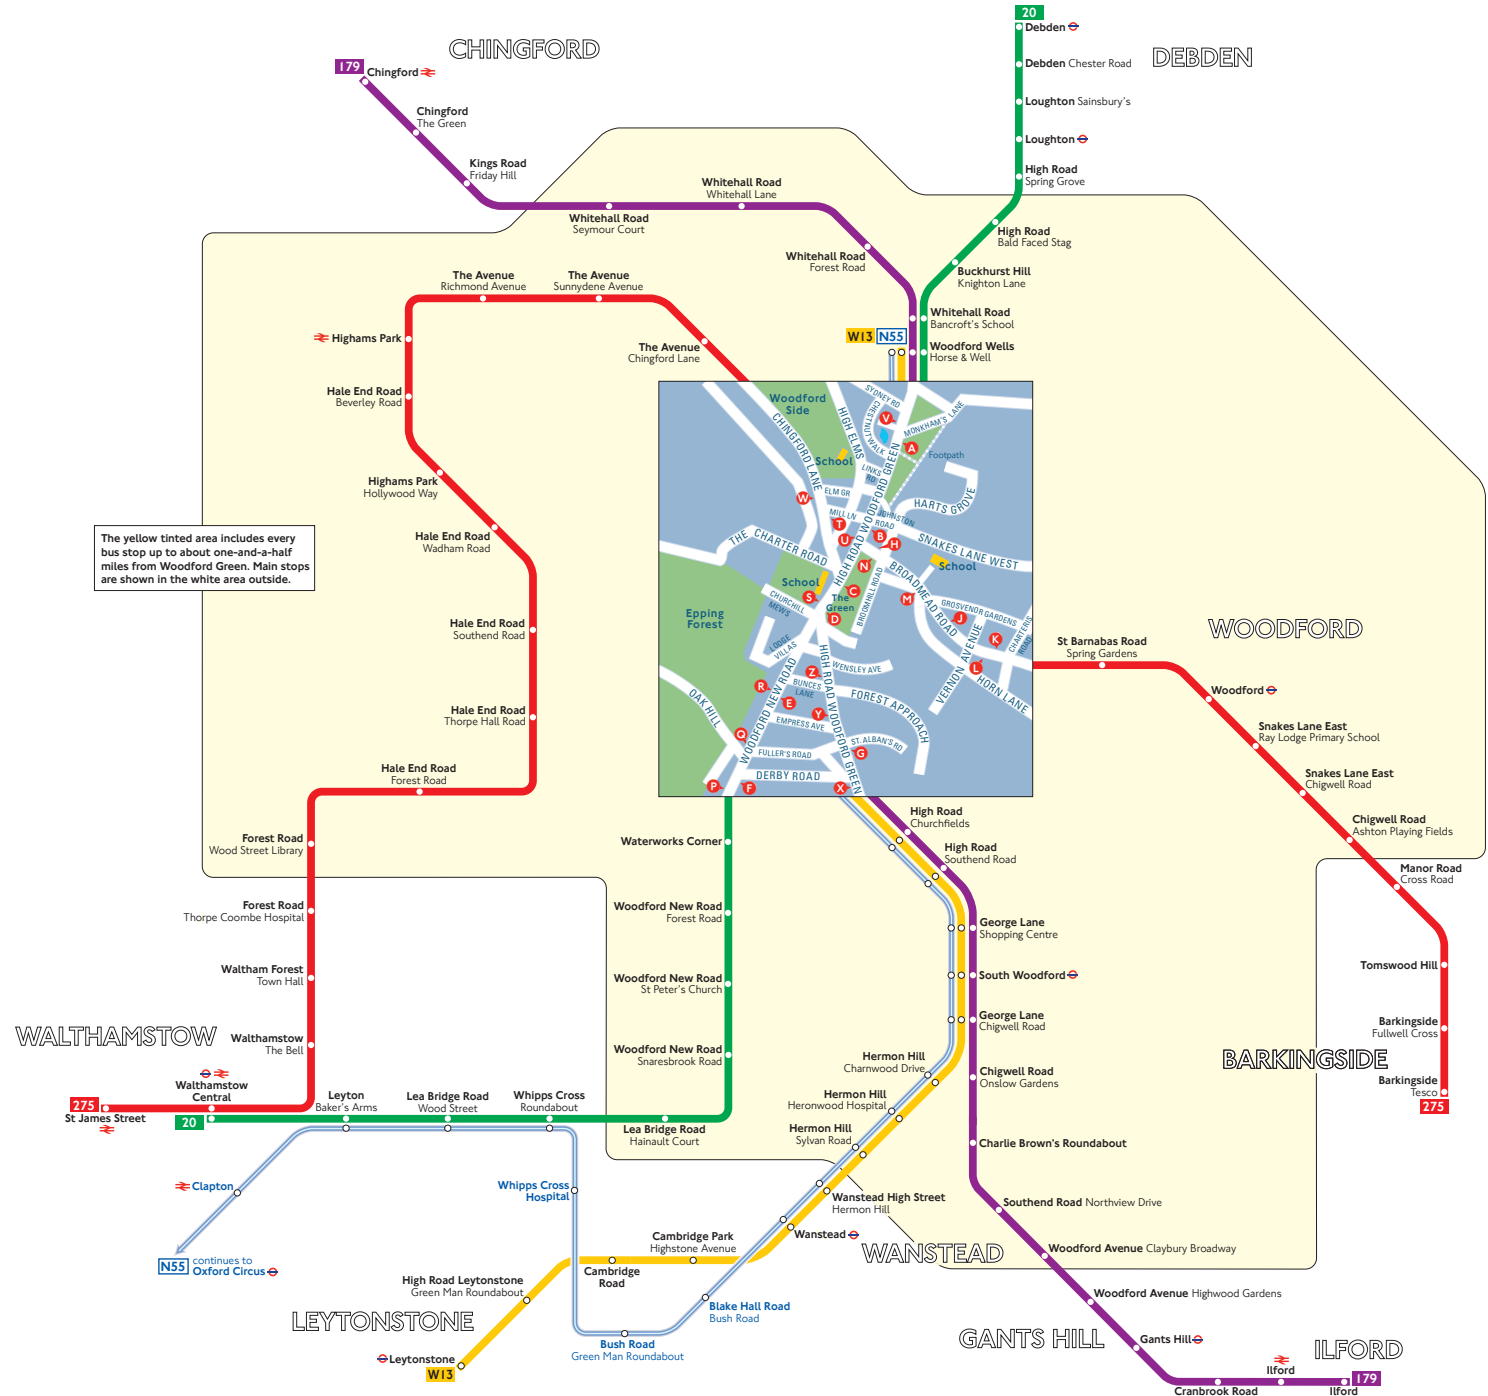

Buses from Woodford Green

Route finder

Day buses

Bus route	Towards	Bus stops
20	Debben	P Q R S U V
	Walthamstow	A B C E F G
179	Chingford	S U V X Y Z
	Ilford	A B C D G
275	Barkingside	H J K T
	Walthamstow	L M N W
W13	Leytonstone	A B C D G
	Woodford Wells	S U V X Y Z

Night buses

Bus route	Towards	Bus stops
N55	Oxford Circus	A B C D G
	Woodford Wells	S U V X Y Z