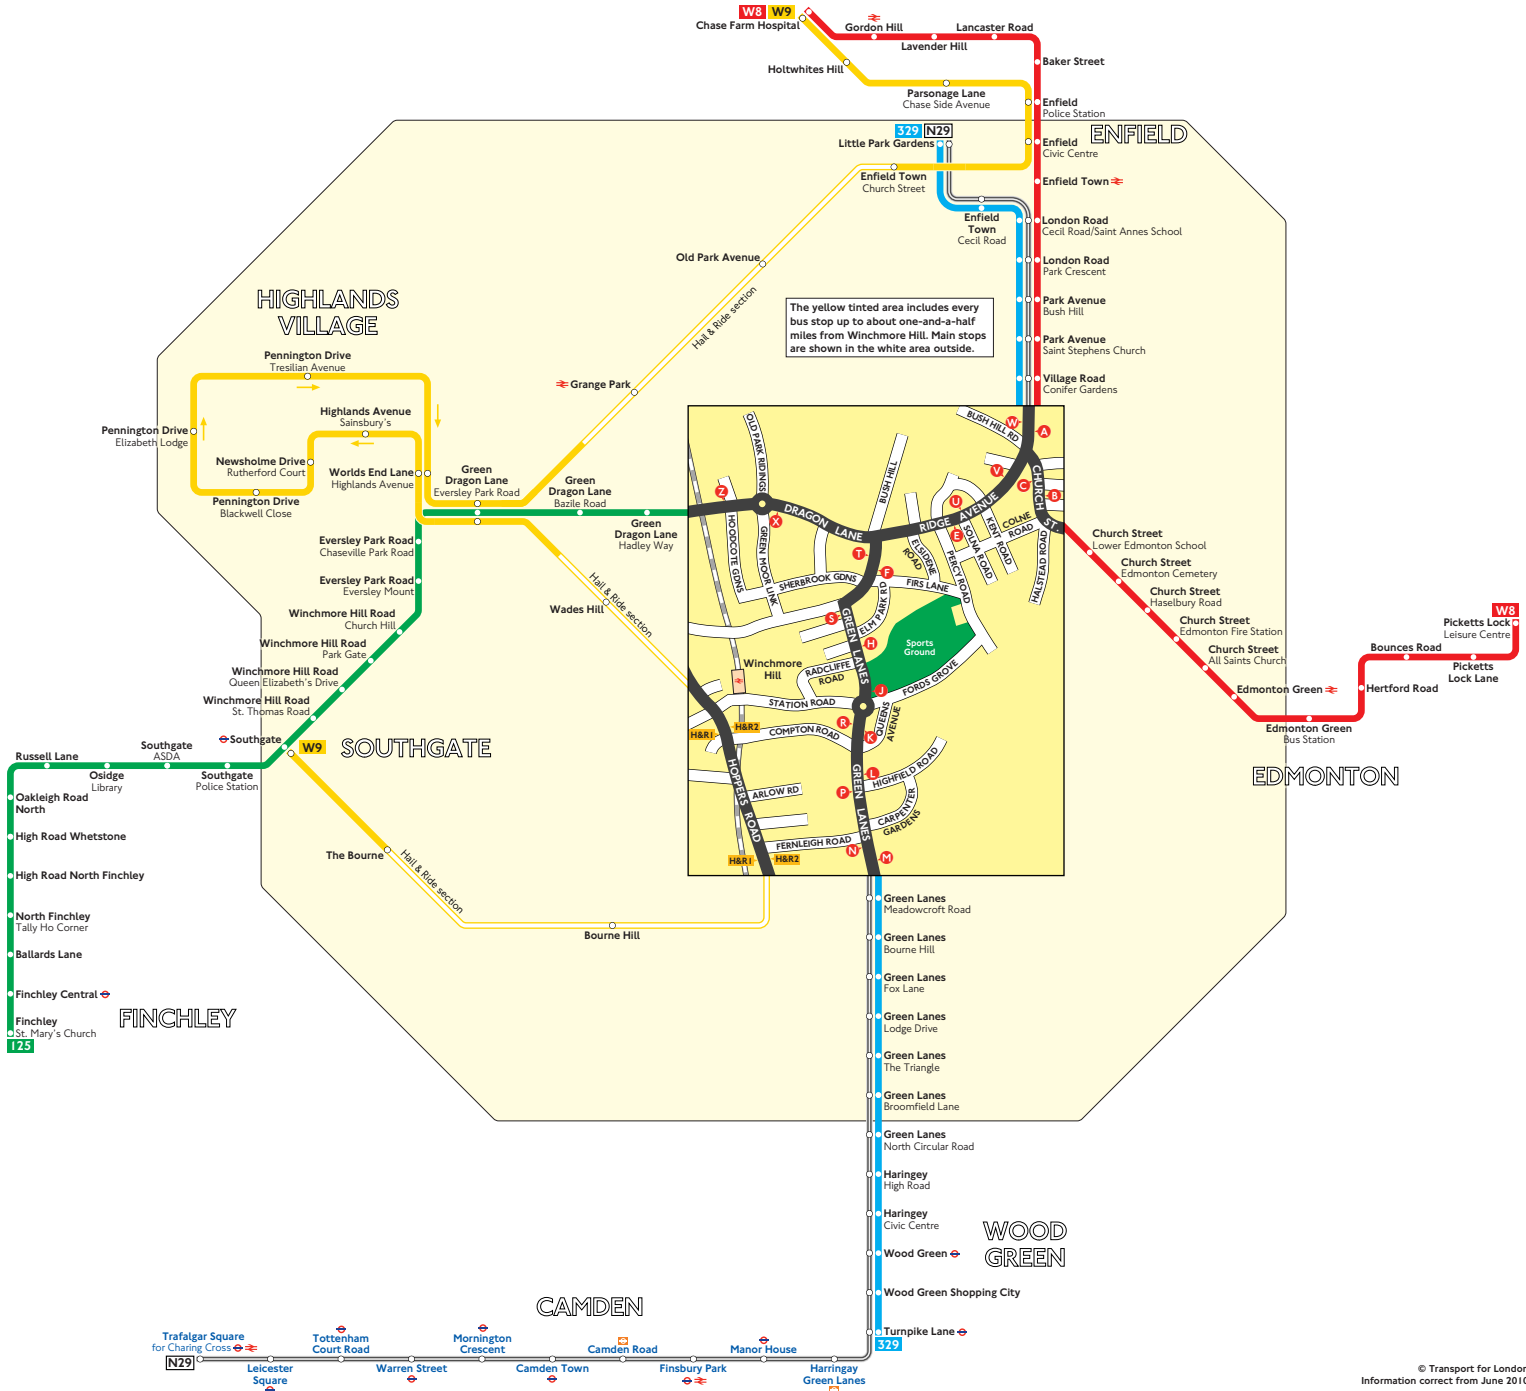

Buses from Winchmore Hill

Key

- 125 Day buses in black
- N29 Night buses in blue
- Connections with London Underground
- Connections with London Overground
- Connections with National Rail

Route W9 operates as Hail & Ride on the sections of roads marked **H&R1** and **H&R2** on the map. Buses stop at any safe point along the road. There are no bus stops at these locations, but please indicate clearly to the driver when you wish to board or alight.

Red discs show the bus stop you need for your chosen bus service. The disc appears on the top of the bus stop in the street (see map of town centre in centre of diagram).

Route finder

Day buses

Bus route	Towards	Bus stops
125	Finchley	J S T X
329	Enfield	N P R S T U V W
	Turnpike Lane	A E F H K L M
W8	Chase Farm Hospital	C W
	Picketts Lock	A B
W9	Chase Farm Hospital	H&R1
	Southgate	H&R2

Night buses

Bus route	Towards	Bus stops
N29	Enfield	N P R S T U V W
	Trafalgar Square	A E F H K L M