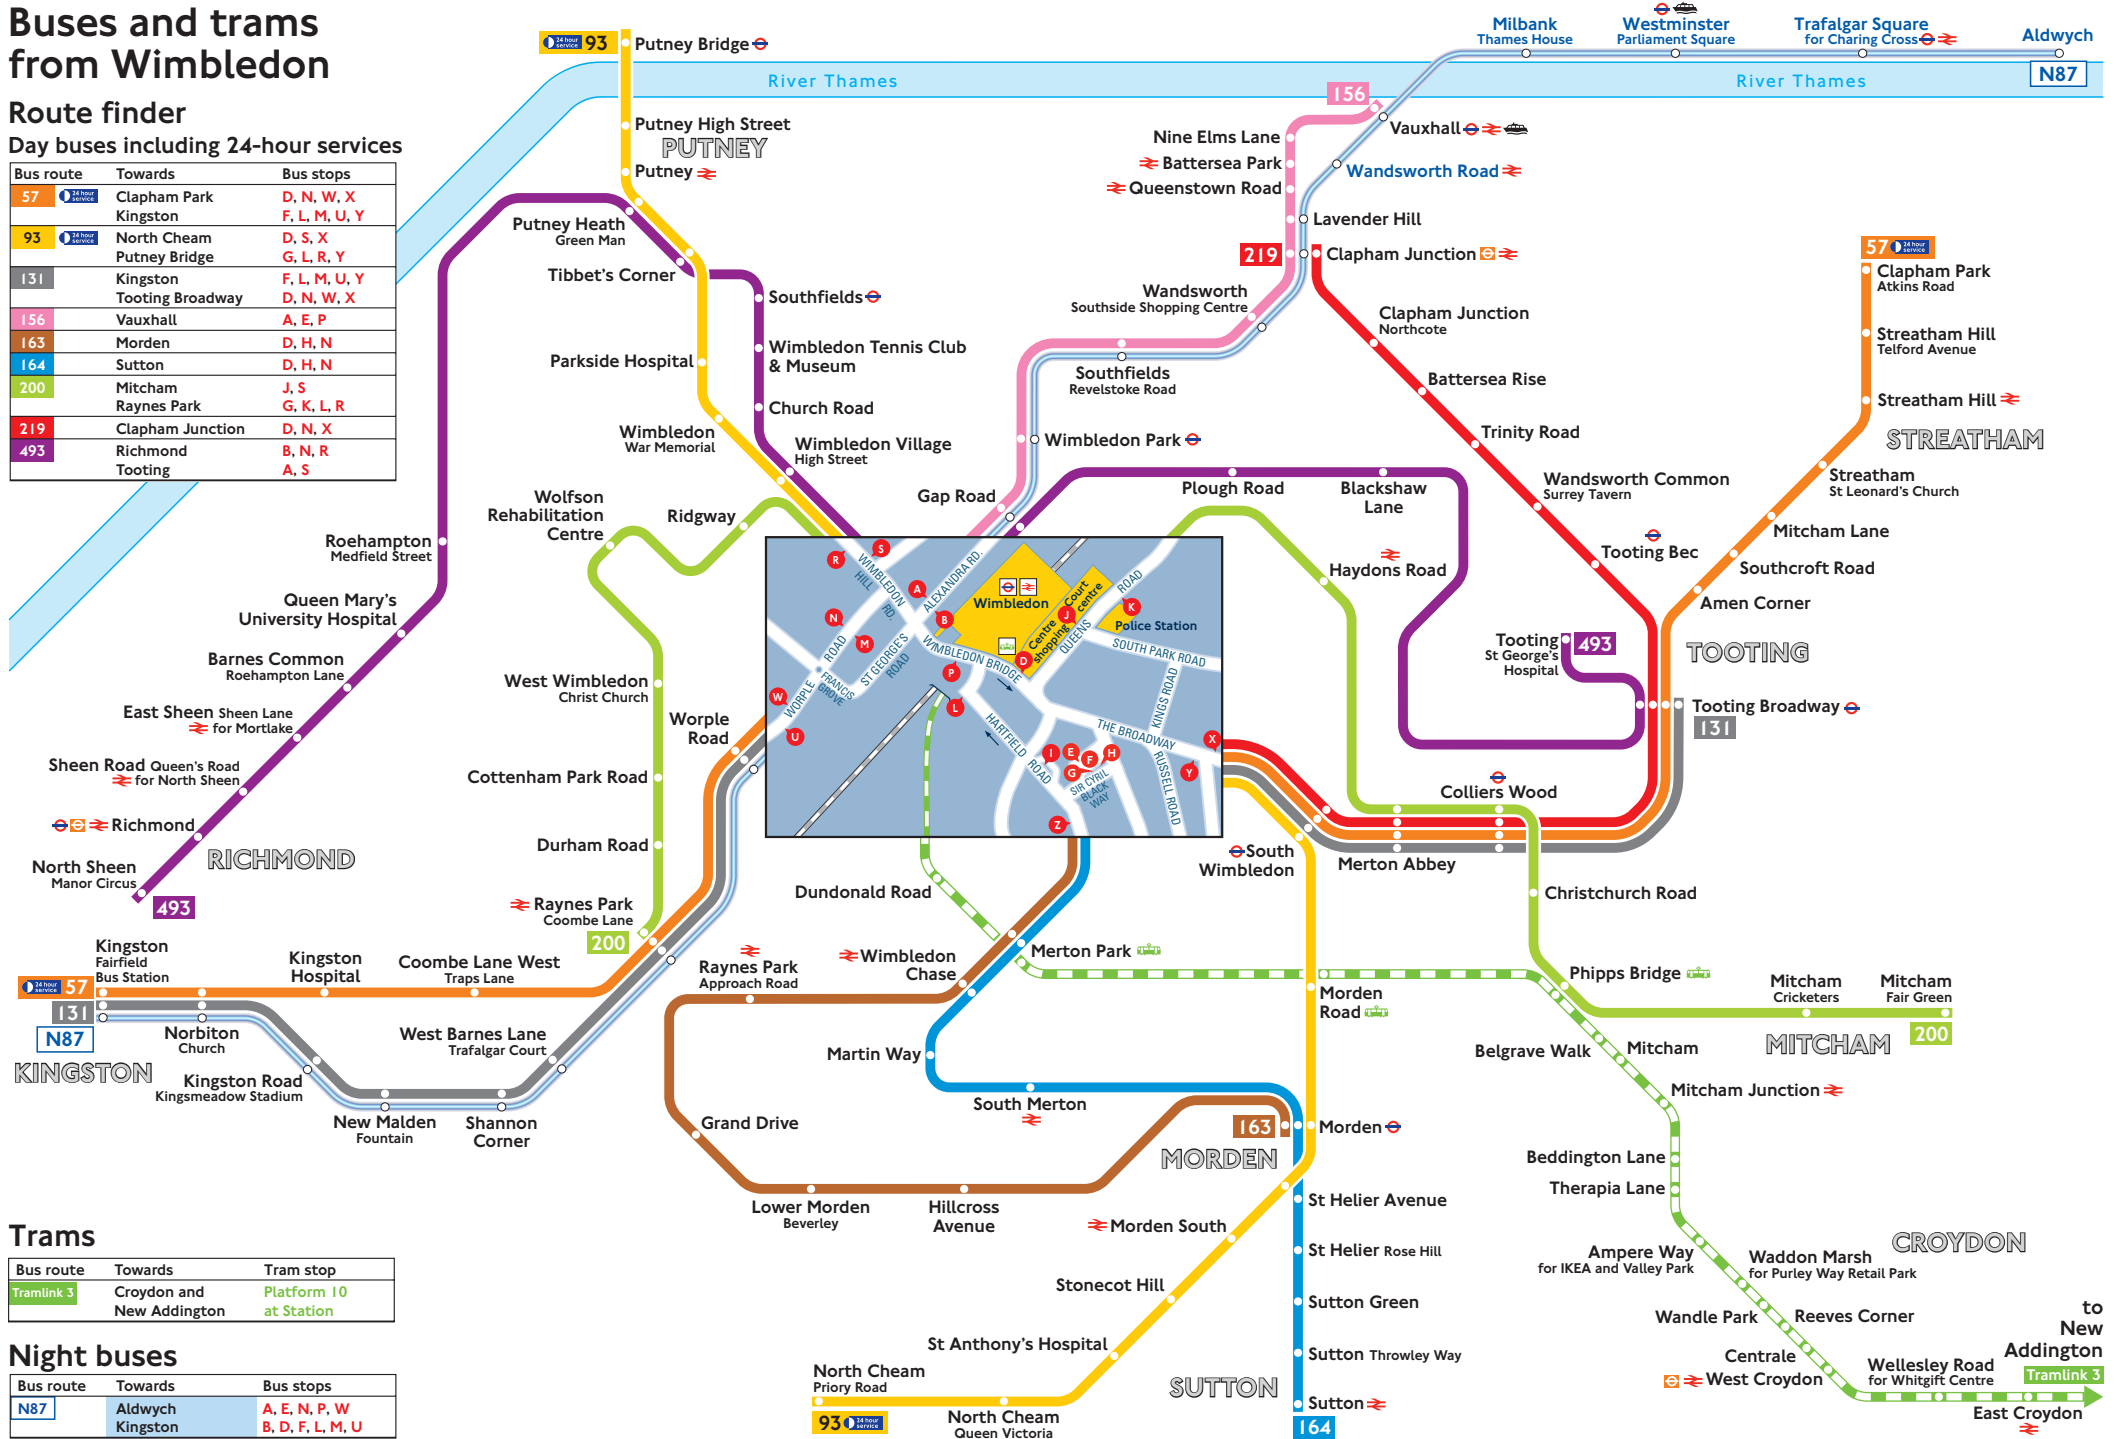

Buses and trams from Wimbledon

Route finder

Day buses including 24-hour services

Bus route	Towards	Bus stops
57	Clapham Park Kingston	D, N, W, X F, L, M, U, Y
93	North Cheam Putney Bridge	D, S, X G, L, R, Y
131	Kingston Tooting Broadway	F, L, M, U, Y D, N, W, X
156	Vauxhall	A, E, P
163	Morden	D, H, N
164	Sutton	D, H, N
200	Mitcham Raynes Park	J, S G, K, L, R
219	Clapham Junction	D, N, X
493	Richmond Tooting	B, N, R A, S

Trams

Bus route	Towards	Tram stop
Tramlink 3	Croydon and New Addington	Platform 10 at Station

Night buses

Bus route	Towards	Bus stops
N87	Aldwych Kingston	A, E, N, P, W B, D, F, L, M, U