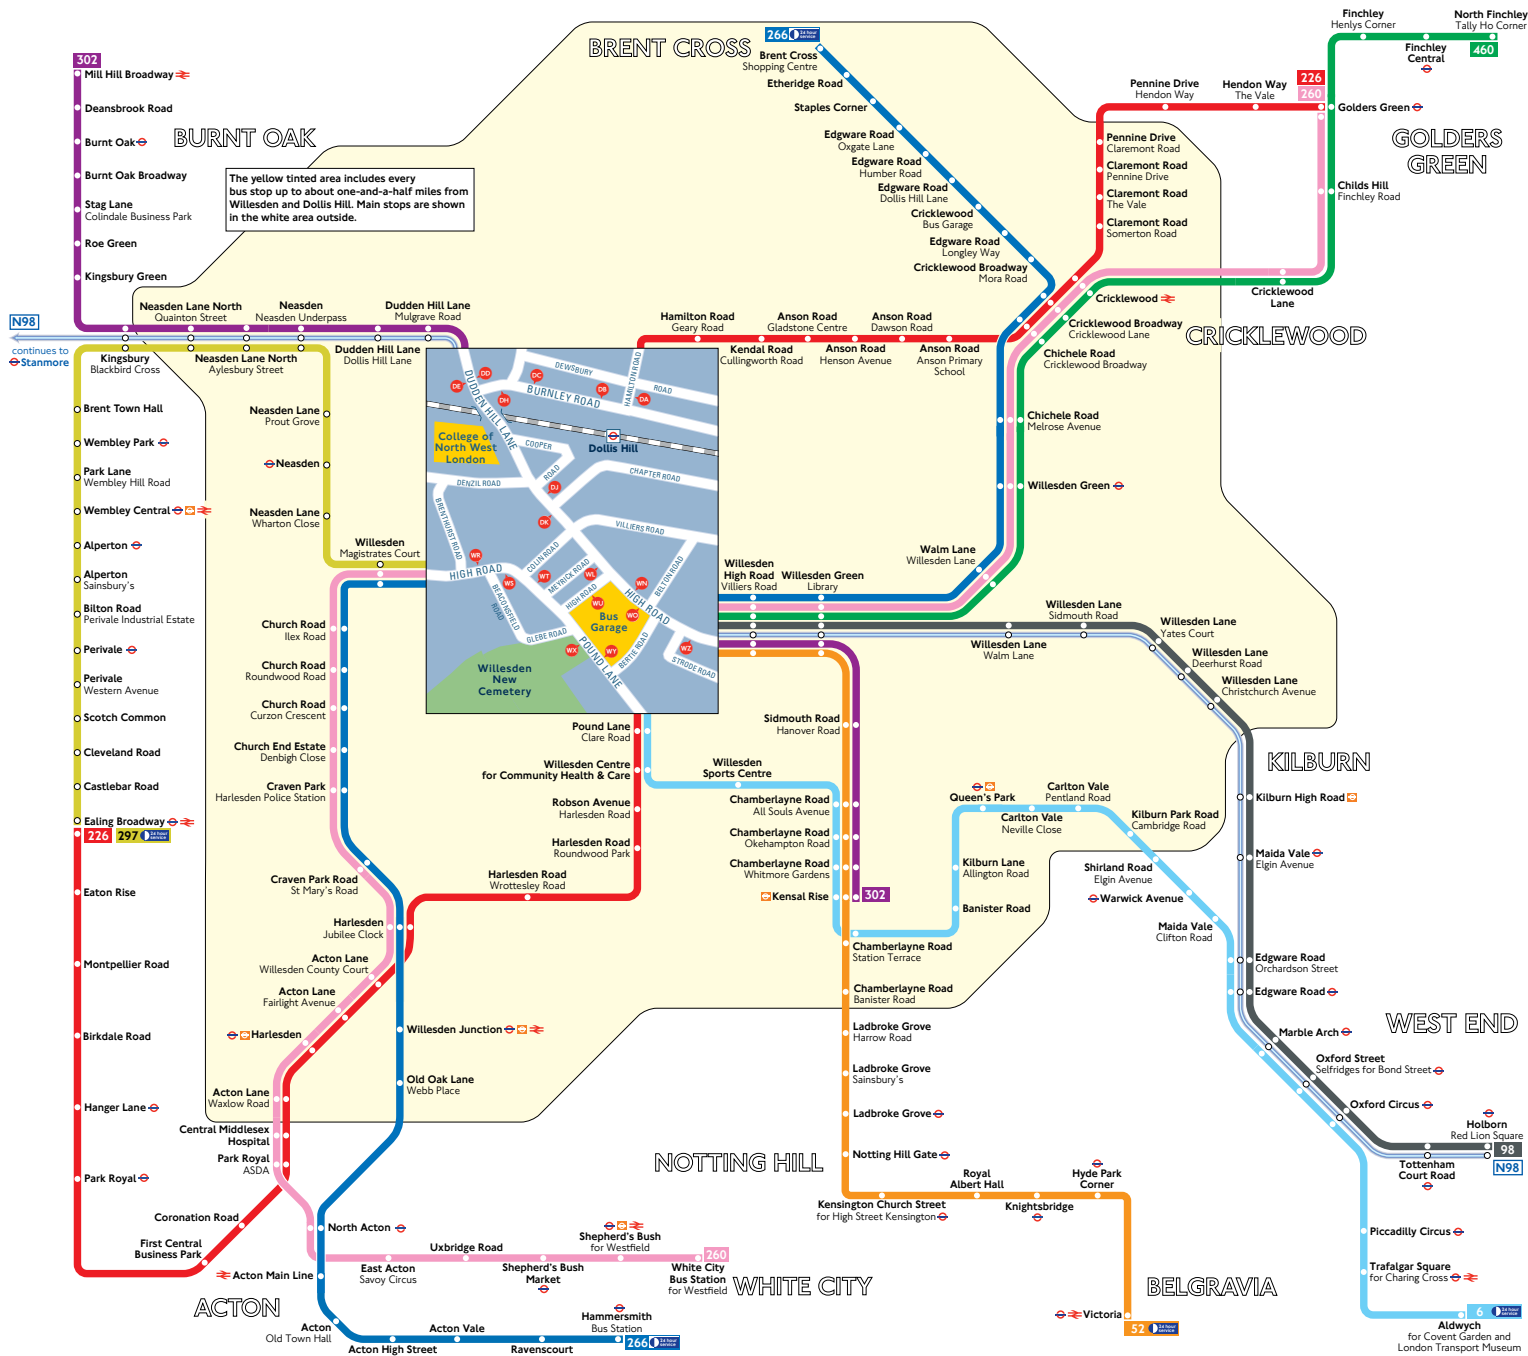

Buses from Willesden and Dollis Hill

Route finder

Day buses including 24-hour services

Bus route	Towards	Bus stops
6	Aldwych	
52	Victoria	
98	Holborn	
226	Ealing Broadway	
	Golders Green	
260	Golders Green	
	White City	
266	Brent Cross	
	Hammersmith	
297	Ealing Broadway	
302	Kensal Rise	
	Mill Hill Broadway	
460	North Finchley	

Night buses

Bus route	Towards	Bus stops
N98	Holborn	
	Stanmore