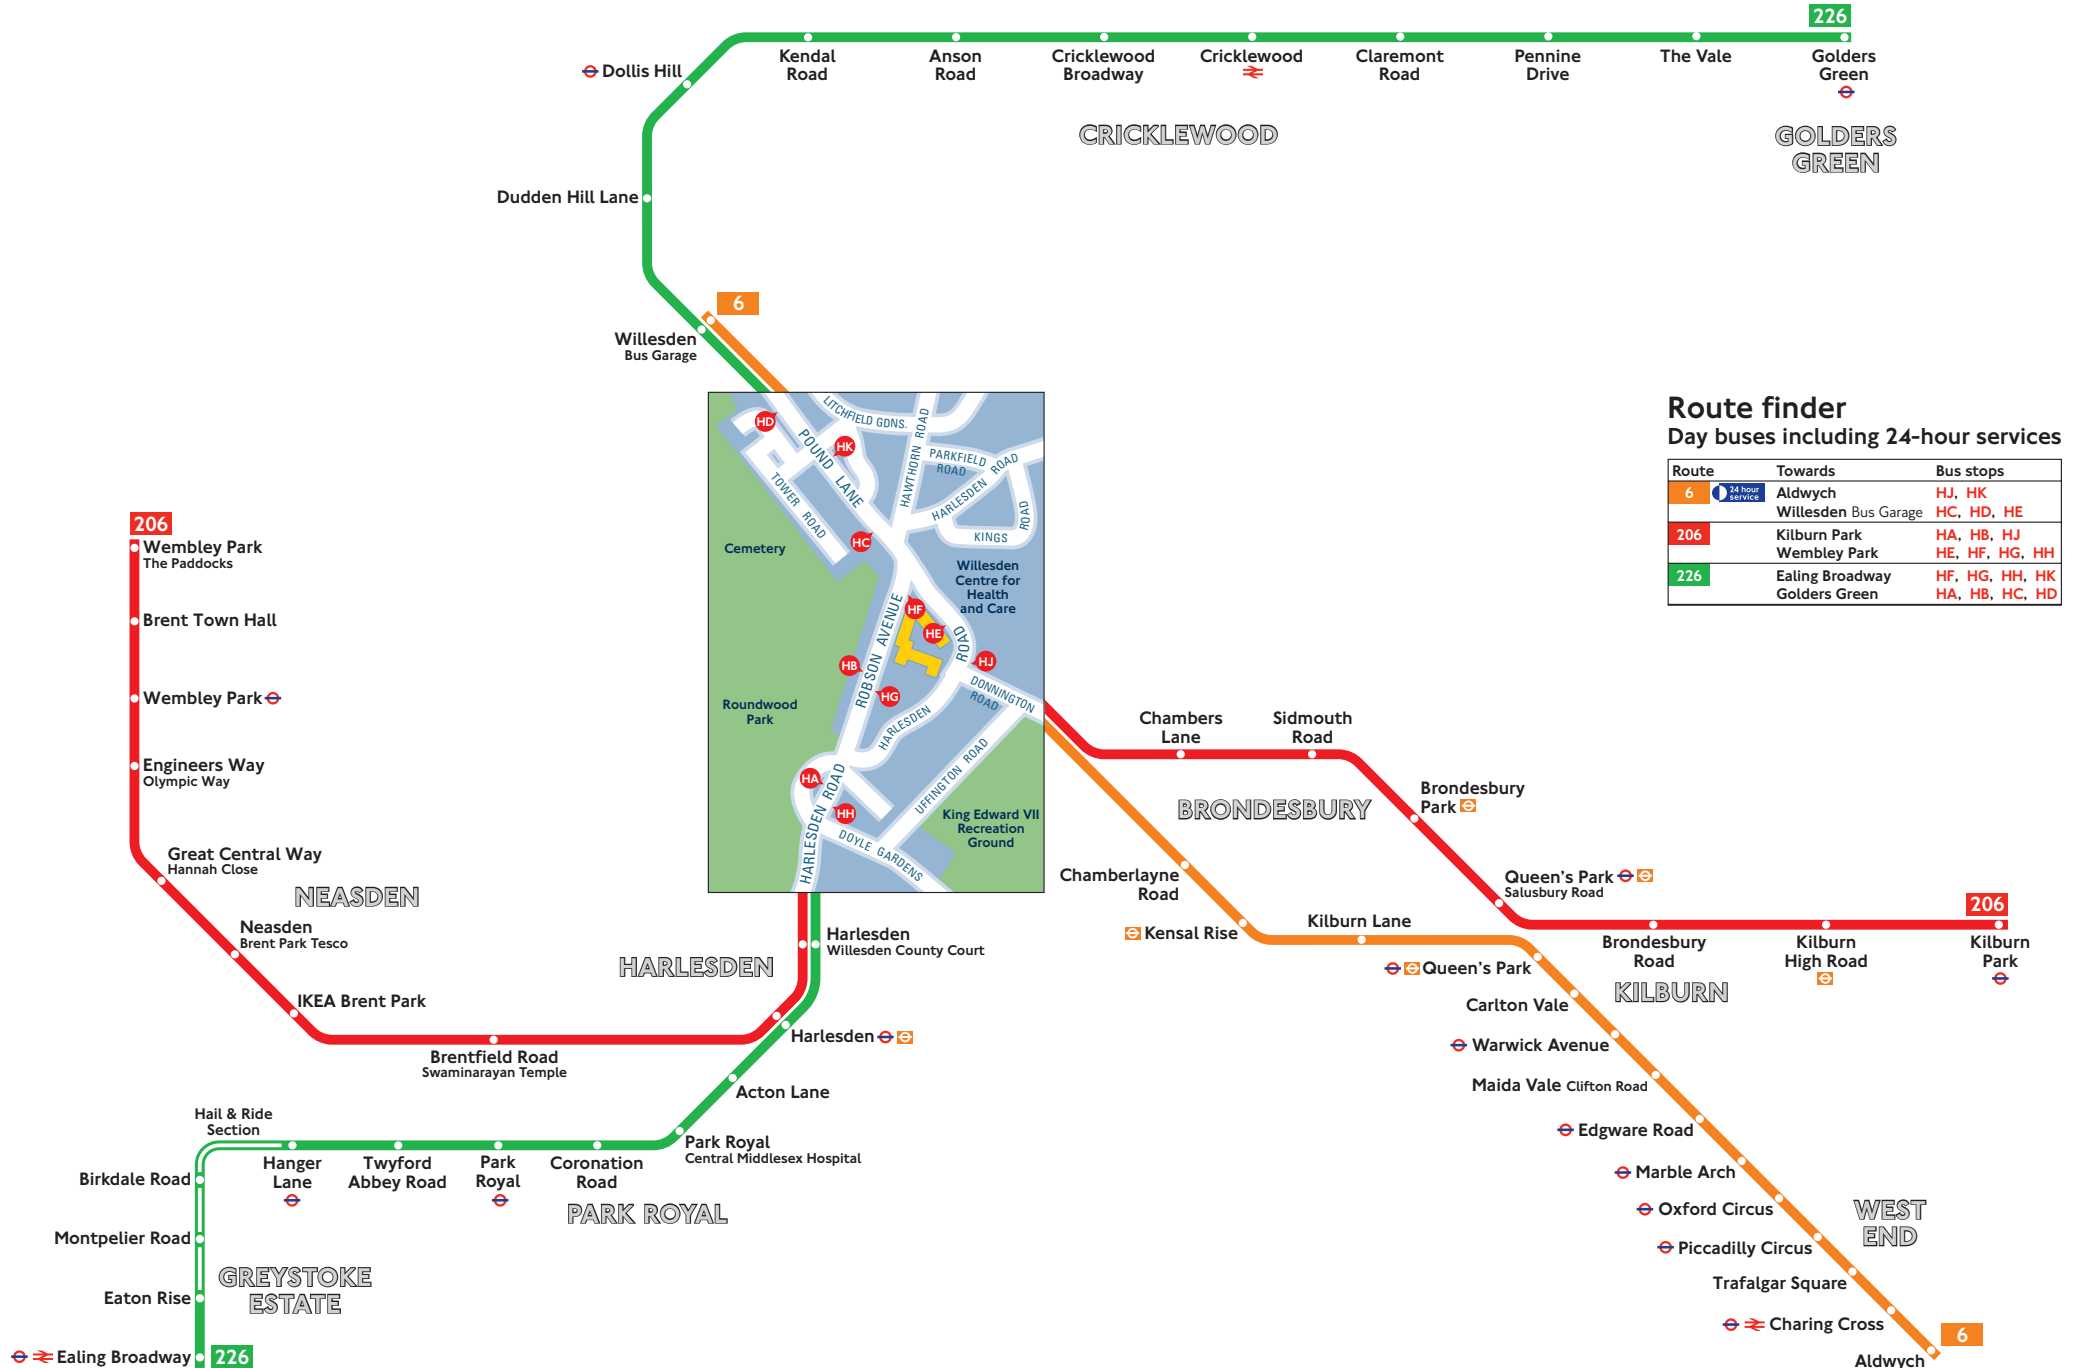

# Buses from Willesden Centre for Health and Care

## Route finder Day buses including 24-hour services

| Route                            | Towards              | Bus stops      |
|----------------------------------|----------------------|----------------|
| 6 <small>24 hour service</small> | Aldwych              | HJ, HK         |
|                                  | Willesden Bus Garage | HC, HD, HE     |
| 206                              | Kilburn Park         | HA, HB, HJ     |
|                                  | Wembley Park         | HE, HF, HG, HH |
| 226                              | Ealing Broadway      | HF, HG, HH, HK |
|                                  | Golders Green        | HA, HB, HC, HD |