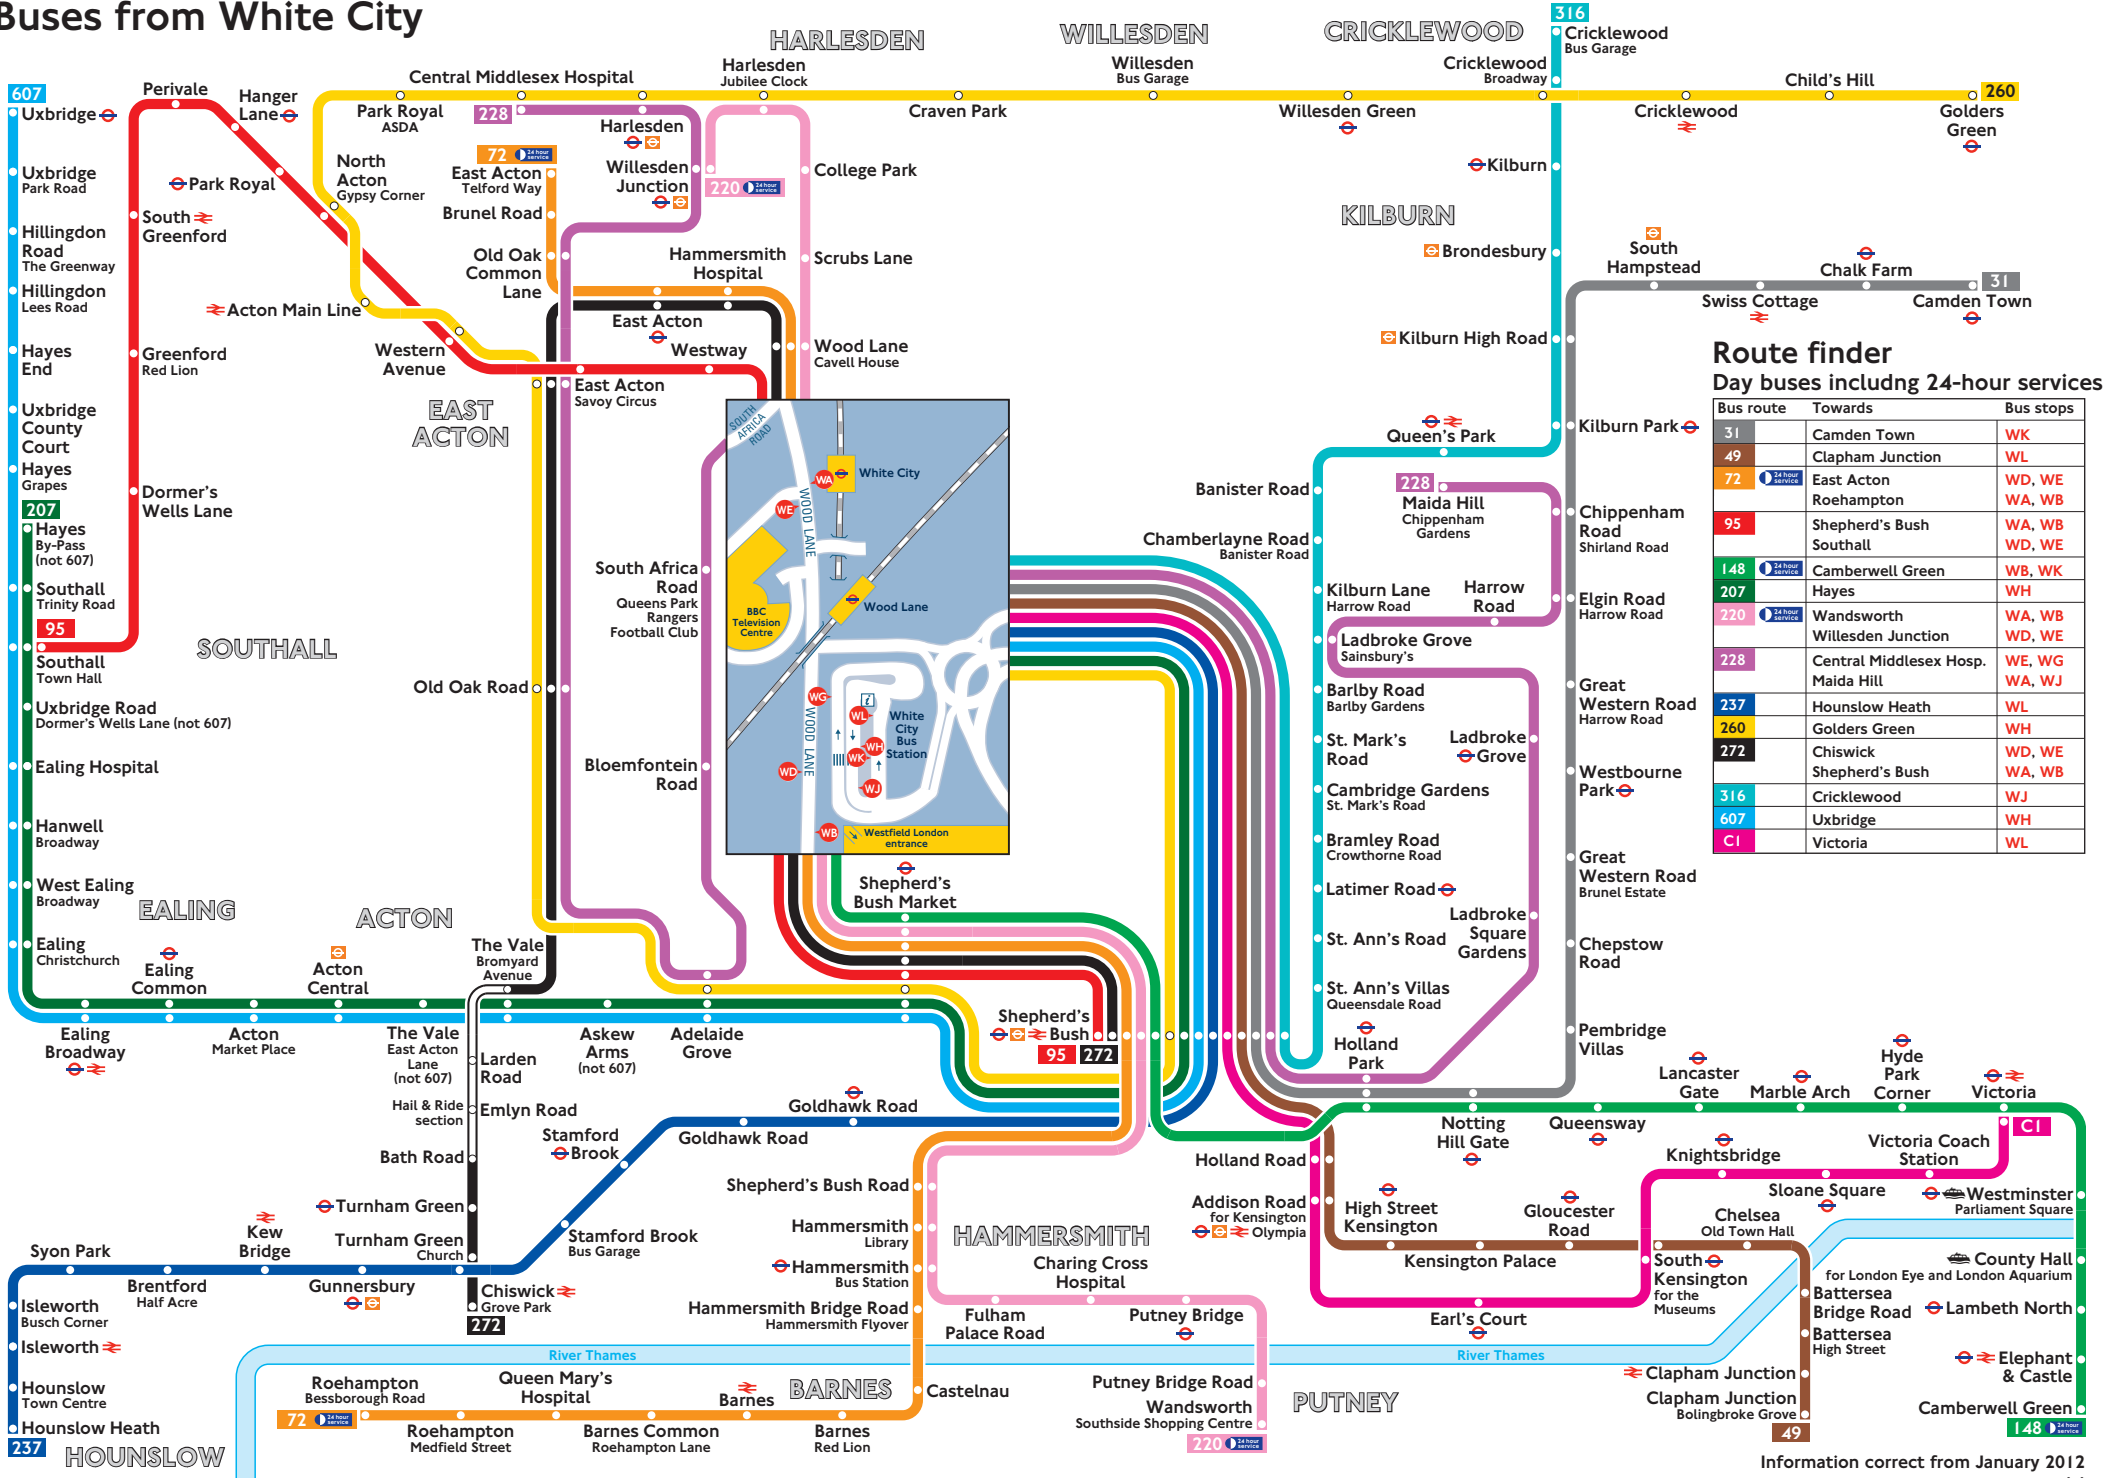

Buses from White City

Route finder Day buses including 24-hour services

Bus route	Towards	Bus stops
31	Camden Town	WK
49	Clapham Junction	WL
72	East Acton	WD, WE
	Roehampton	WA, WB
95	Shepherd's Bush	WA, WB
	Southall	WD, WE
148	Camberwell Green	WB, WK
207	Hayes	WH
220	Wandsworth	WA, WB
	Willesden Junction	WD, WE
228	Central Middlesex Hosp.	WE, WG
	Maida Hill	WA, WJ
237	Hounslow Heath	WL
260	Golders Green	WH
272	Chiswick	WD, WE
	Shepherd's Bush	WA, WB
316	Cricklewood	WJ
607	Uxbridge	WH
CI	Victoria	WL