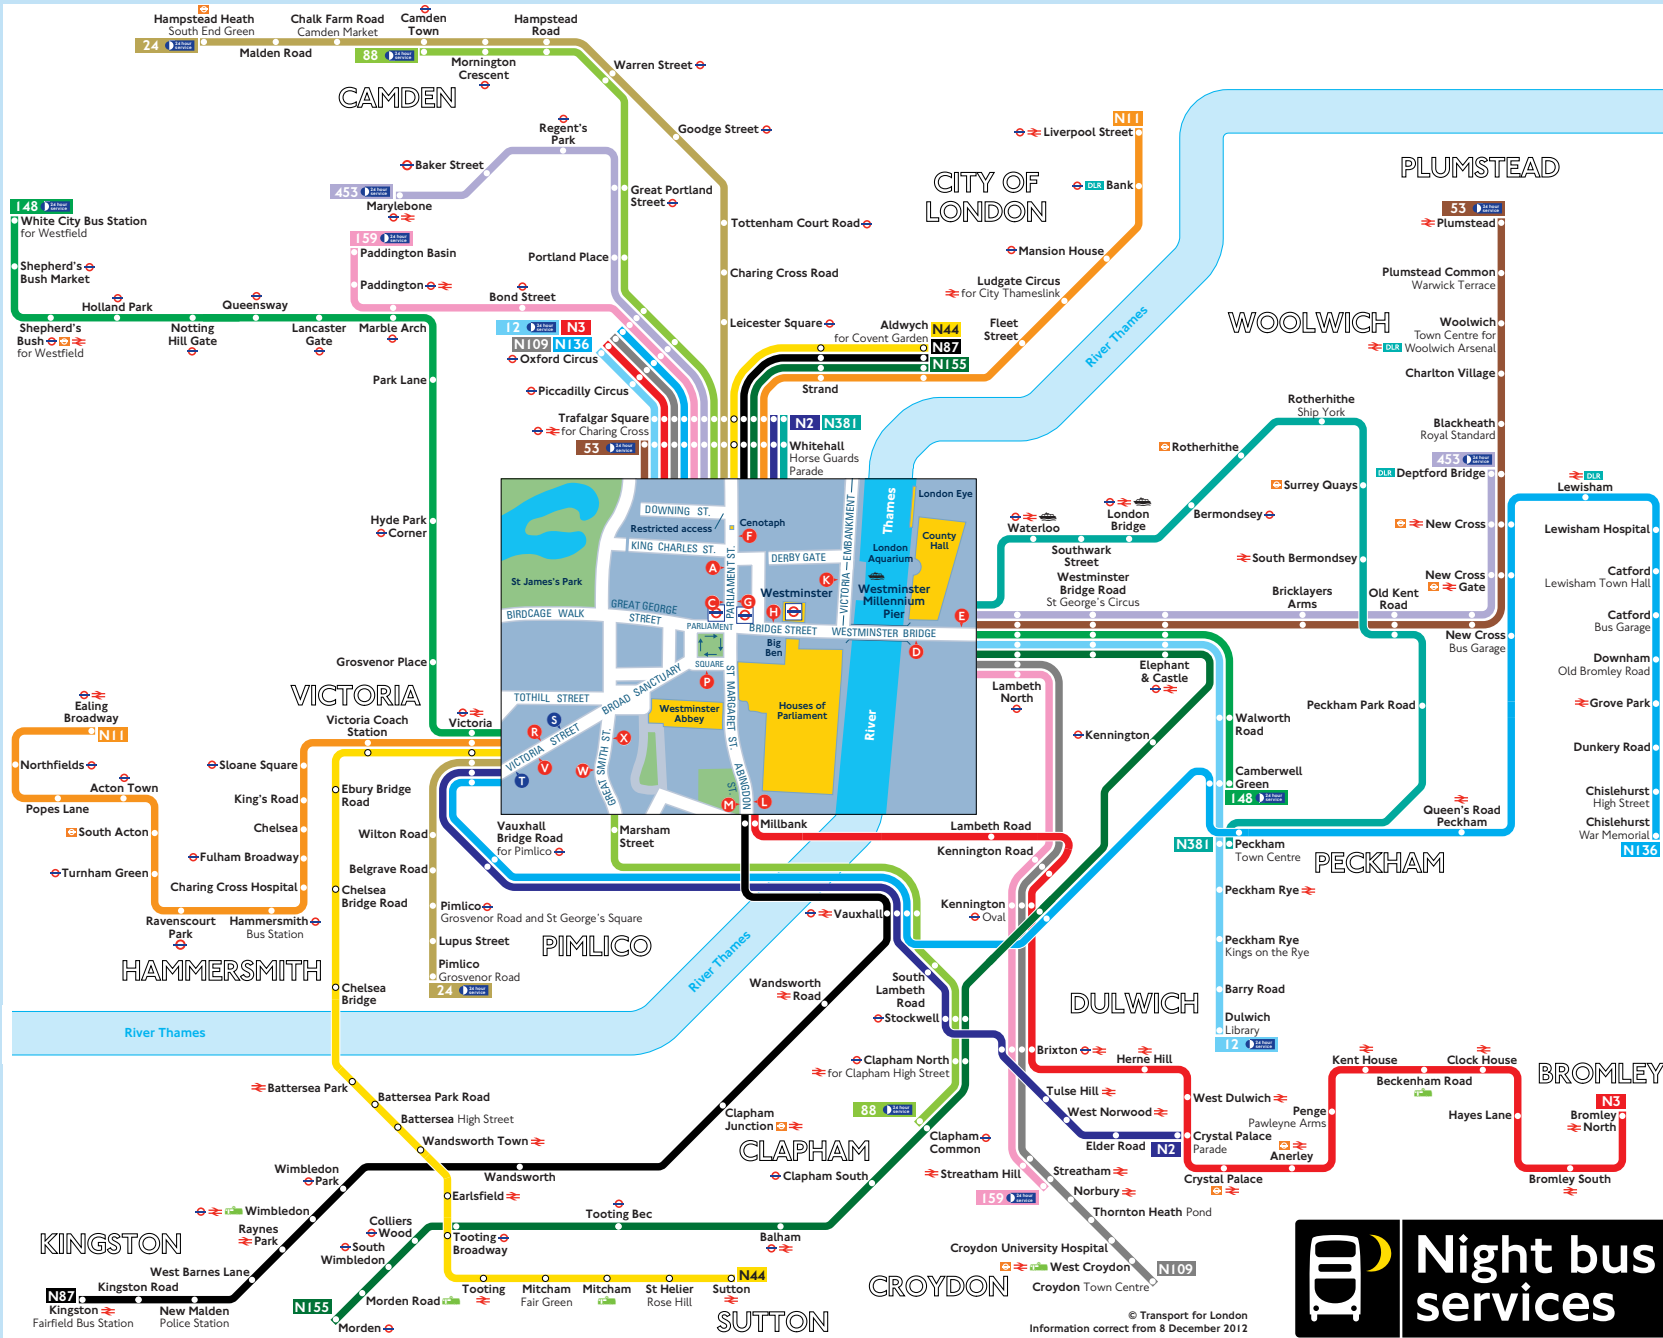

Night buses from Westminster

Key

- Connections with London Underground
- Connections with London Overground
- Connections with National Rail
- Connections with Docklands Light Railway
- Connections with river boats
- Connections with Tramlink

A Red discs show the bus stop you need for your chosen bus service. The disc appears on the top of the bus stop in the street (see map of town centre in centre of diagram).

Route finder

Night buses including 24-hour services

Bus route	Towards	Bus stops
12	Dulwich	E G
24	Oxford Circus	A D
53	Hampstead Heath	C R
88	Pimlico	F V
148	Plumstead	E G
159	Whitehall	A D
453	Clapham Common	F X
N2	Camberwell Green	E H R
N3	White City	D P V
N11	Paddington Basin	A B
N44	Streatham	E G
N87	Deptford Bridge	E G
N109	Marylebone	A D
N136	Crystal Palace	F V
N155	Trafalgar Square	C R
N381	Bromley North	F L
	Oxford Circus	A M
	Ealing Broadway	F V
	Liverpool Street	A R
	Aldwych	A R
	Sutton	F V
	Aldwych	A M
	Kingston	F L
	Croydon	E G
	Oxford Circus	A D
	Chislehurst	F V
	Oxford Circus	A R
	Aldwych	A D
	Morden	E G
	Peckham	E G
	Trafalgar Square	A D

Day buses
For day bus information, please see separate poster.