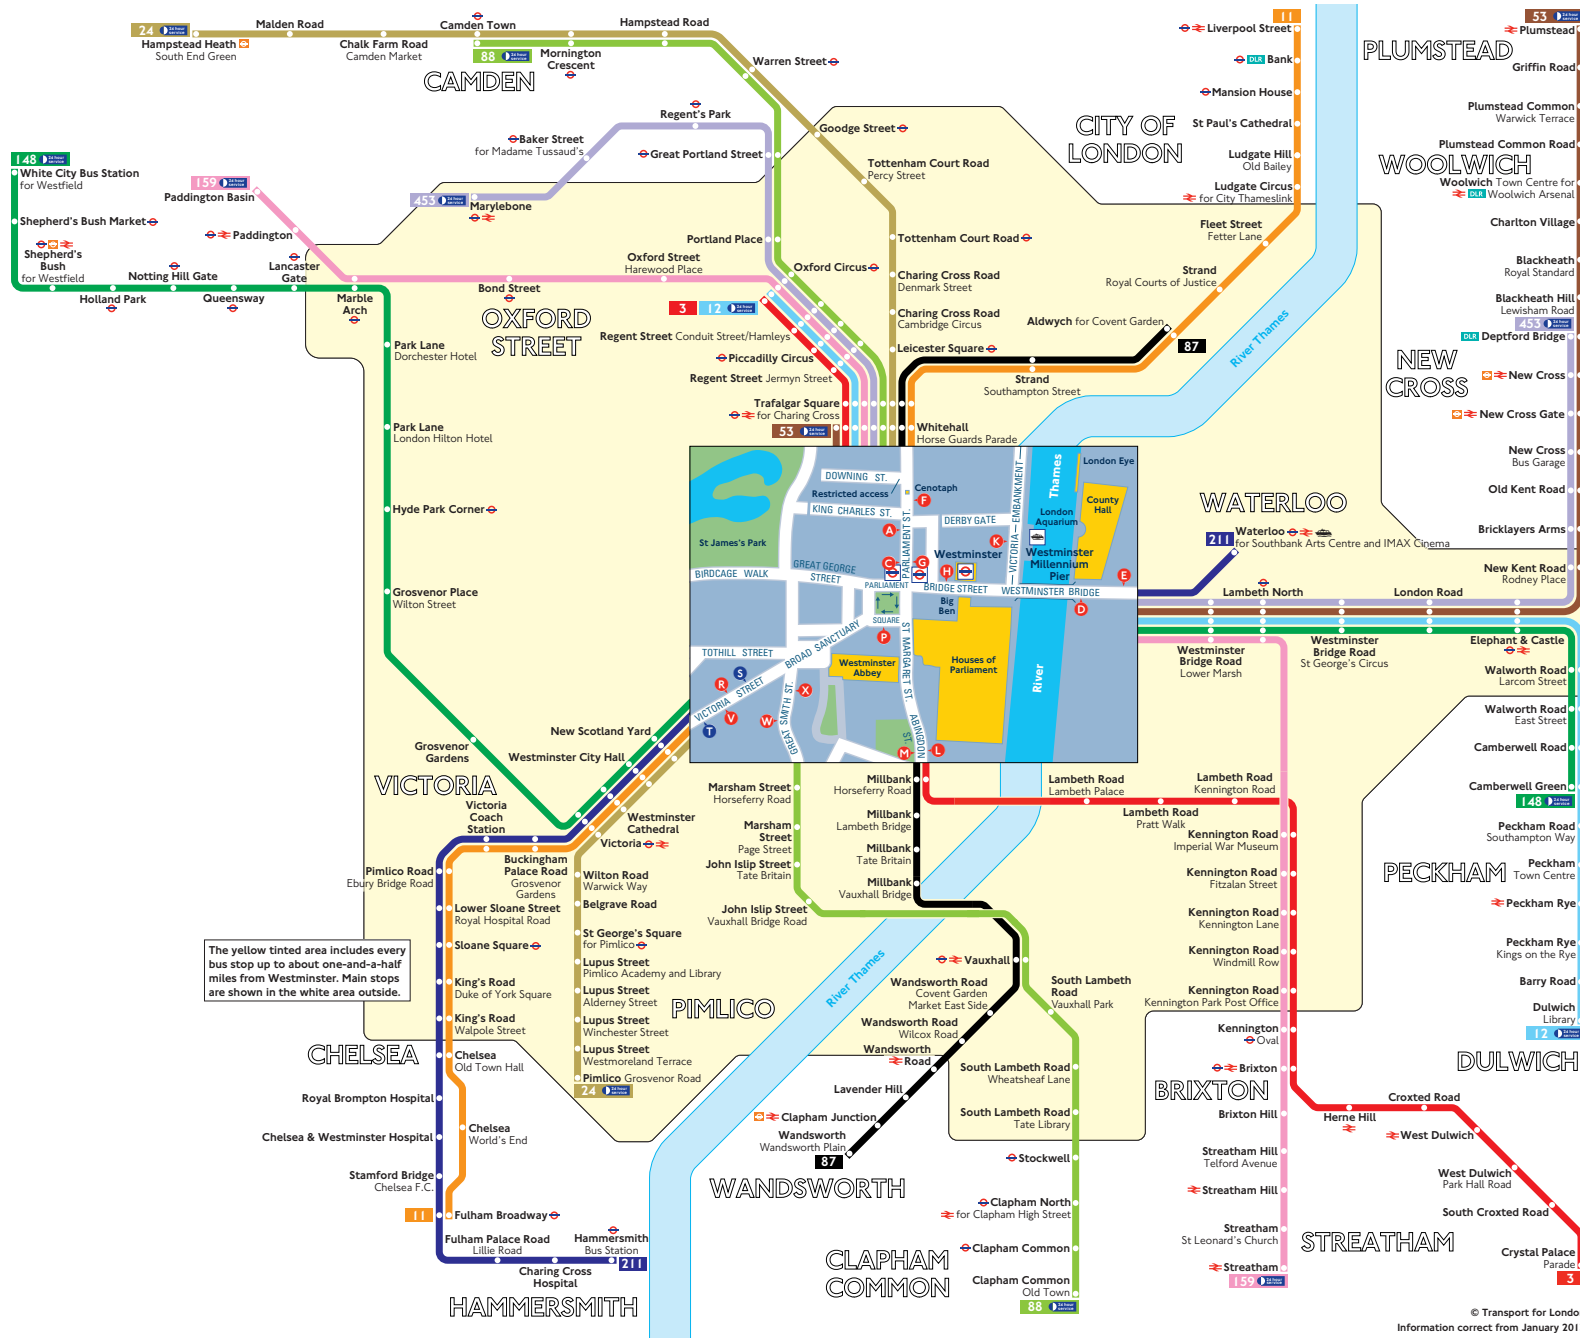

Buses from Westminster

Key

1. Connections with London Underground
   - Connections with London Overground
   - Connections with National Rail
   - Connections with Docklands Light Railway
   - Connections with river boats
2. **A** Red discs show the bus stop you need for your chosen bus service. The disc **A** appears on the top of the bus stop in the street (see map of town centre in centre of diagram).

Route finder

Day buses including 24-hour services

Bus route	Towards	Bus stops
3	Crystal Palace	F L
	Oxford Circus	A M
11	Fulham Broadway	F V
	Liverpool Street	A R
12	Dulwich	E G
	Oxford Circus	A D
24	Hampstead Heath	C R
	Pimlico	F V
53	Plumstead	E G
	Whitehall	A D
87	Aldwych	A M
	Wandsworth	F L
88	Camden Town	A W
	Clapham Common	F X
148	Camberwell Green	E H R
	White City	D P V
159	Paddington Basin	A D
	Streatham	E G
211	Hammersmith	D P V
	Waterloo	E H R
453	Deptford Bridge	E G
	Marylebone	A D

Night buses

[For night bus information, please see separate poster.](#)