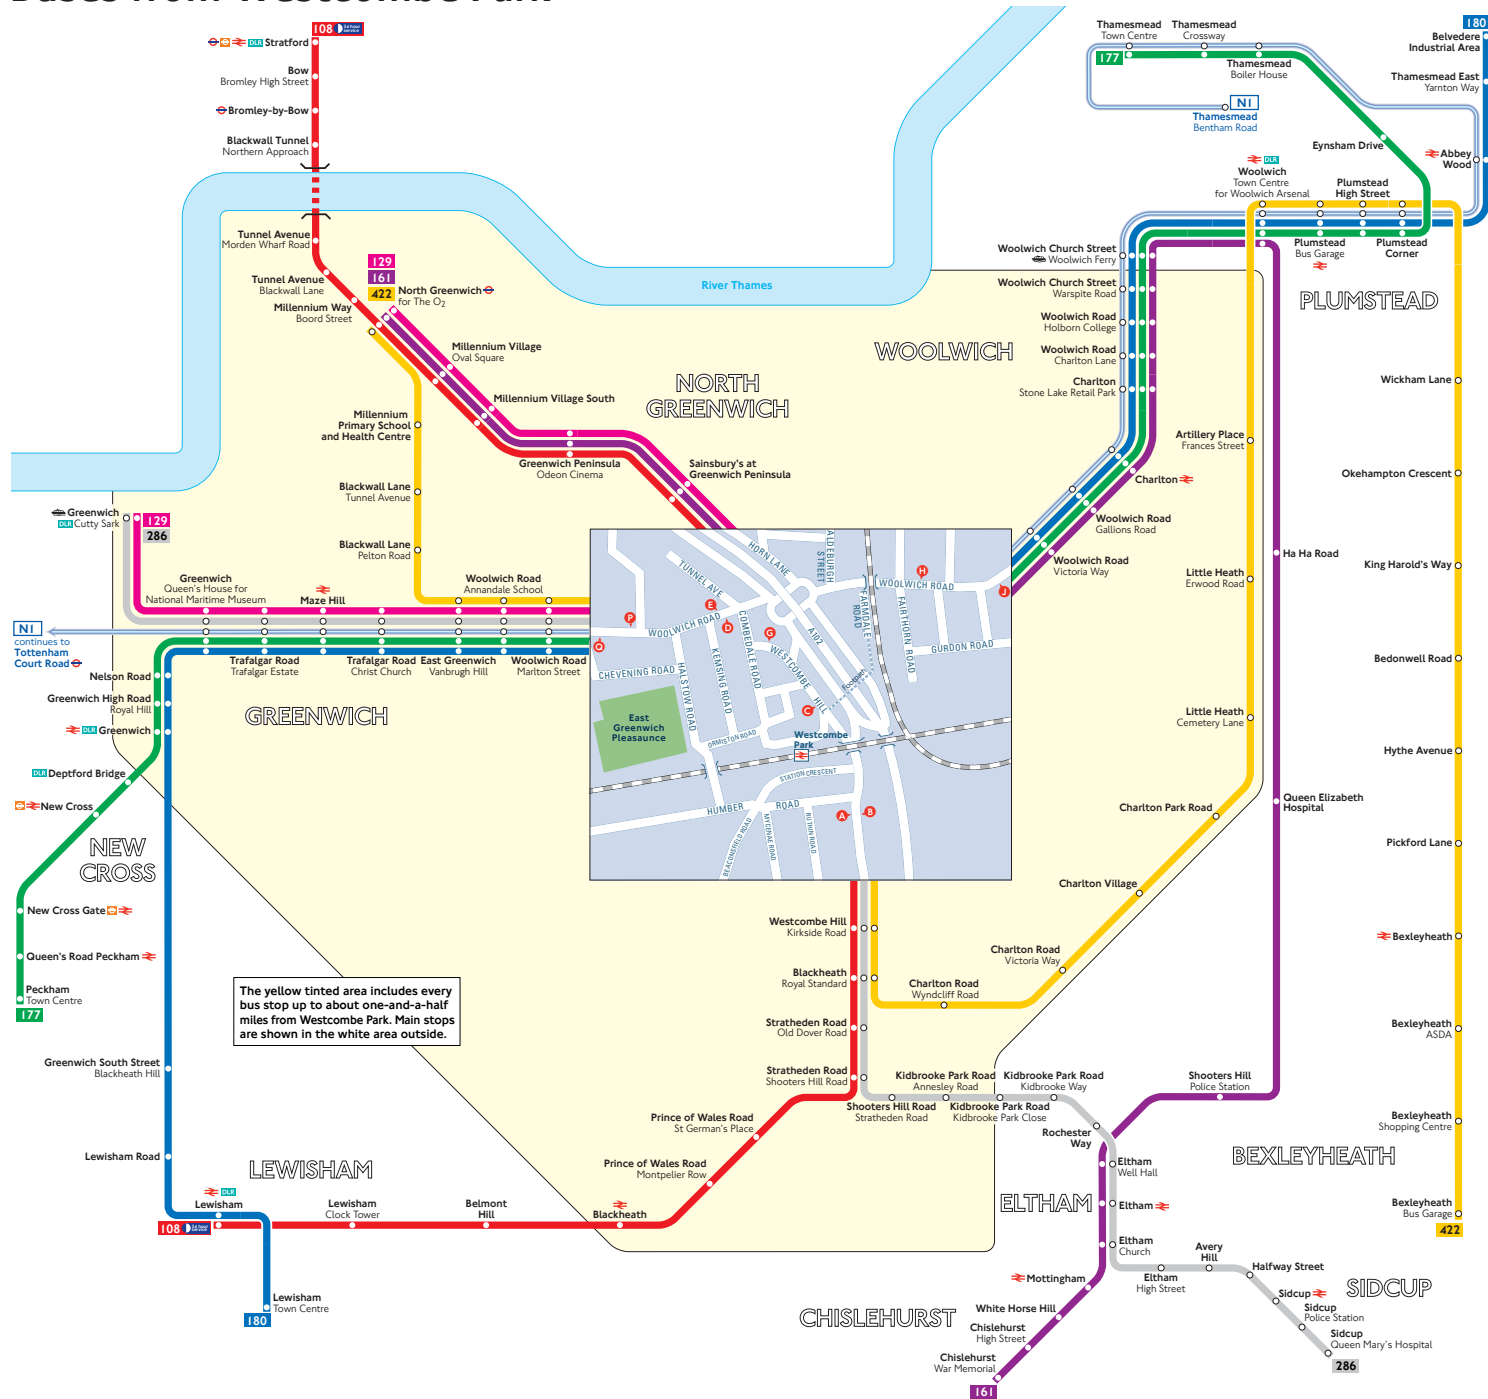

# Buses from Westcombe Park

## Route finder

### Day buses including 24-hour services

Bus route	Towards	Bus stops
<b>108</b>	Lewisham	B G
	Stratford	A C
<b>129</b>	Greenwich	D O
	North Greenwich	E P
<b>161</b>	Chislehurst	H
	North Greenwich	J
<b>177</b>	Peckham	D J O
	Thamesmead	E H P
<b>180</b>	Belvedere Industrial Area	E H P
	Lewisham	D J O
<b>286</b>	Greenwich	A C D O
	Sidcup	B E G P
<b>422</b>	Bexleyheath	B E G P
	North Greenwich	A C D O

### Night buses

Bus route	Towards	Bus stops
<b>N1</b>	Thamesmead	E H P
	Tottenham Court Road	D J O