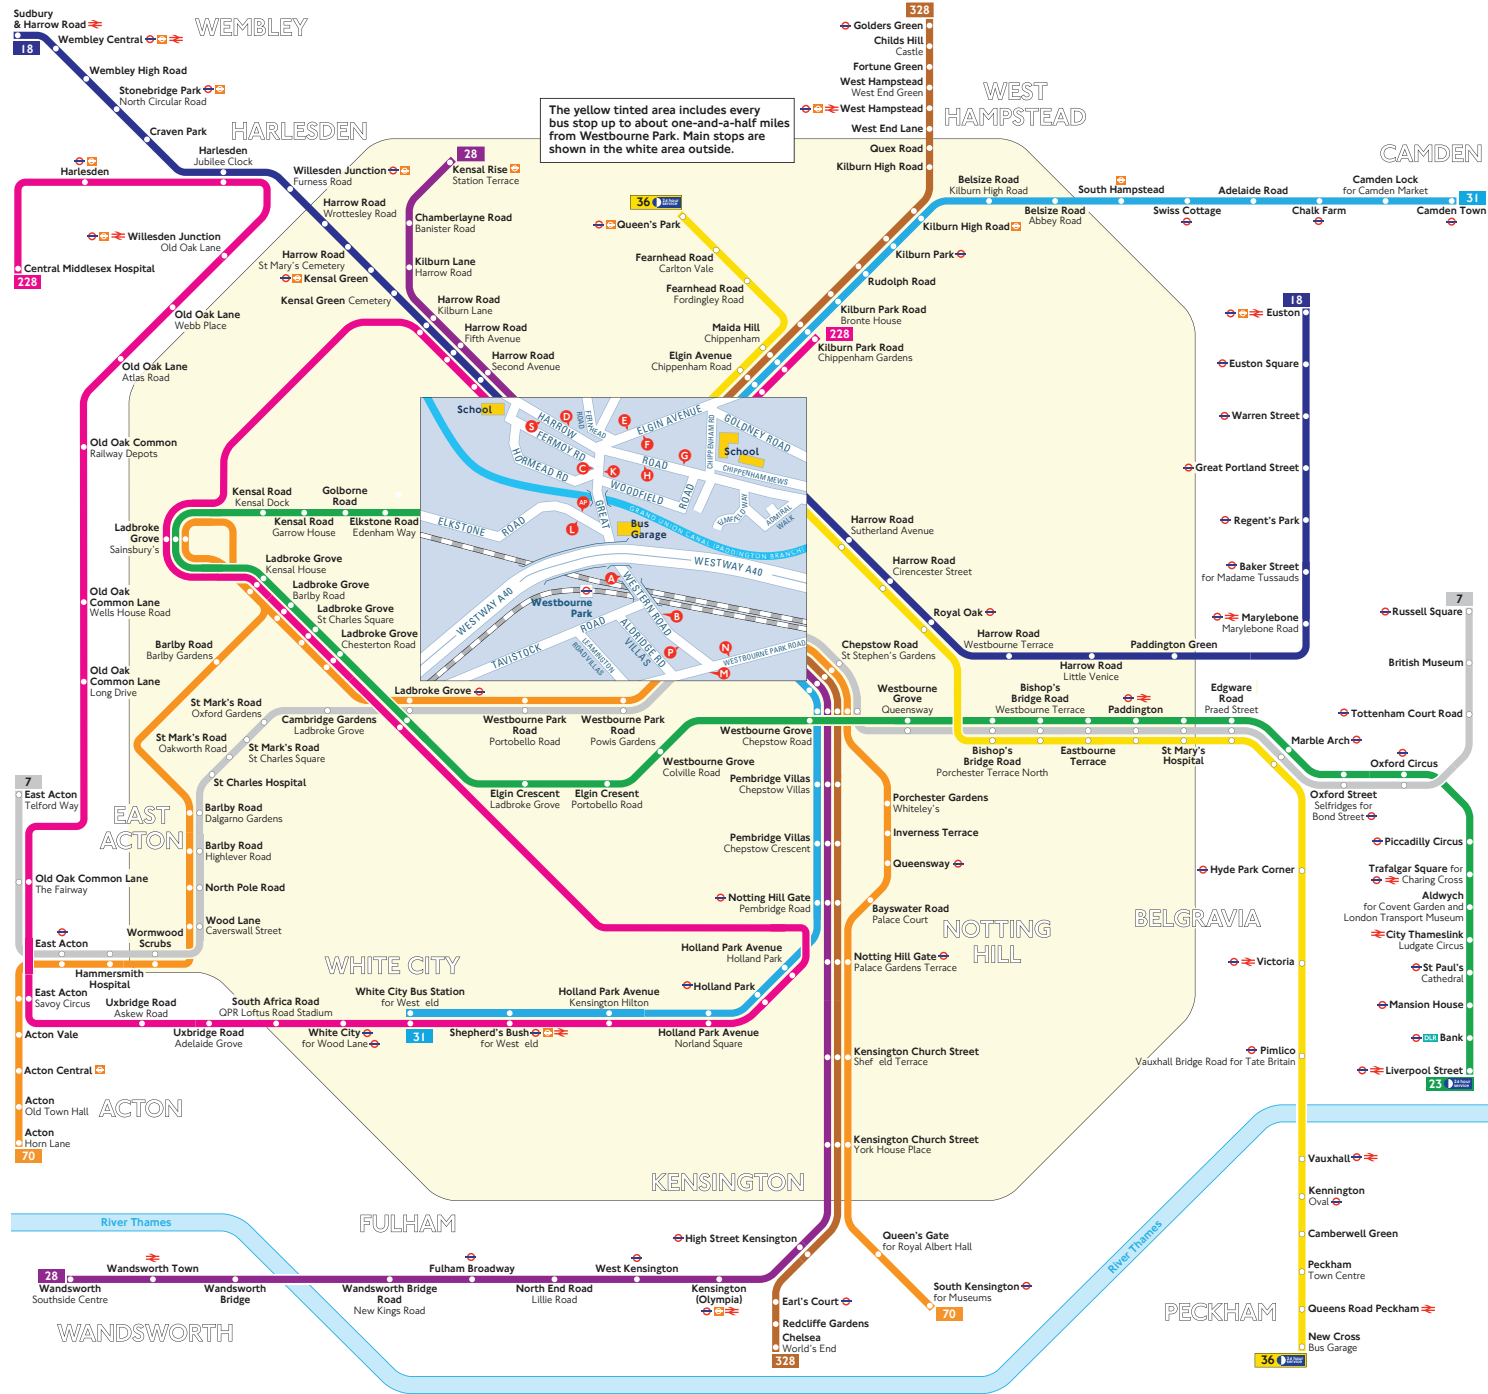

Buses from Westbourne Park

Route finder

Day buses including 24-hour services

Bus route	Towards	Bus stops
7	East Acton	M
	Russell Square	N
18	Euston	D G
	Sudbury	H S
23 <small>24 hour service</small>	Liverpool Street	L
28	Kensal Rise	A C P S
	Wandsworth	B D K N
31	Camden Town	A C E P
	White City	B F K N
36 <small>24 hour service</small>	New Cross Gate	F G
70	Acton	M
	South Kensington	N
228	Central Middlesex Hospital	H S
	Maida Hill	D E
328	Chelsea	B F K N
	Golders Green	A C E P