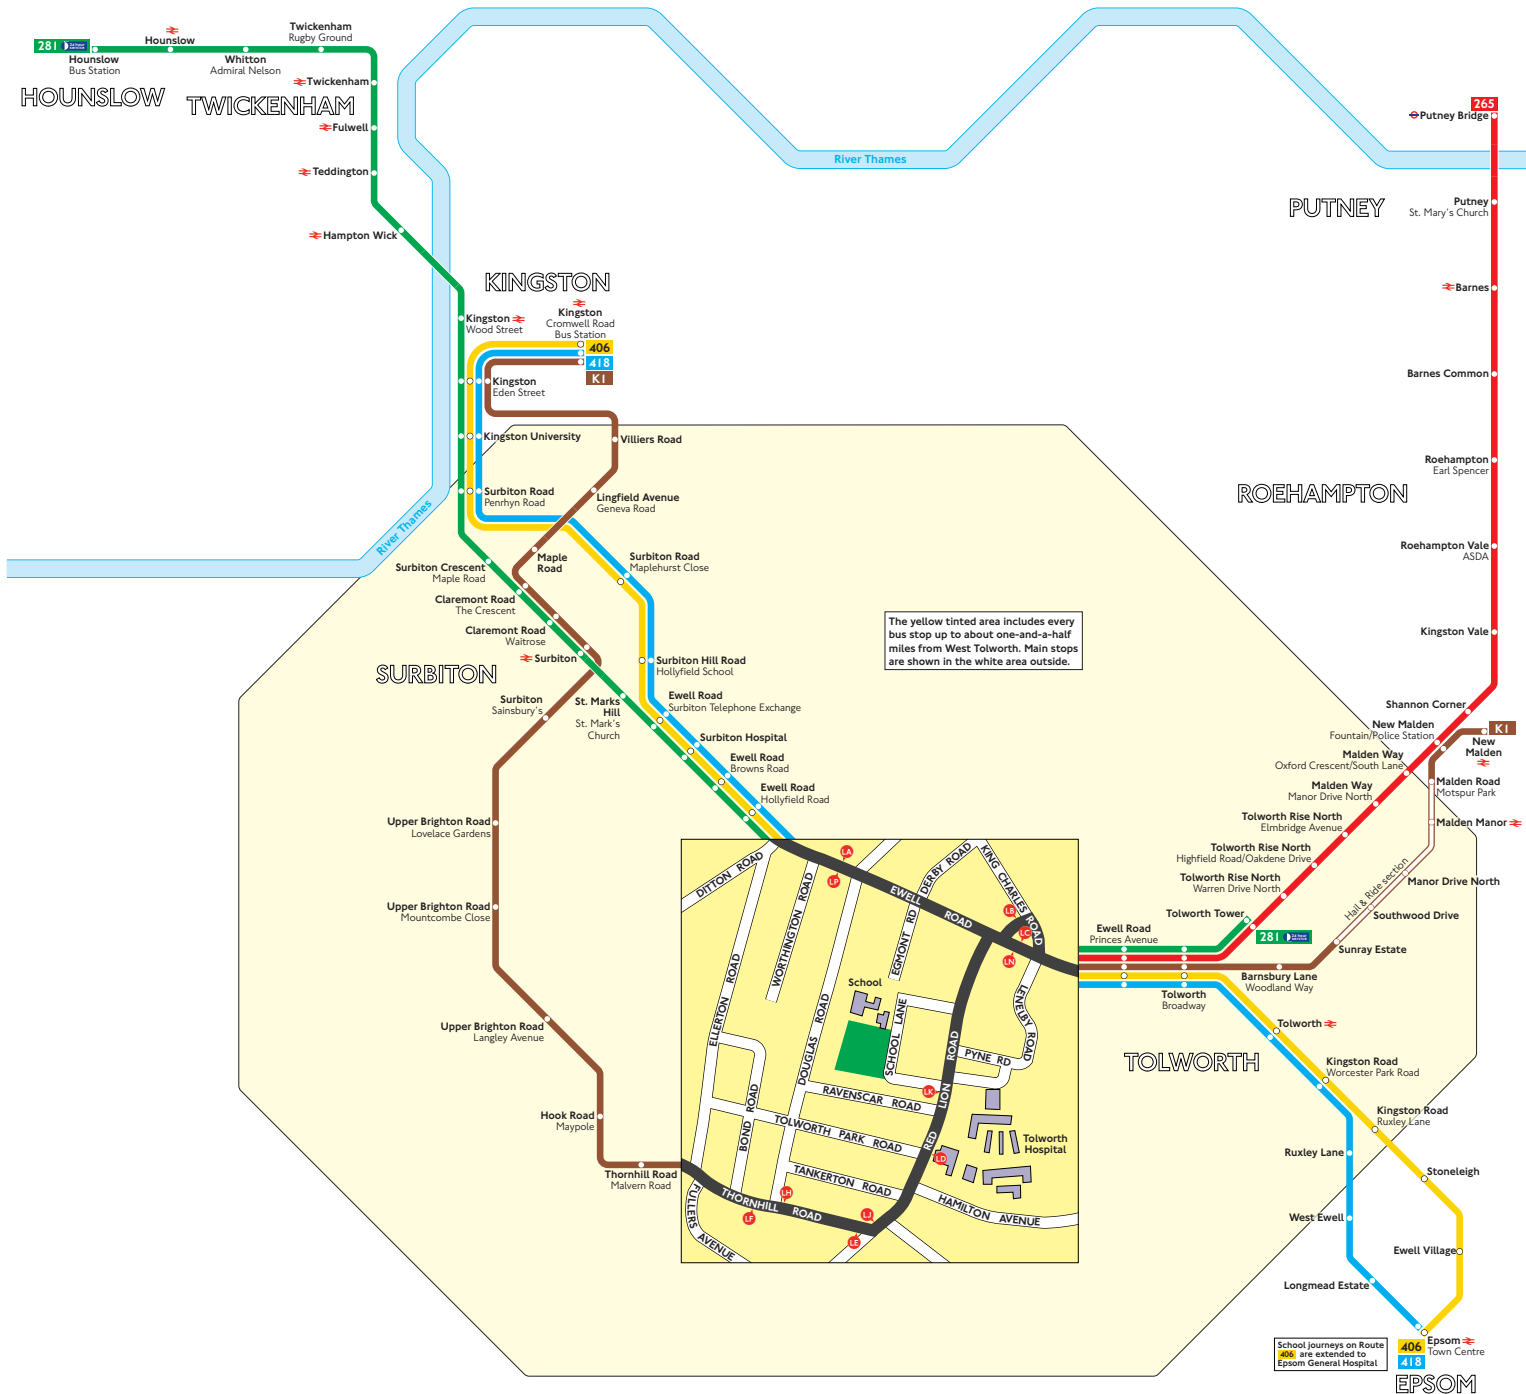

# Buses from West Tolworth

## Key

- Connections with Underground
- Connections with National Rail
- School journeys only

Red discs show the bus stop you need for your chosen bus service. The disc A appears on the top of the bus stop in the street (see map of town centre in centre of diagram).

## Route finder

Day buses including 24-hour routes

Bus route	Towards	Bus stops
265	Putney Bridge	LB
281	Hounslow	LN LP
406	Tolworth	LA LC
406	Epsom	LA LC
418	Kingston	LN LP
418	Epsom	LA LC
418	Kingston	LN LP
K1	Kingston	LD LE LF LN
K1	New Malden	LC LH LU LK