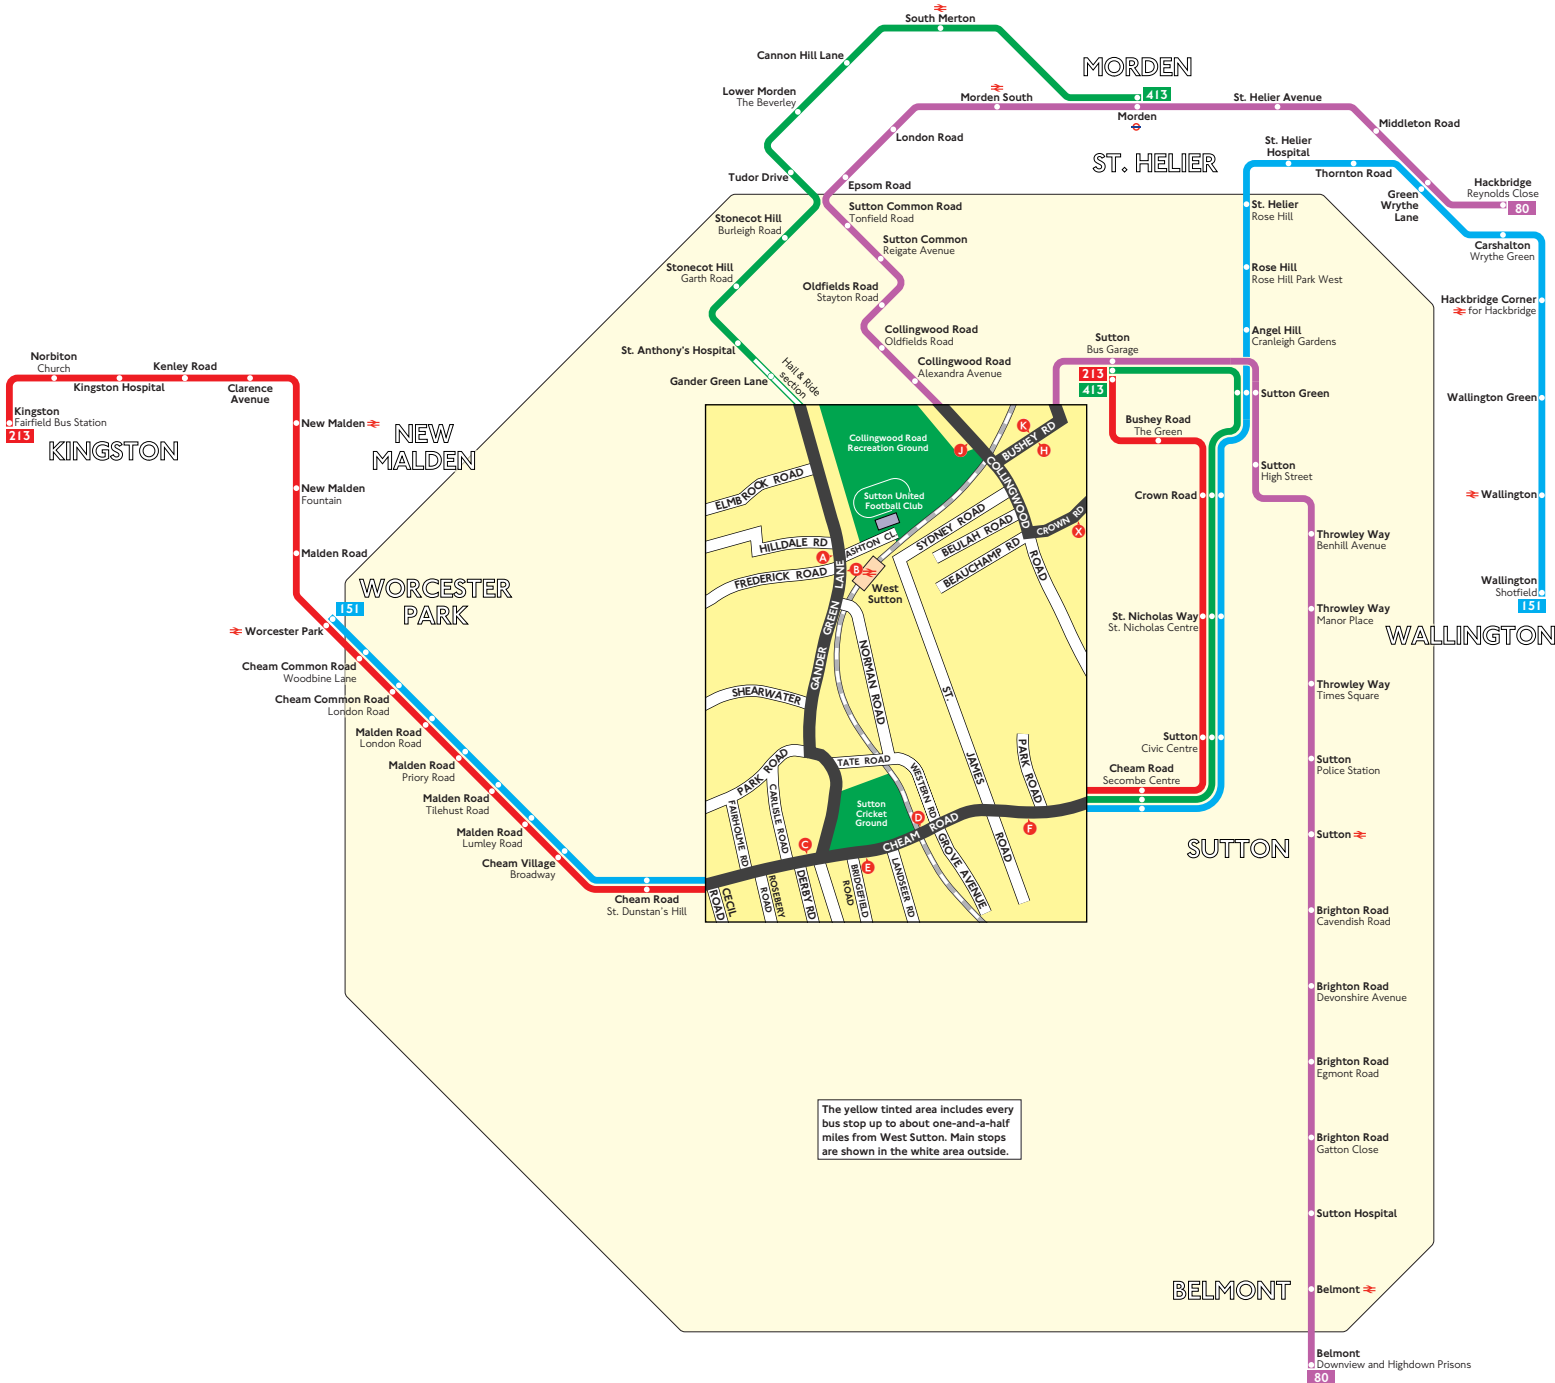

Buses from West Sutton

Key

80 Day buses in black

N213 Night buses in blue

Connections with Underground

Connections with National Rail

Red discs show the bus stop you need for your chosen bus service. The disc **A** appears on the top of the bus stop in the street (see map of town centre in centre of diagram).

Route finder

Day buses

Bus route	Towards	Bus stops
80	Belmont	K
	Hackbridge	H J
151	Wallington	C D
	Worcester Park	E F
213	Kingston	E F
	Sutton	C D
413	Morden	A E F
	Sutton	B D

Night buses

Bus route	Towards	Bus stops
N213	Kingston	E F
	West Croydon	C D