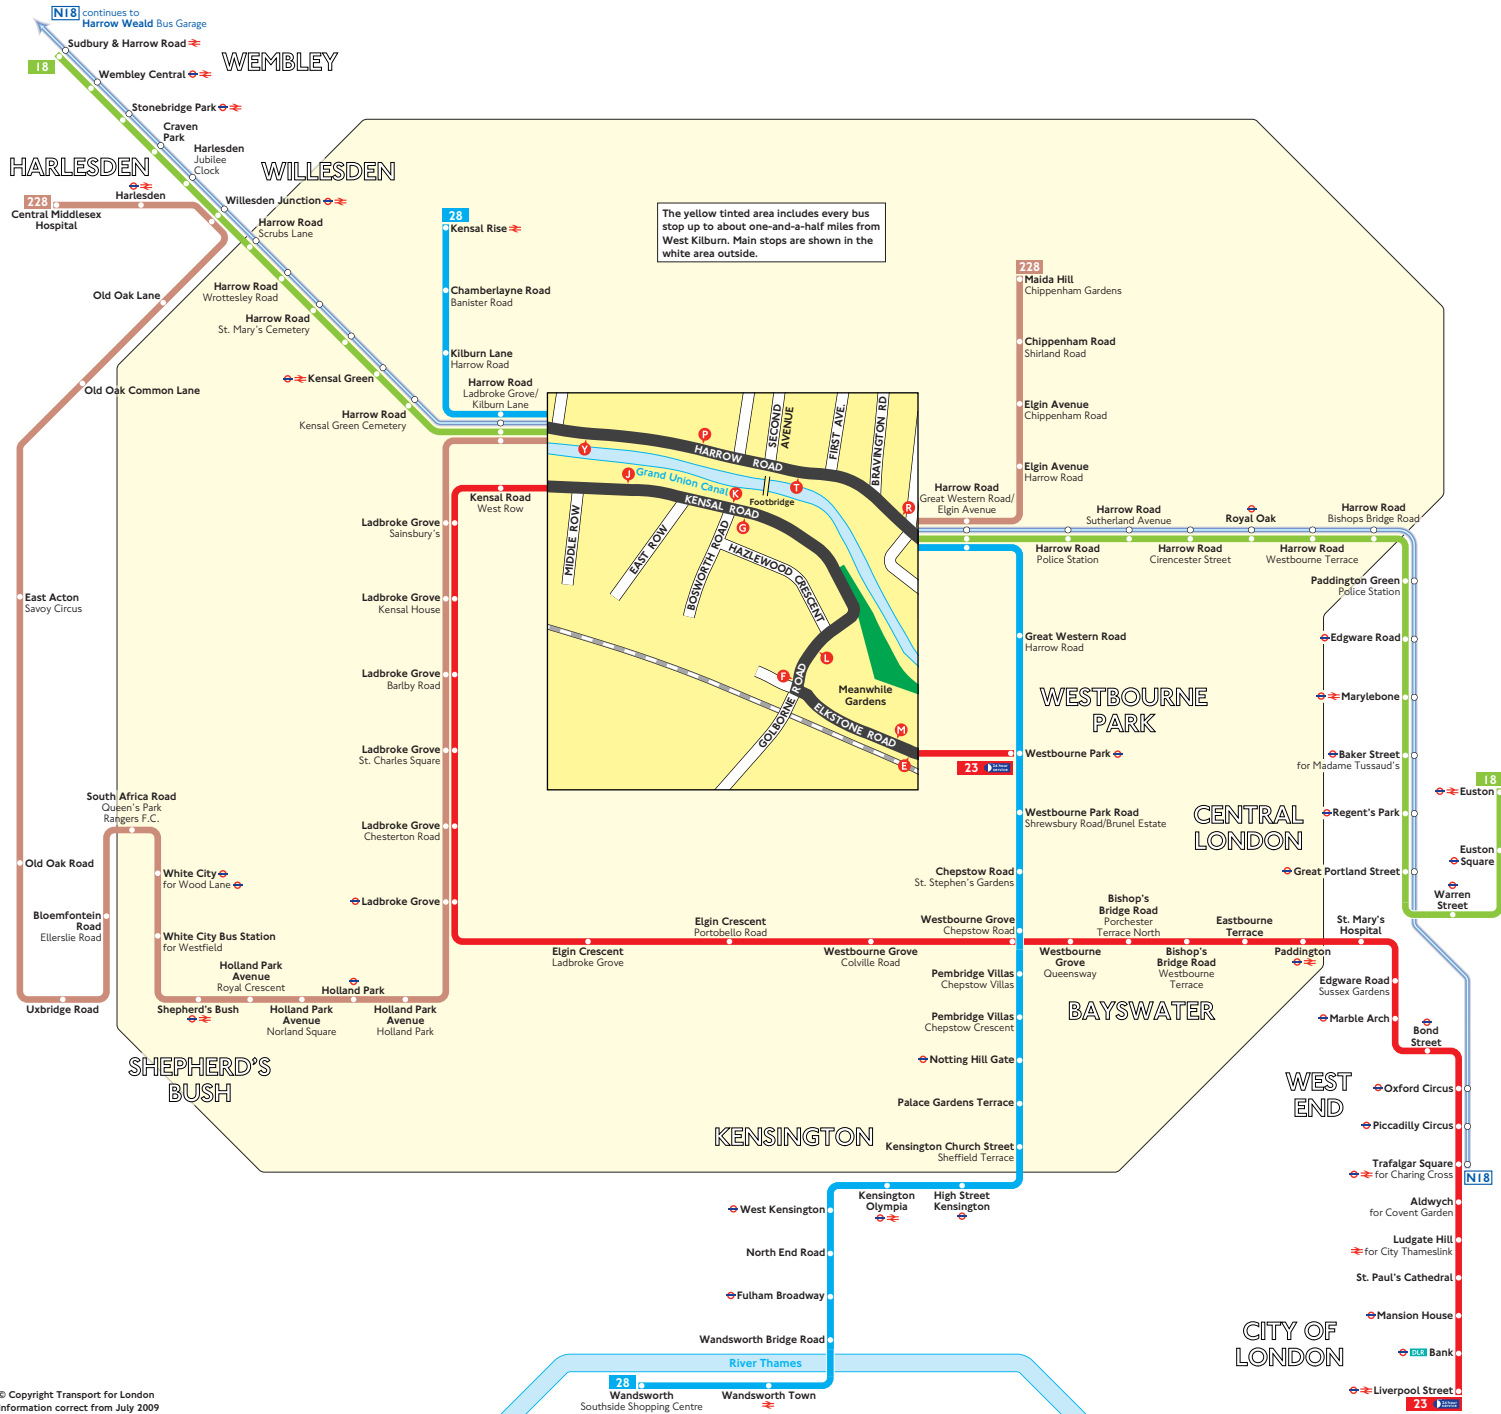

Buses from West Kilburn

Key

- 18 Day buses in black
- N18 Night buses in blue
- Connections with Underground
- Connections with National Rail
- DLR Connections with Docklands Light Railway

Red discs show the bus stop you need for your chosen bus service. The disc appears on the top of the bus stop in the street (see map of town centre in centre of diagram).

Route finder

Day buses including 24-hour routes

Bus route	Towards	Bus stops
18	Euston Sudbury & Harrow Road	P R T Y
23	Liverpool Street Westbourne Park	E F G J K L M
28	Kensal Rise Wandsworth	T Y P R
228	Central Middlesex Hospital Maida Hill	T Y P R

Night buses

Bus route	Towards	Bus stops
N18	Harrow Weald Trafalgar Square	T Y P R