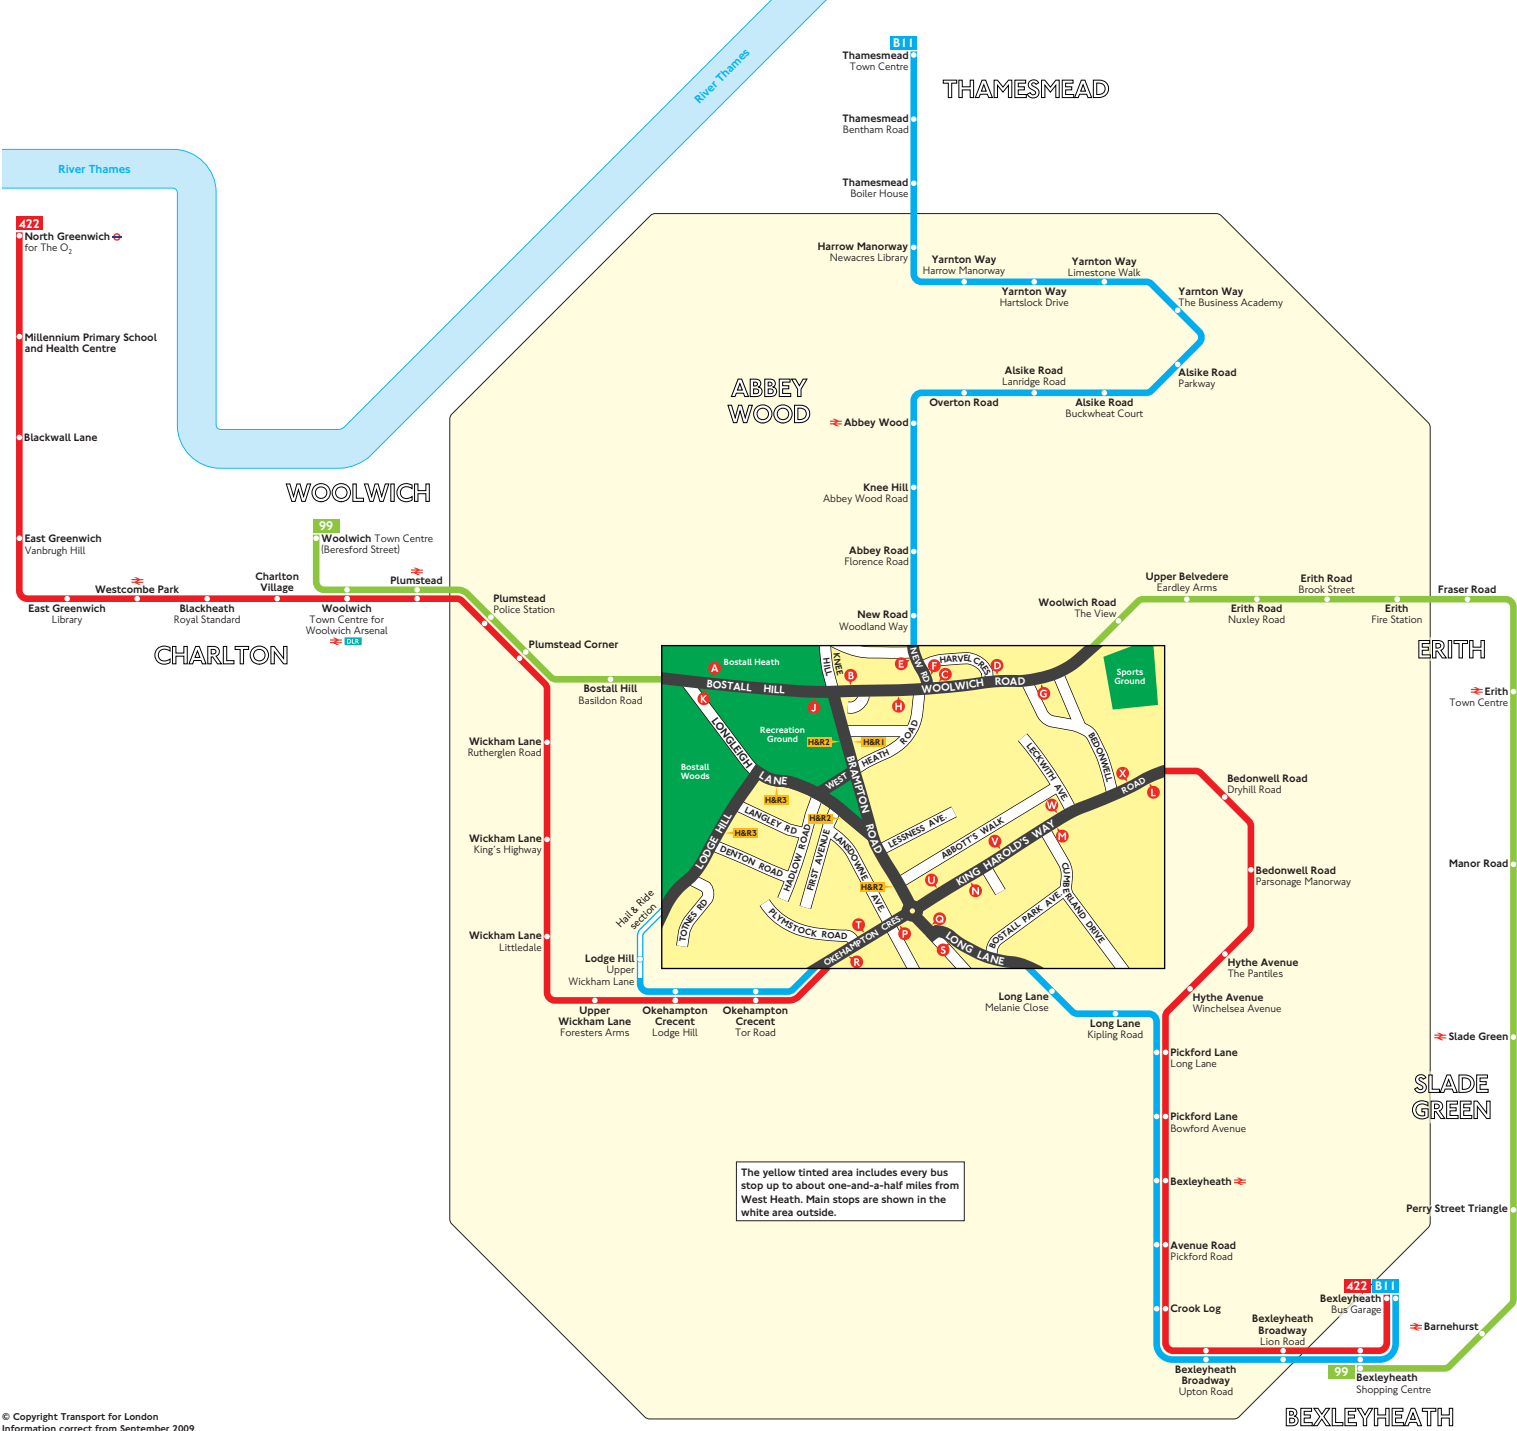

Buses from West Heath

Key

- Connections with Underground
- Connections with National Rail
- DLR Connections with Docklands Light Railway

Route B11 operates as Hail & Ride on the sections of roads marked H&R1, H&R2 and H&R3 on the map. Buses stop at any safe point along the road. There are no bus stops at these locations, but please indicate clearly to the driver when you wish to board or alight.

Red discs show the bus stop you need for your chosen bus service. The disc **A** appears on the top of the bus stop in the street (see map of town centre in centre of diagram).

Route finder

Day buses

Bus route	Towards	Bus stops
99	Bexleyheath	A B C D
	Woolwich	G H I K
422	Bexleyheath	T U V W X
	North Greenwich	L M N P R
B11	Bexleyheath	F H O T H&R1 H&R3
	Thamesmead	B E S T H&R2 H&R3