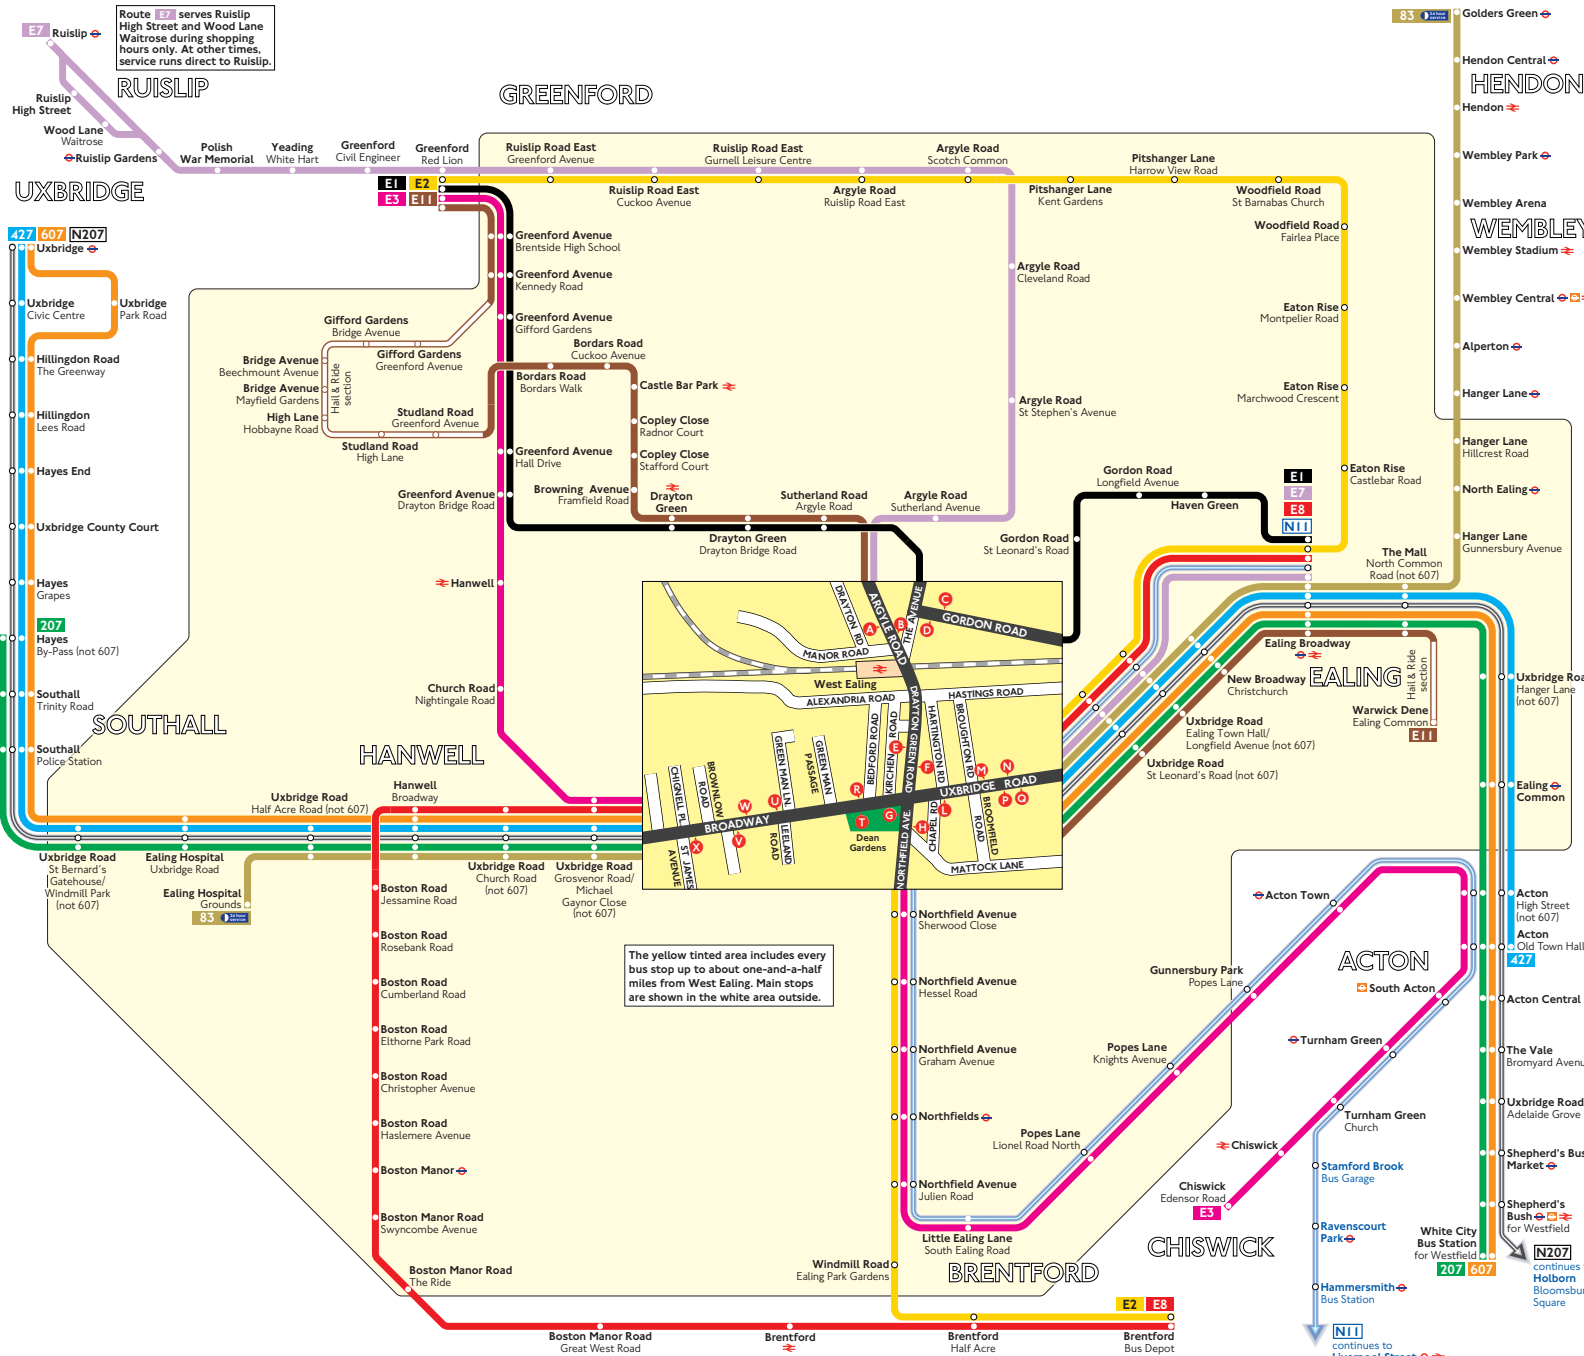

Buses from West Ealing

Key

- 83** Day buses in black
 - N11** Night buses in blue
 - Connections with London Underground
 - Connections with London Overground
 - Connections with National Rail
 - DLR** Connections with Docklands Light Railway
 - Shopping hours only
 - Limited stop
- A** Red discs show the bus stop you need for your chosen bus service. The disc **A** appears on the top of the bus stop in the street (see map of town centre in centre of diagram).

Route finder

Day buses including 24-hour services

Bus route	Towards	Bus stops
83	Ealing Hospital	L O T X
	Golders Green	M R U
207	Hayes	L O T X
	White City	M R U
427	Acton	M R U
	Uxbridge	L O T X
607	Uxbridge	X
	White City	U
E1	Ealing Broadway	C
	Greenford	D
E2	Brentford	H P
	Greenford	G N
E3	Chiswick	H W
	Greenford	G T V
E7	Ealing Broadway	B F N
	Ruislip	A E P
E8	Brentford	L P V
	Ealing Broadway	N R W
E11	Ealing	B F M
	Greenford	A E P

Night buses

Bus route	Towards	Bus stops
N11	Ealing Broadway	G N
	Liverpool Street	H P
N207	Holborn	M R U
	Uxbridge	L O T X