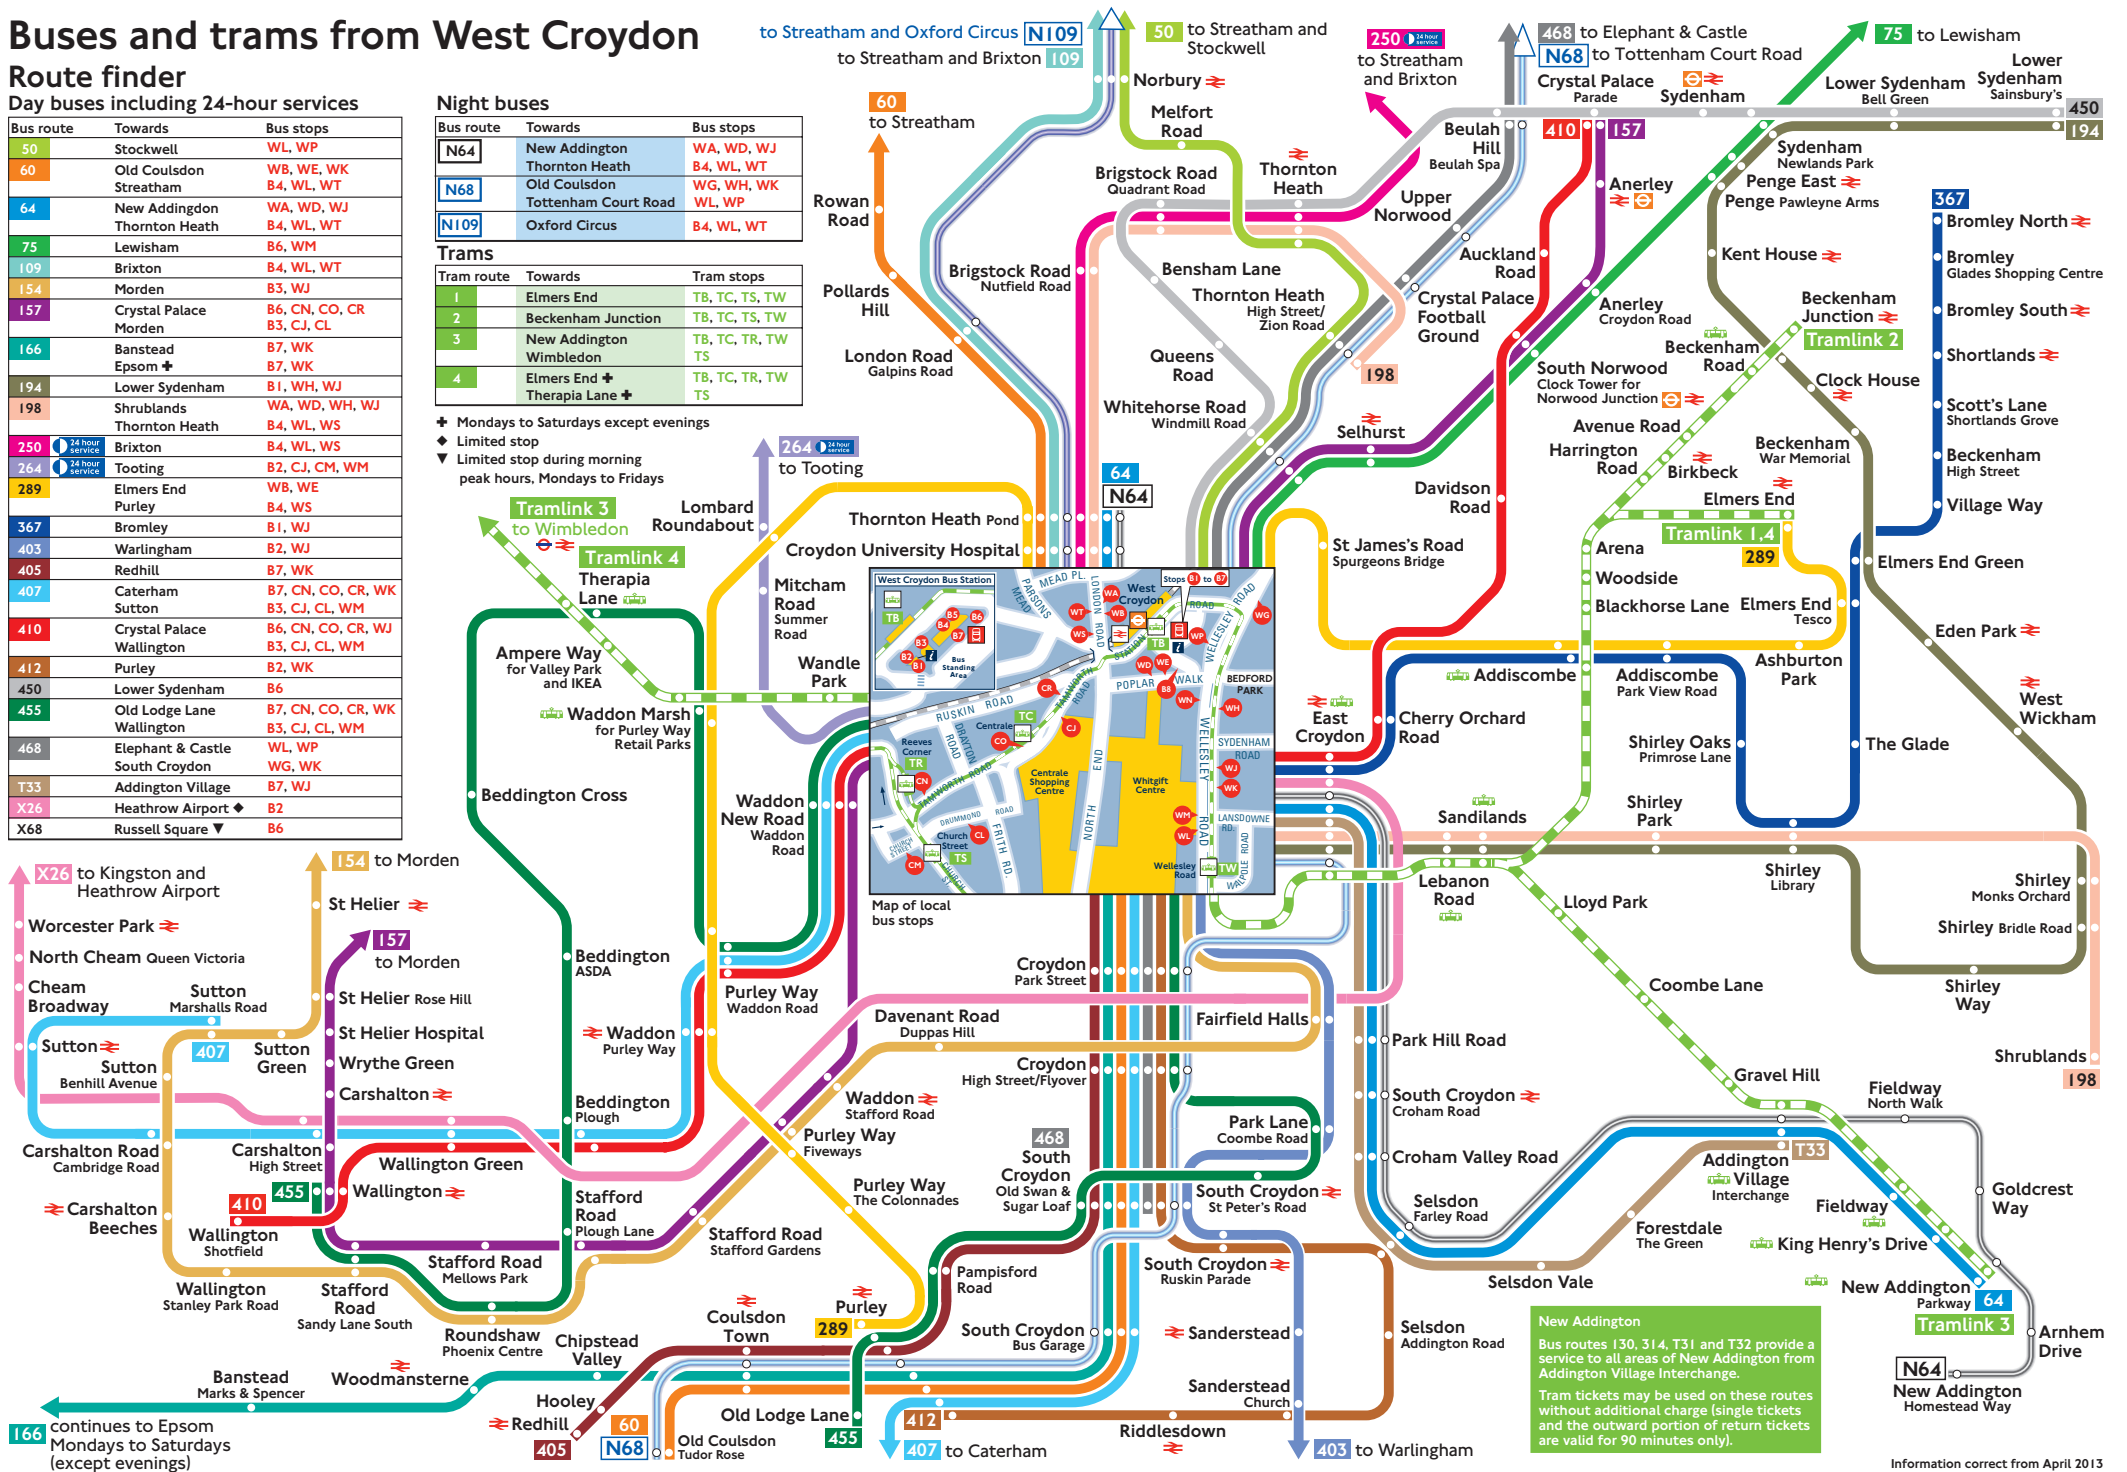

## Route finder

### Night buses

Bus route	Towards	Bus stops
N64	New Addington Thornton Heath	WA, WD, WJ B4, WL, WT
N68	Old Coulsdon Tottenham Court Road	WG, WH, WK WL, WP
N109	Oxford Circus	B4, WL, WT

### Trams

Tram route	Towards	Tram stops
1	Elmers End	TB, TC, TS, TW
2	Beckenham Junction	TB, TC, TS, TW
3	New Addington Wimbledon	TB, TC, TR, TW TS
4	Elmers End + Therapia Lane +	TB, TC, TR, TW TS

- ♣ Mondays to Saturdays except evenings
- ♠ Limited stop
- ♣ Limited stop during morning peak hours, Mondays to Fridays

New Addington  
Bus routes 130, 314, T31 and T32 provide a service to all areas of New Addington from Addington Village Interchange.  
Tram tickets may be used on these routes without additional charge (single tickets and the outward portion of return tickets are valid for 90 minutes only).