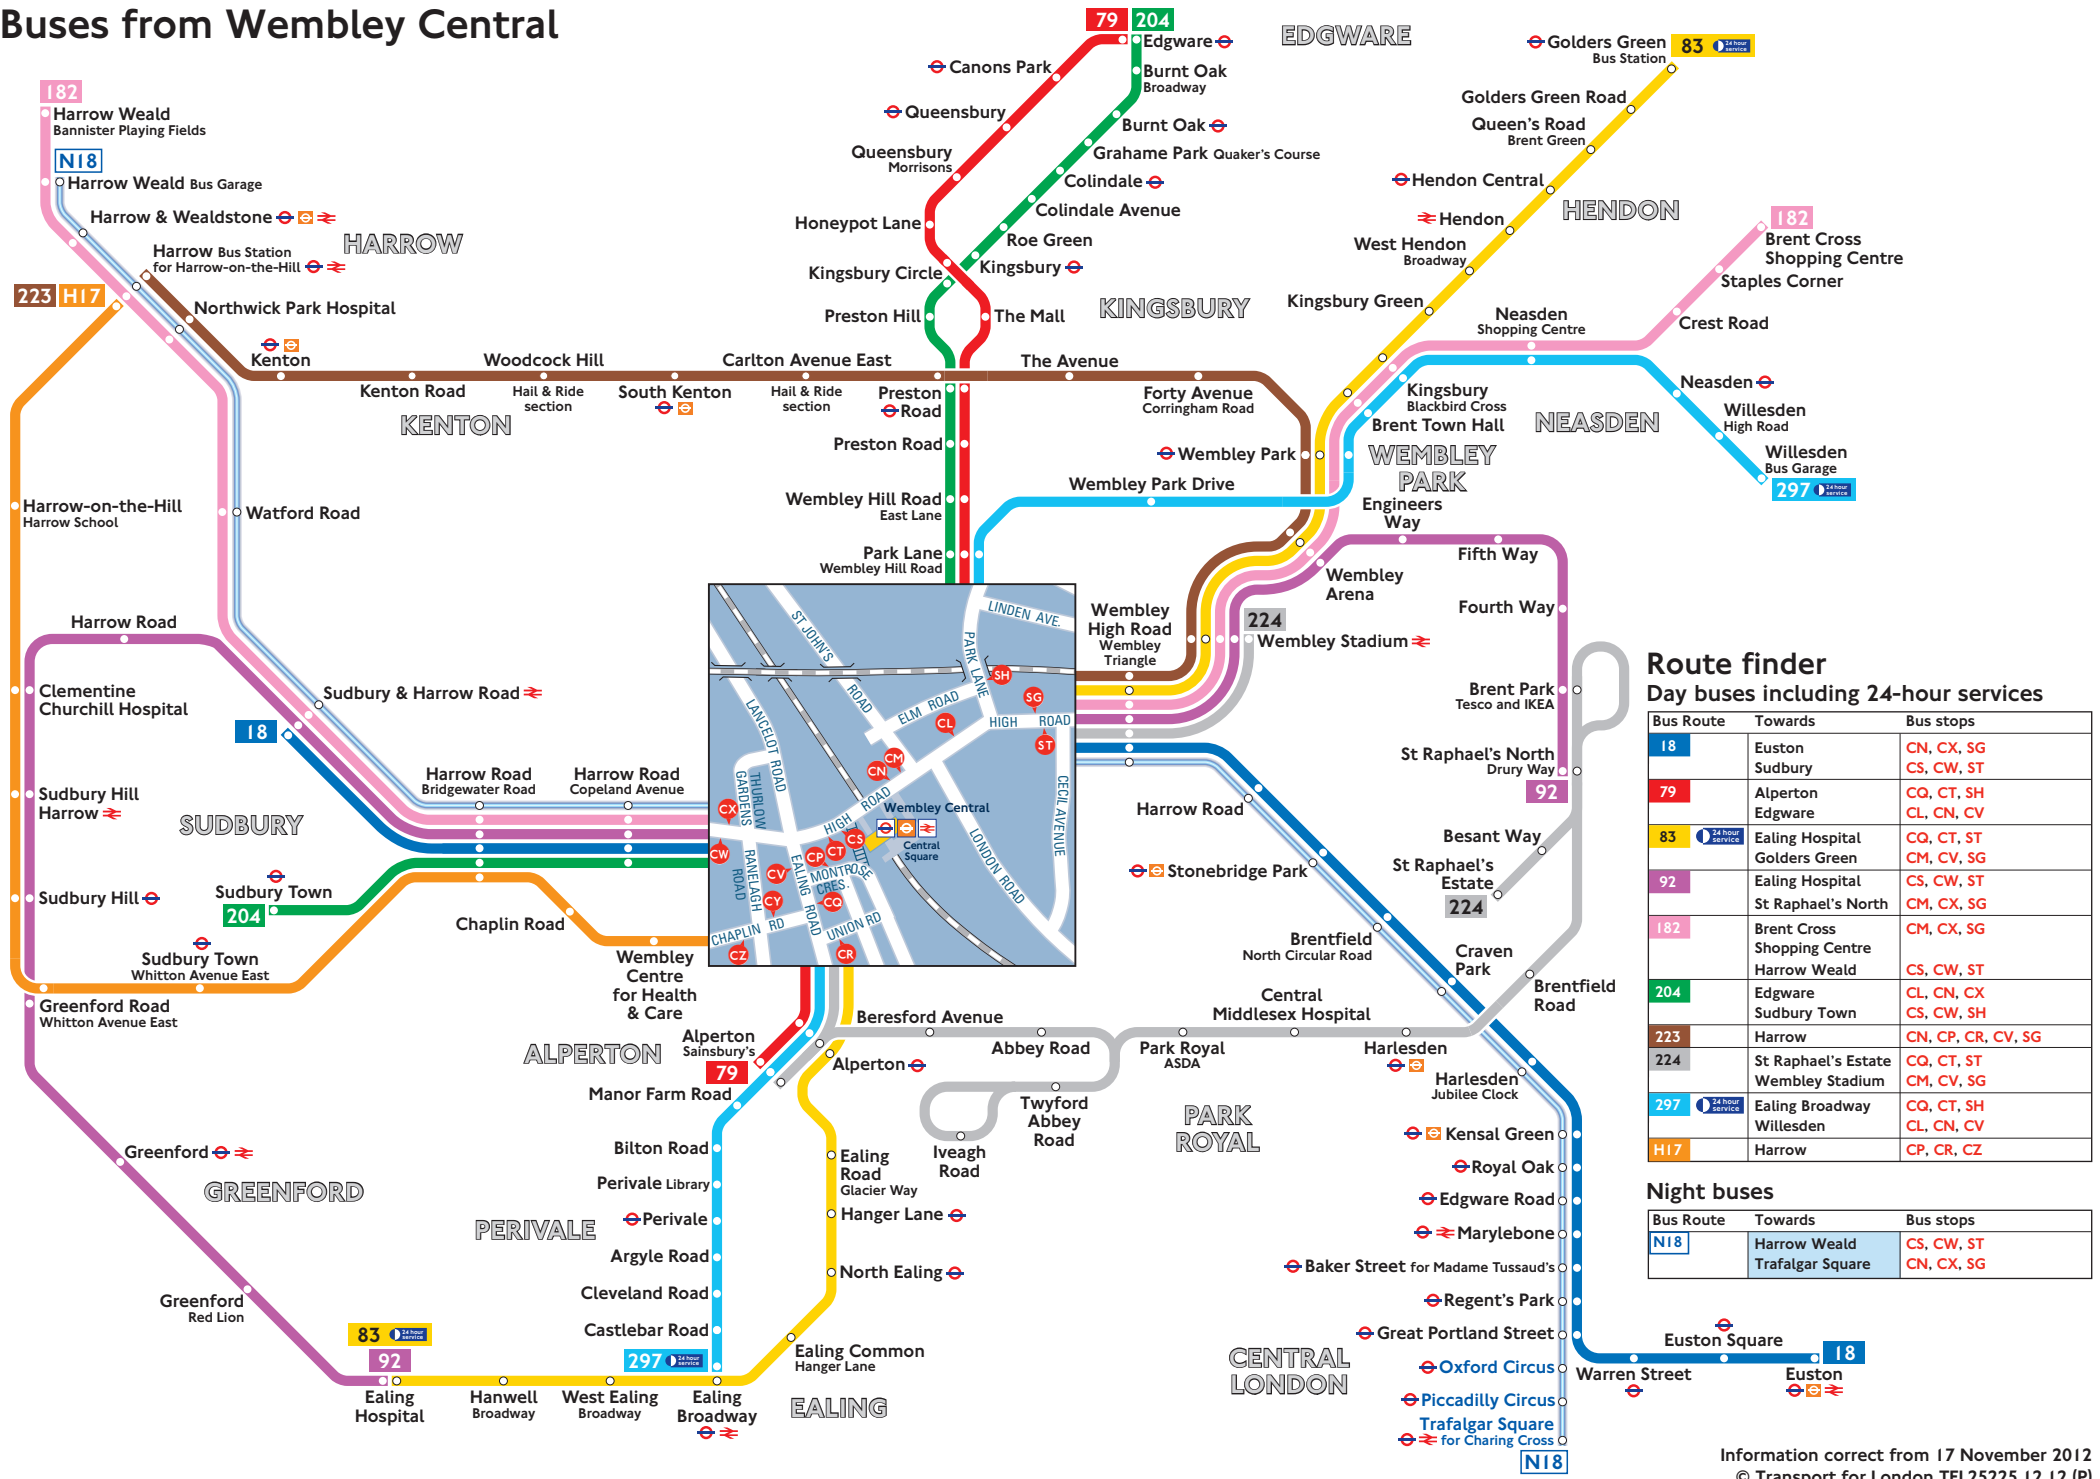

Buses from Wembley Central

Route finder

Day buses including 24-hour services

Bus Route	Towards	Bus stops
18	Euston Sudbury	CN, CX, SG CS, CW, ST
79	Alperton Edgware	CQ, CT, SH CL, CN, CV
83	Ealing Hospital Golders Green	CQ, CT, ST CM, CV, SG
92	Ealing Hospital St Raphael's North	CS, CW, ST CM, CX, SG
182	Brent Cross Shopping Centre Harrow Weald	CM, CX, SG CS, CW, ST
204	Edgware Sudbury Town	CL, CN, CX CS, CW, SH
223	Harrow	CN, CP, CR, CV, SG
224	St Raphael's Estate Wembley Stadium	CQ, CT, ST CM, CV, SG
297	Ealing Broadway Willesden	CQ, CT, SH CL, CN, CV
H17	Harrow	CP, CR, CZ

Night buses

Bus Route	Towards	Bus stops
N18	Harrow Weald Trafalgar Square	CS, CW, ST CN, CX, SG