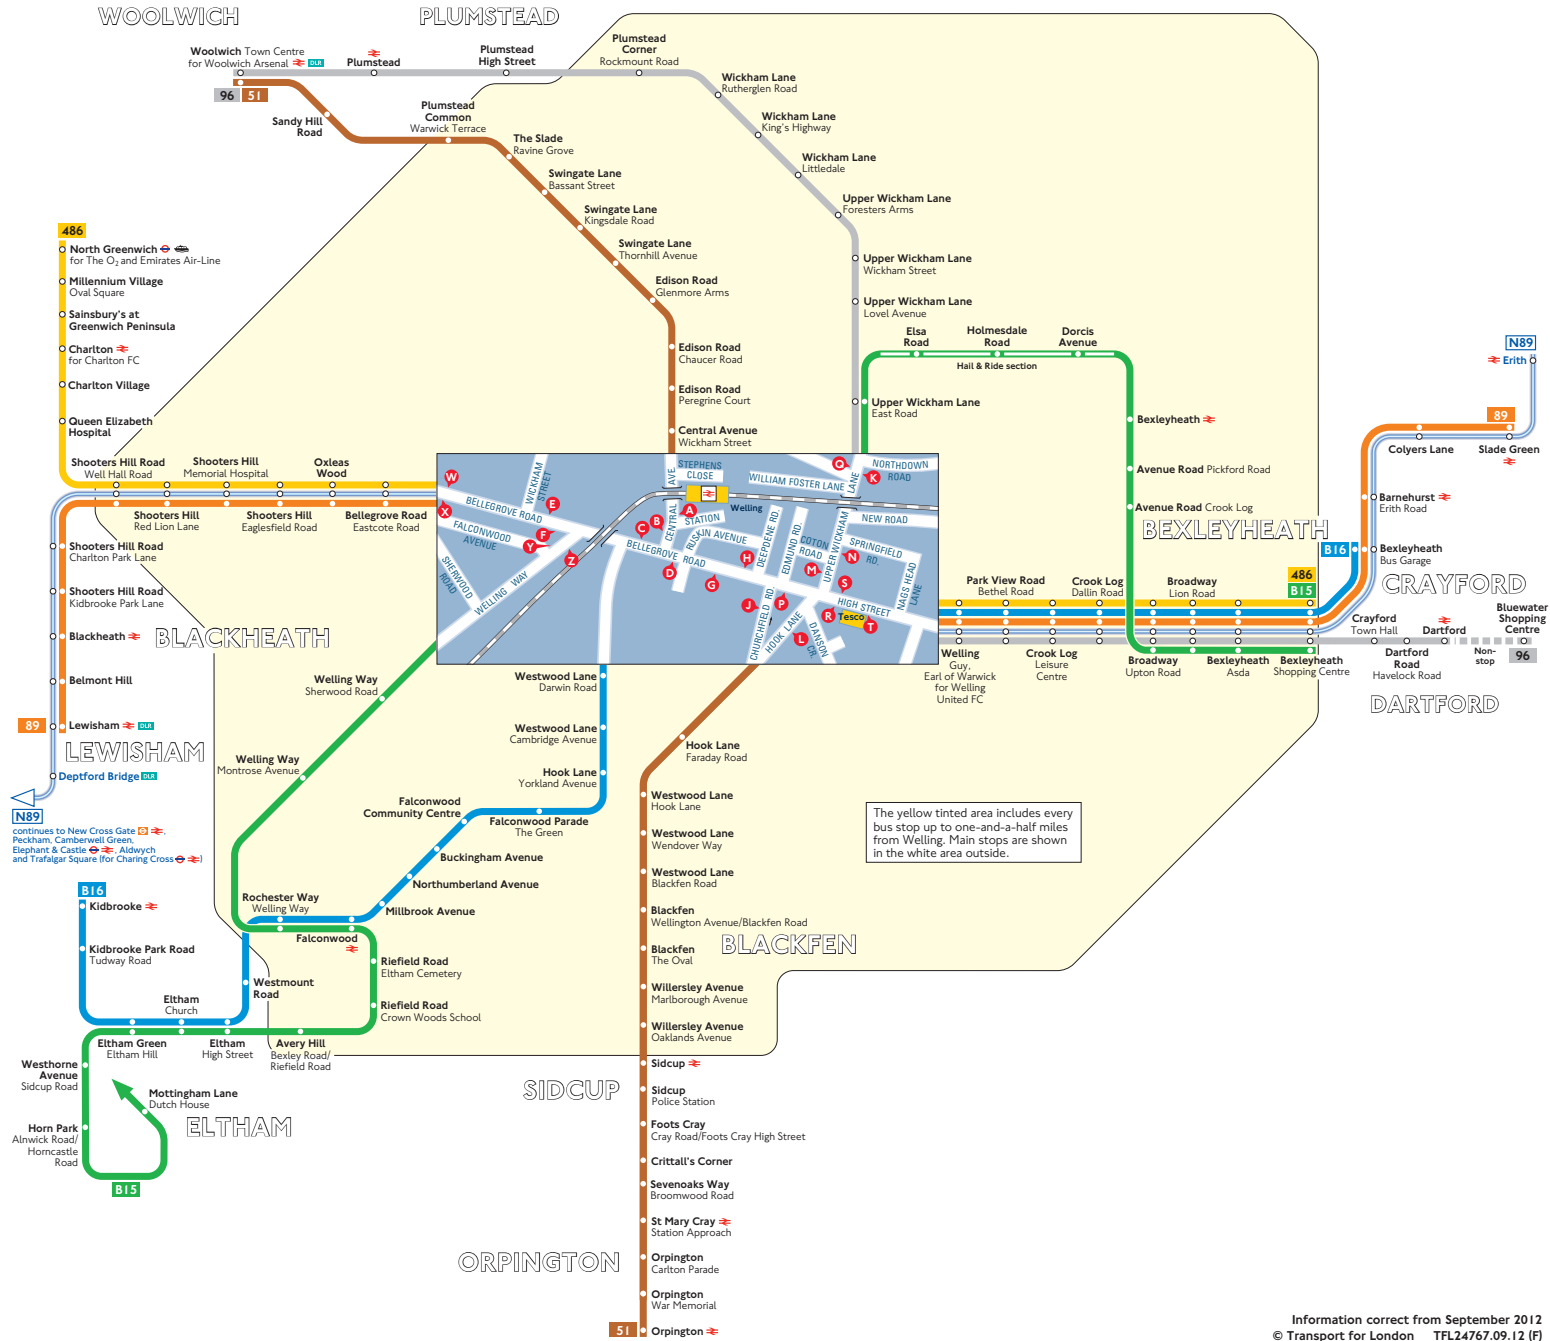

Buses from Welling

Key

- Connections with London Underground
- Connections with London Overground
- Connections with National Rail
- Connections with Docklands Light Railway
- Connections with river boats

Red discs show the bus stop you need for your chosen bus service. The disc **A** appears on the top of the bus stop in the street (see map of town centre in centre of diagram).

Route finder

Day buses

Bus route	Towards	Bus stops
51	Orpington	A H L
	Woolwich	B G P
89	Lewisham	D F G P R X
	Slade Green	C E H S W
96	Bluewater	K N S
	Woolwich	H O T
486	Bexleyheath	C E H S W
	North Greenwich	D F G P R X
B15	Bexleyheath	C H M O Y
	Horn Park	D G K N P Z
B16	Bexleyheath	C H S
	Kidbrooke	D G P R

Night buses

Bus route	Towards	Bus stops
N89	Erith	C E H S W
	Trafalgar Square	D F G P R X