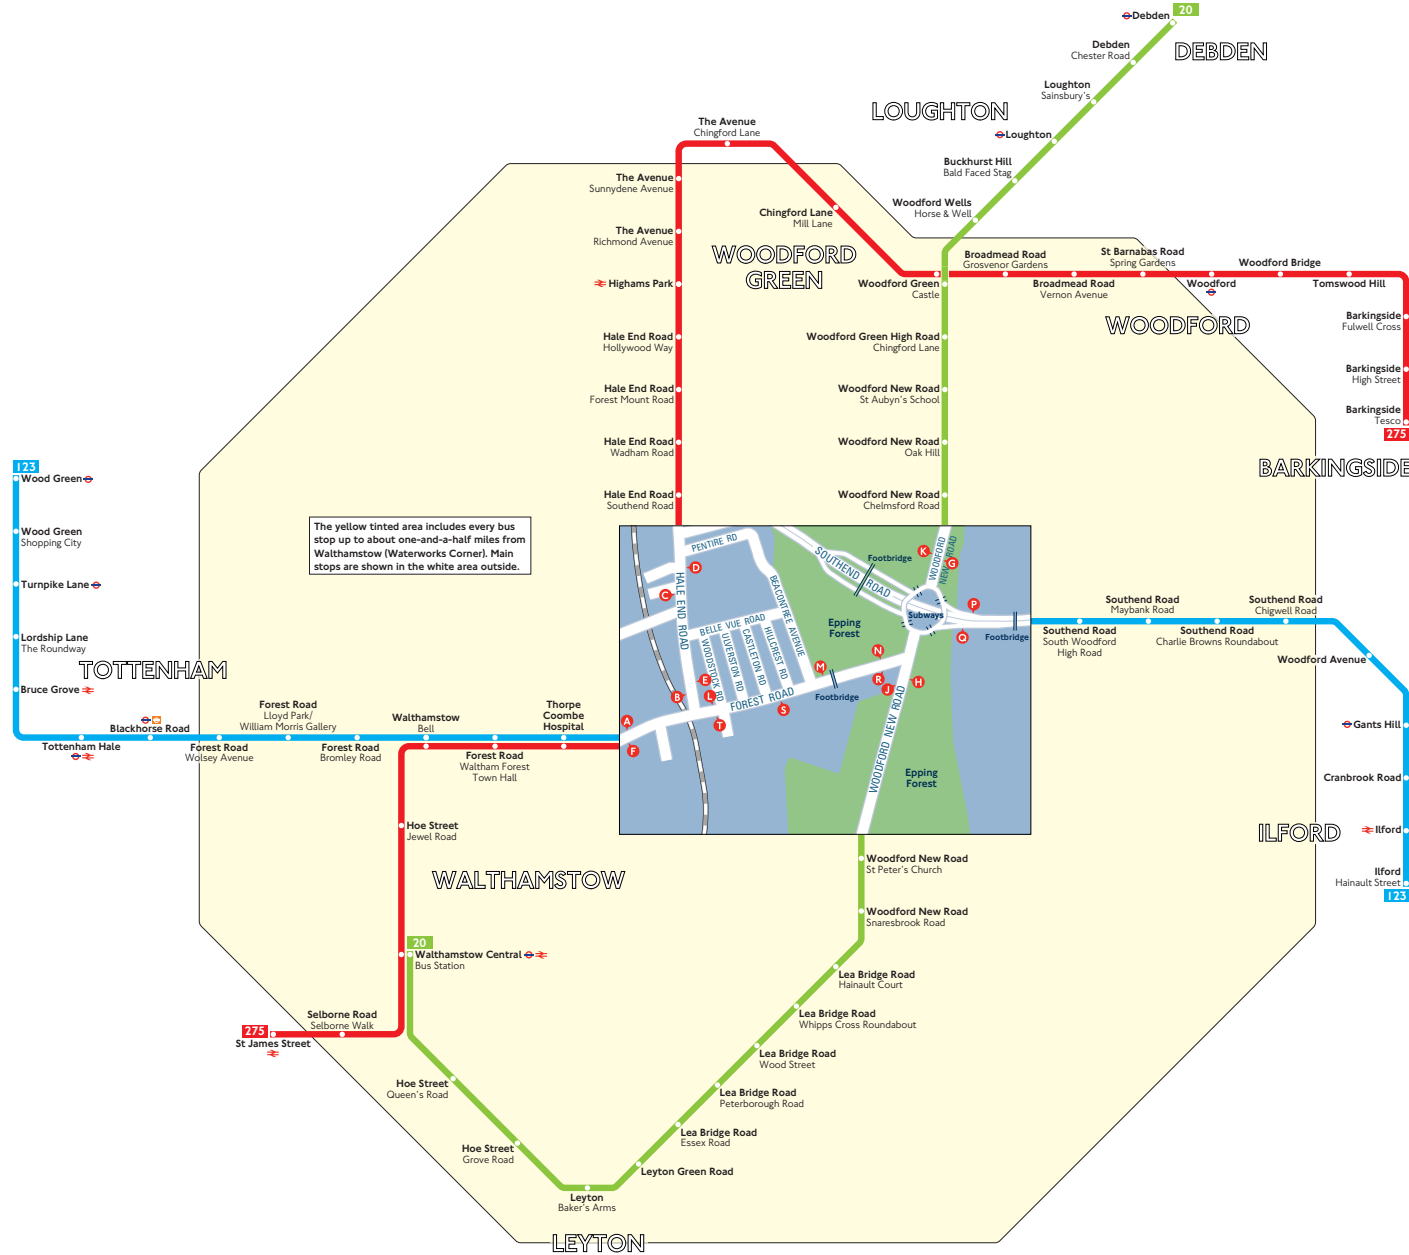

Buses from Walthamstow (Waterworks Corner)

Key

- Connections with London Underground
- Connections with London Overground
- Connections with National Rail

Red discs show the bus stop you need for your chosen bus service. The disc **A** appears on the top of the bus stop in the street (see map of town centre in centre of diagram).

Route finder

Day buses

Bus route	Towards	Bus stops
20	Debben	J K
	Walthamstow Central	G H
123	Ilford	A L M N P
	Wood Green	F O R S T
275	Barkingside	A B C
	St. James Street	D E F