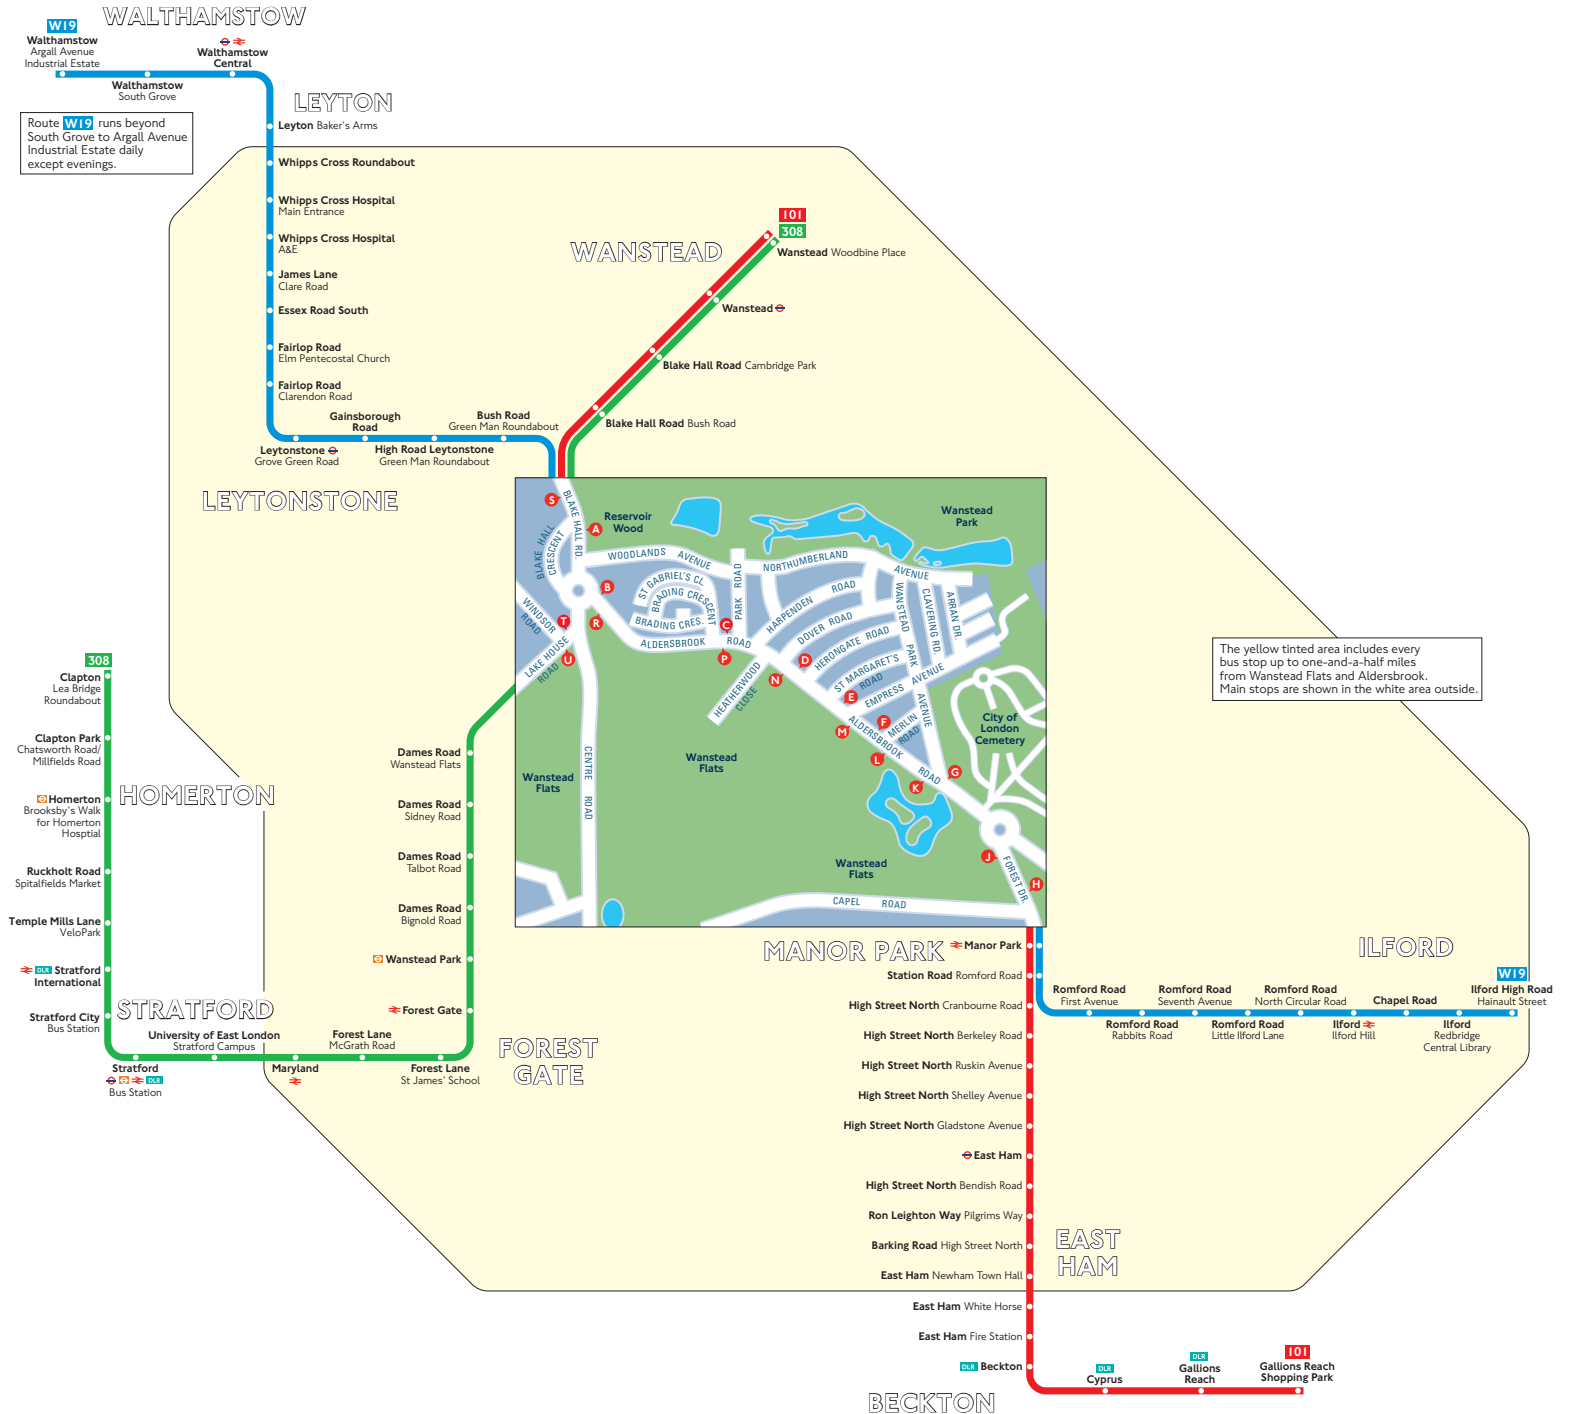

Buses from Wanstead Flats and Aldersbrook

Key

- Connections with London Underground
- Connections with London Overground
- Connections with National Rail
- Connections with Docklands Light Railway
- Except evenings

Red discs show the bus stop you need for your chosen bus service. The disc **A** appears on the top of the bus stop in the street (see map of town centre in centre of diagram).

Route finder

Day buses

Bus route	Towards	Bus stops
101	Gallions Reach	A B C D E F G H
	Wanstead	J K L M N P R S
308	Clapton	A U
	Wanstead	S T
W19	Ilford	A B C D E F G H
	Walthamstow Argall Avenue Industrial Estate	J K L M N P R S
	Walthamstow South Grove	J K L M N P R S