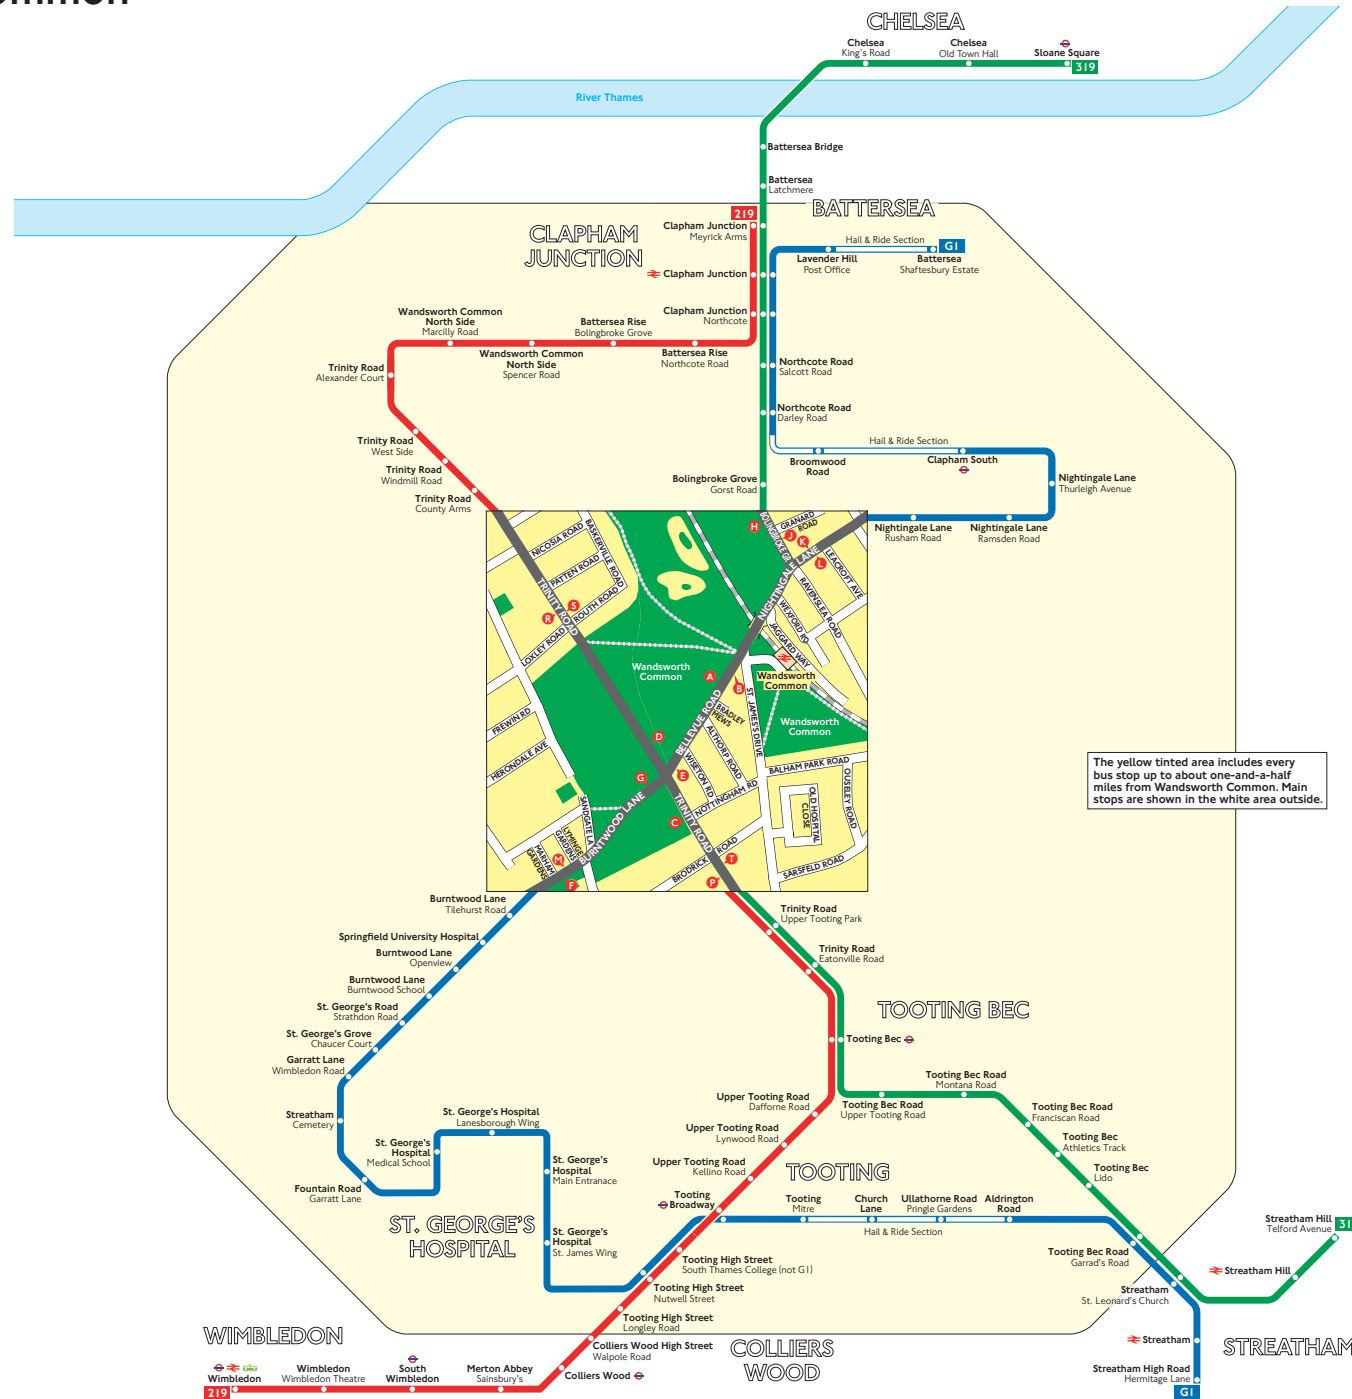

Buses from Wandsworth Common

Route finder

Day buses

Bus route	Towards	Bus stops
219	Clapham Junction	C P R
	Wimbledon	D S T
319	Sloane Square	A C H P
	Streatham Hill	B E J T
G1	Battersea	A G K M
	Streatham	B E F L