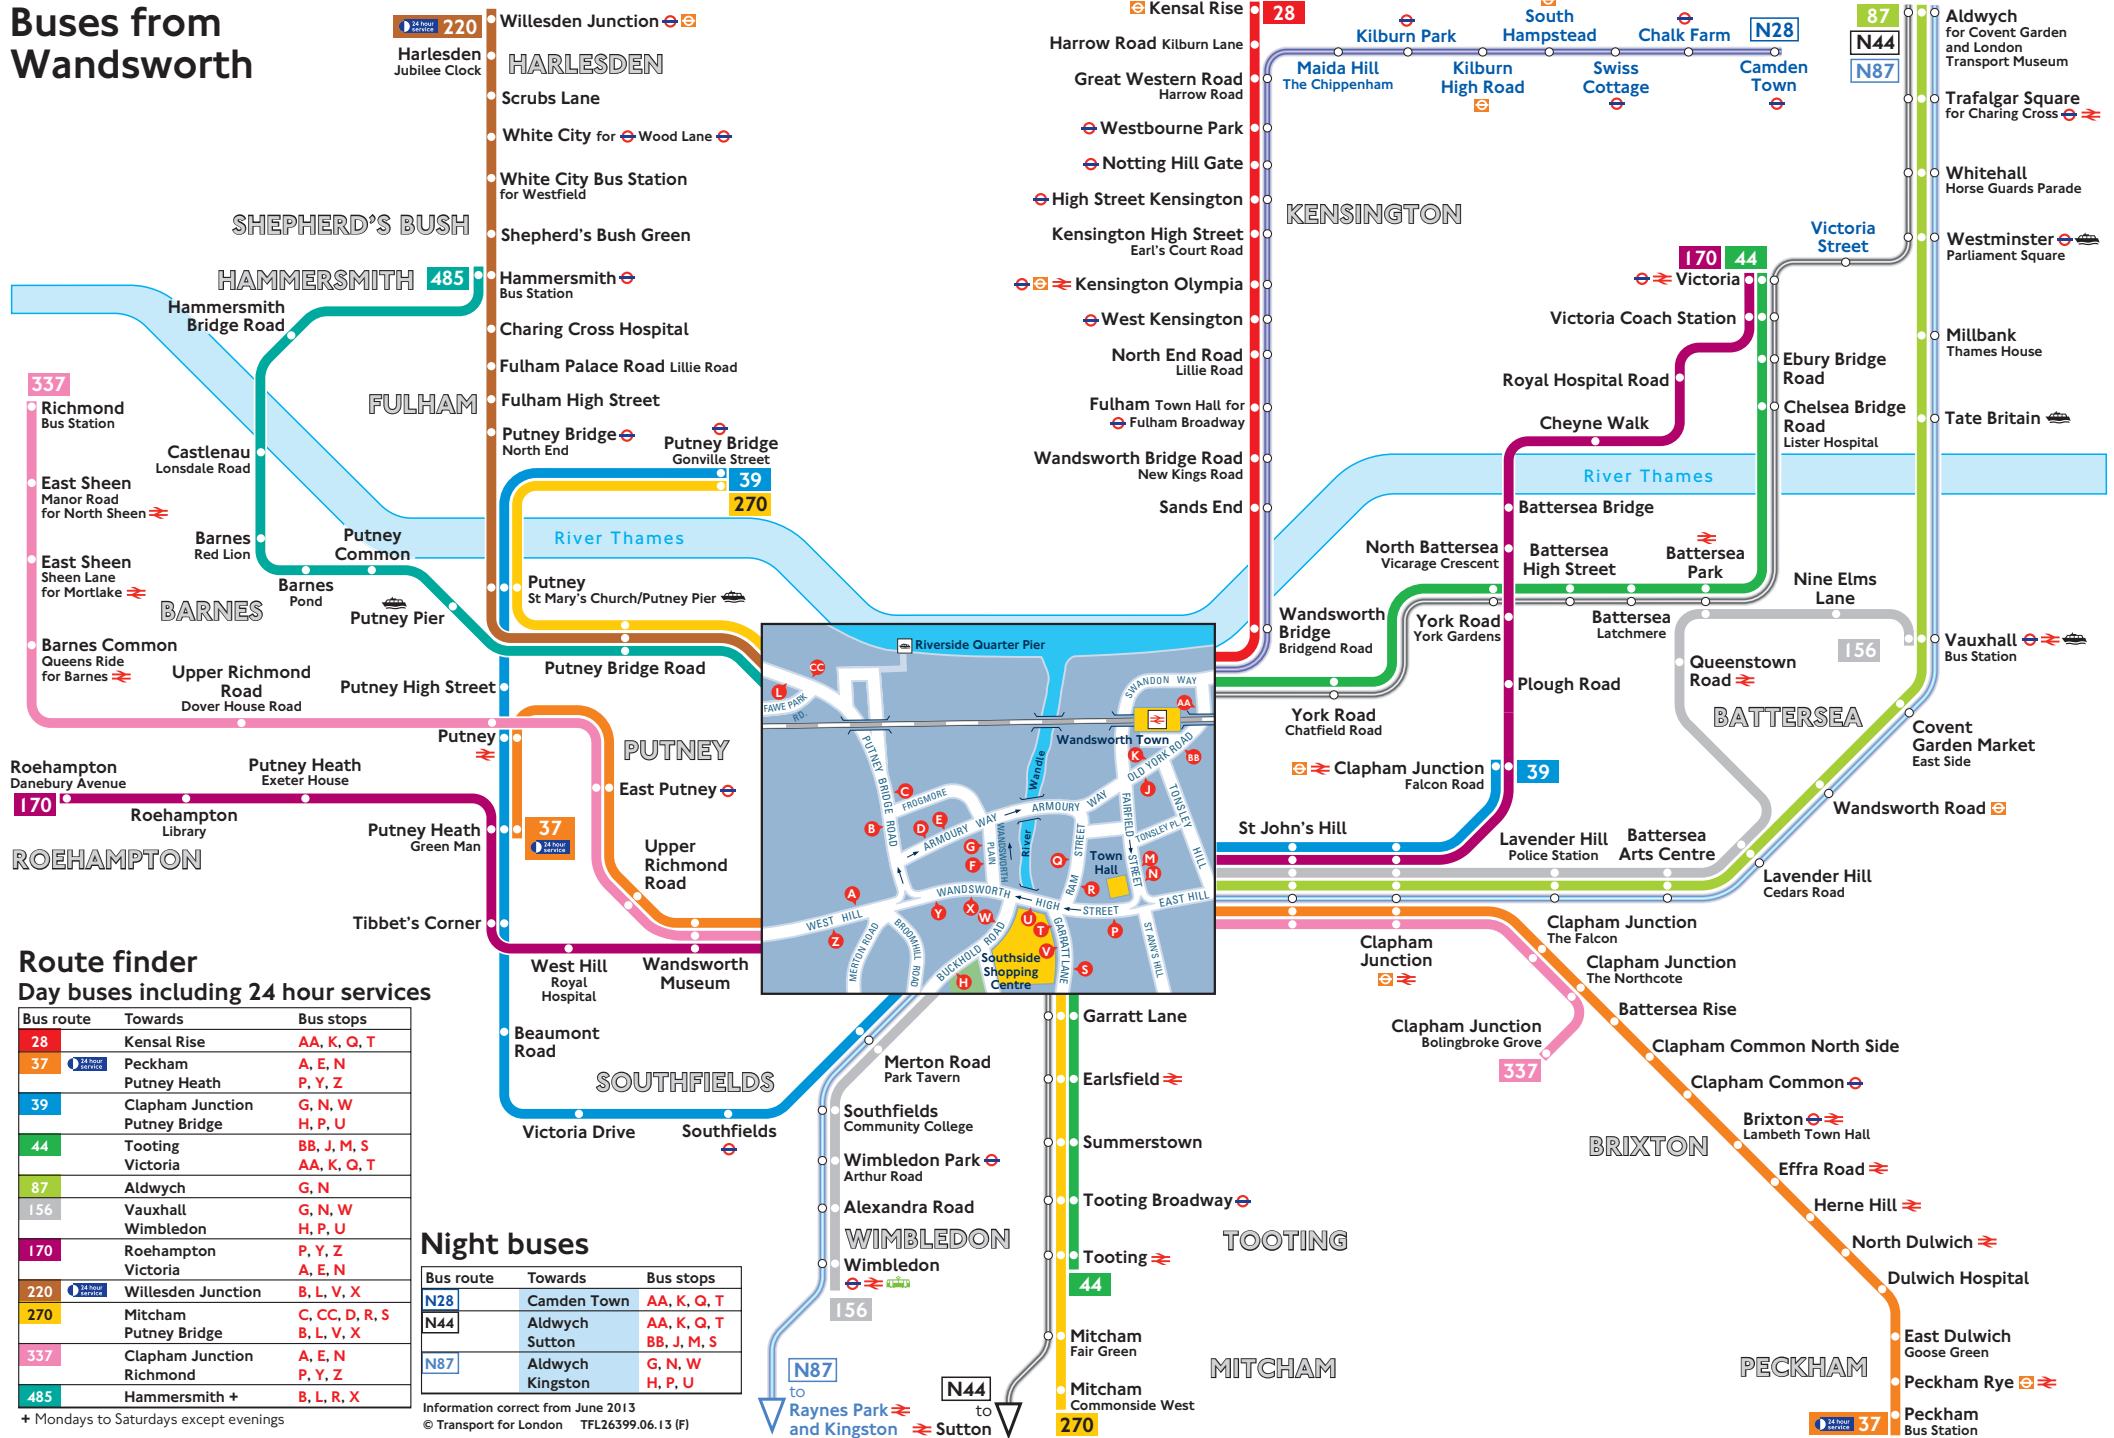

# Buses from Wandsworth

## Route finder

Day buses including 24 hour services

Bus route	Towards	Bus stops
28	Kensal Rise	AA, K, Q, T
37	Peckham Putney Heath	A, E, N P, Y, Z
39	Clapham Junction Putney Bridge	G, N, W H, P, U
44	Tooting Victoria	BB, J, M, S AA, K, Q, T
87	Aldwych	G, N
156	Vauxhall Wimbledon	G, N, W H, P, U
170	Roehampton Victoria	P, Y, Z A, E, N
220	Willesden Junction	B, L, V, X
270	Mitcham Putney Bridge	C, CC, D, R, S B, L, V, X
337	Clapham Junction Richmond	A, E, N P, Y, Z
485	Hammersmith +	B, L, R, X

## Night buses

Bus route	Towards	Bus stops
N28	Camden Town	AA, K, Q, T
N44	Aldwych Sutton	AA, K, Q, T BB, J, M, S
N87	Aldwych Kingston	G, N, W H, P, U

Information correct from June 2013

© Transport for London TFL26399.06.13 (F)

+ Mondays to Saturdays except evenings