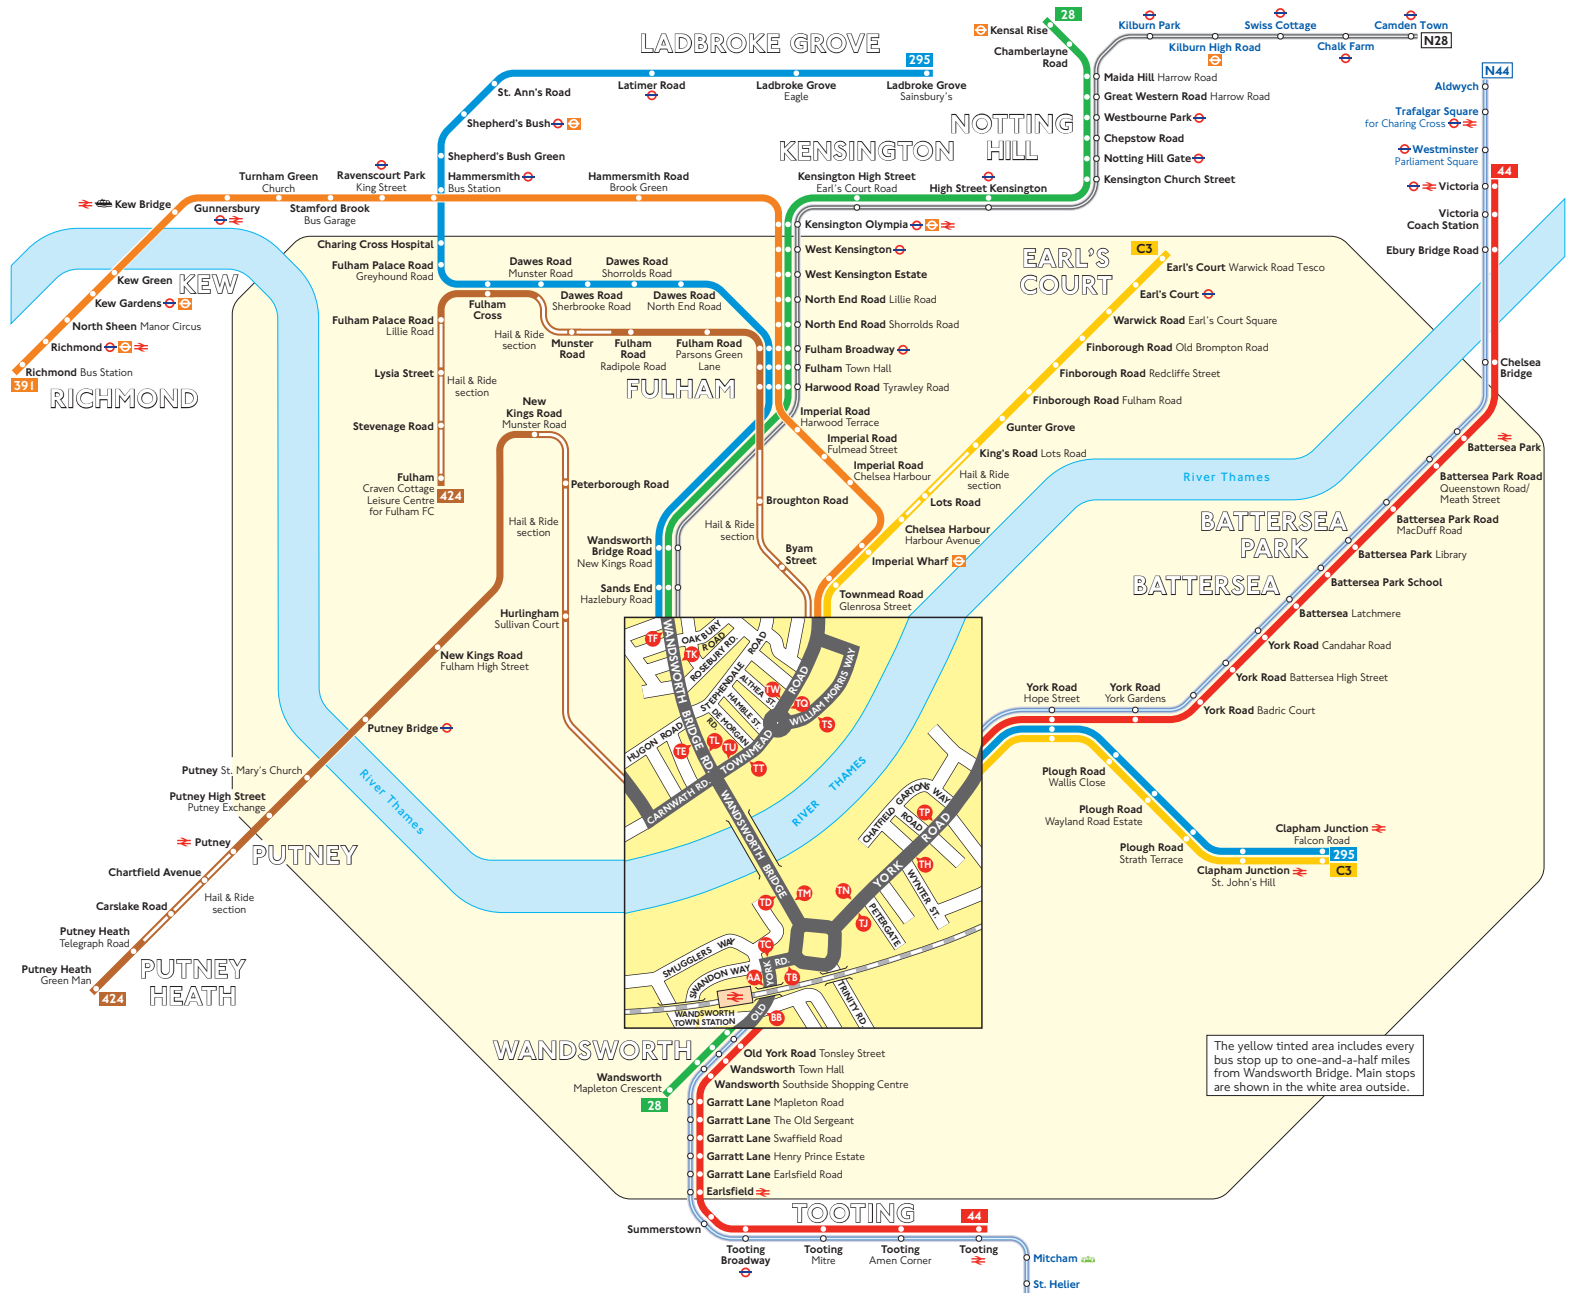

Buses from Wandsworth Bridge

Key

- Mondays to Saturdays except evenings
- Connections with London Underground
- Connections with London Overground
- Connections with National Rail
- Connections with Tramlink
- Connections with river boats

Red discs show the bus stop you need for your chosen bus service. The disc **A** appears on the top of the bus stop in the street (see map of town centre in centre of diagram).

Route finder

Day buses including 24 hour routes

Bus route	Towards	Bus stops
28	Kensal Rise Wandsworth	AA TC TD TE TF BB TB TK TL TM
44	Tooting Victoria	BB TB TK TL TM AA TC TN TP
295	Clapham Junction Ladbroke Grove	TK TL TM TN TP TD TE TF TH TJ
391	Richmond	TS TW
424	Craven Cottage + Putney Heath +	TU TV TO TT
C3	Clapham Junction Earl's Court	TM TN TP TO TT TD TH TJ TU TW

Night buses

Bus route	Towards	Bus stops
N28	Camden Town Wandsworth	AA TC TD TE TF BB TB TK TL TM
N44	Aldwych Sutton	AA TC TN TP BB TB TH TJ