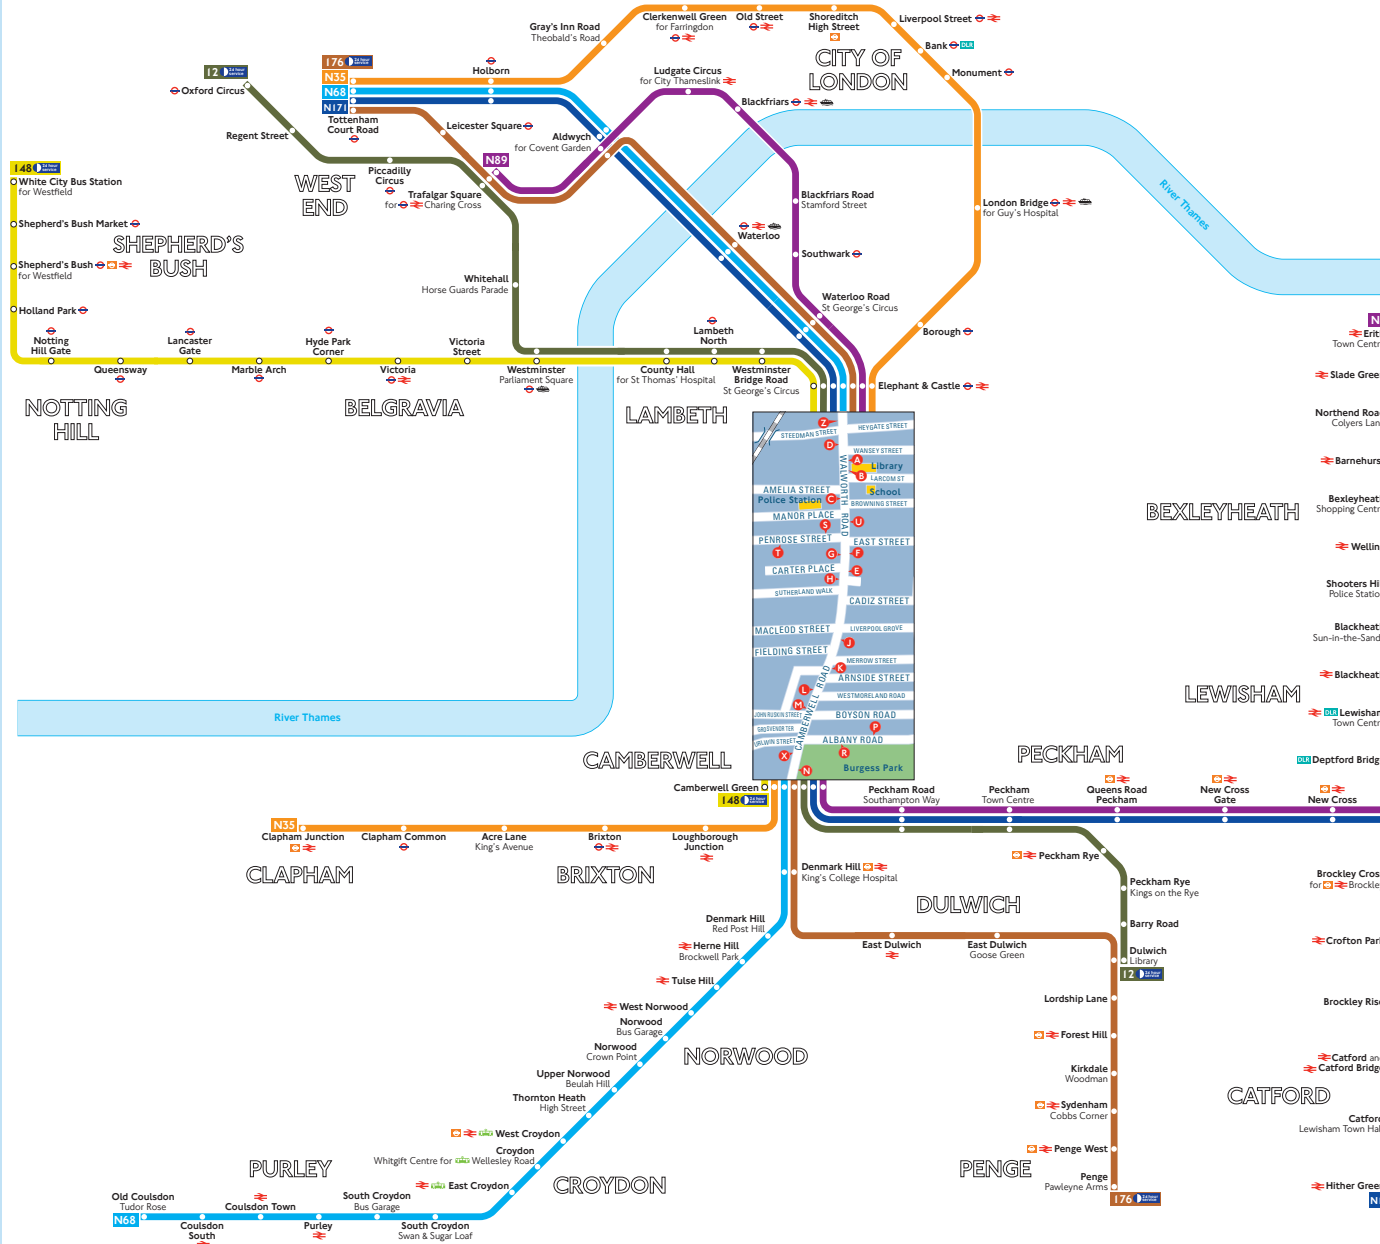

# Night buses from Walworth Road

## Route finder

Night buses including 24-hour services

Bus route	Towards	Bus stops
12	Dulwich	A F J N
	Oxford Circus	C H M X Z
148	Camberwell Green	A E J N
	White City	C H M X Z
176	Penge	B F K N
	Tottenham Court Road	C H M X Z
N35	Clapham Junction	A E J N
	Tottenham Court Road	D G L X
N68	Old Coulsdon	B F K N
	Tottenham Court Road	C H M X Z
N89	Erith	A E J N
	Trafalgar Square	C H M X Z
N171	Hither Green	A E J N
	Tottenham Court Road	C H M X Z