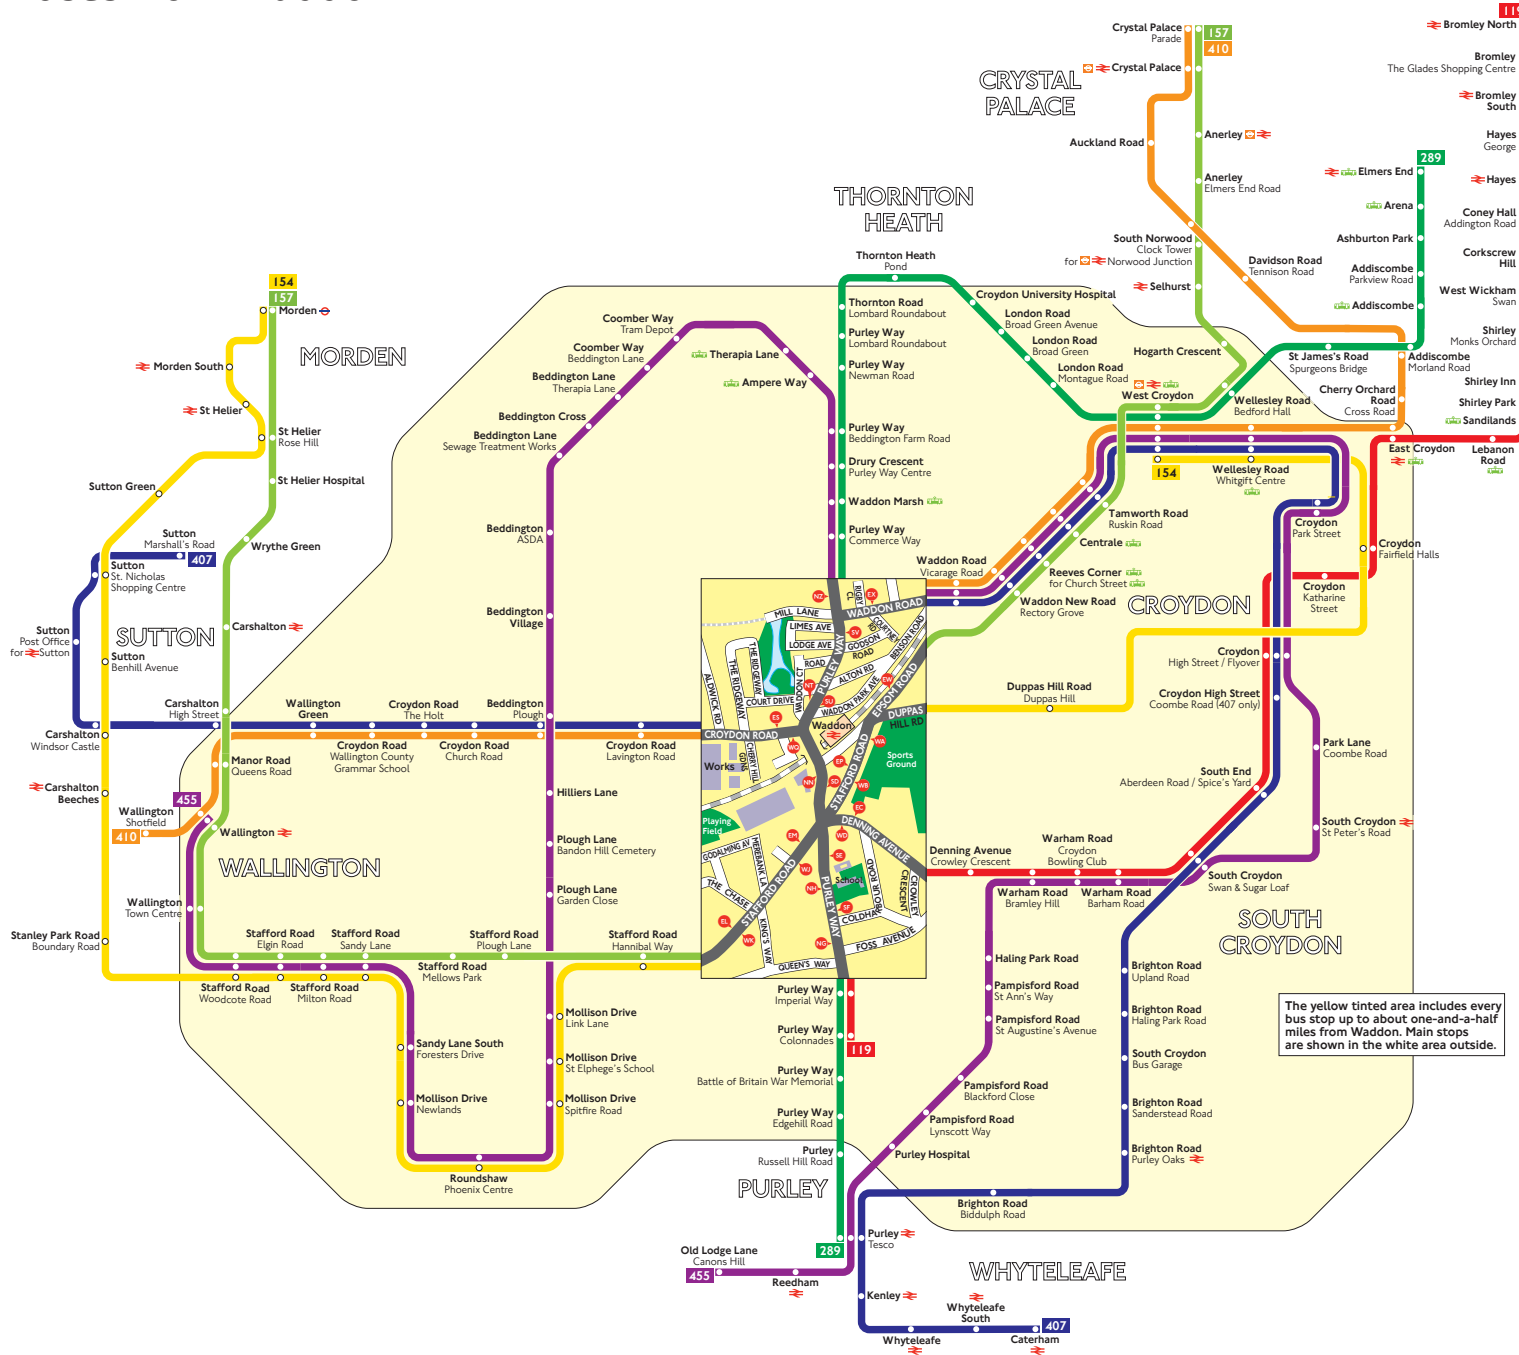

Buses from Waddon

Route finder

Day buses including 24-hour routes

Bus route	Towards	Bus stops
119	Bromley North	EC NG NH
	Purley Way Colonnades	SF WD
154	Morden	WA WB WJ WK
	West Croydon	EL EM EP
157	Crystal Palace	EL EP EW
	Morden	WA WB WJ WK
289	Elmers End	NG NH NN NT NZ
	Purley	SD SE SF SU SV
407	Caterham	ES EX NT
	Sutton	SV WC
410	Crystal Palace	ES EX NT
	Wallington	SV WC
455	Old Lodge Lane	EX
	Wallington	NZ