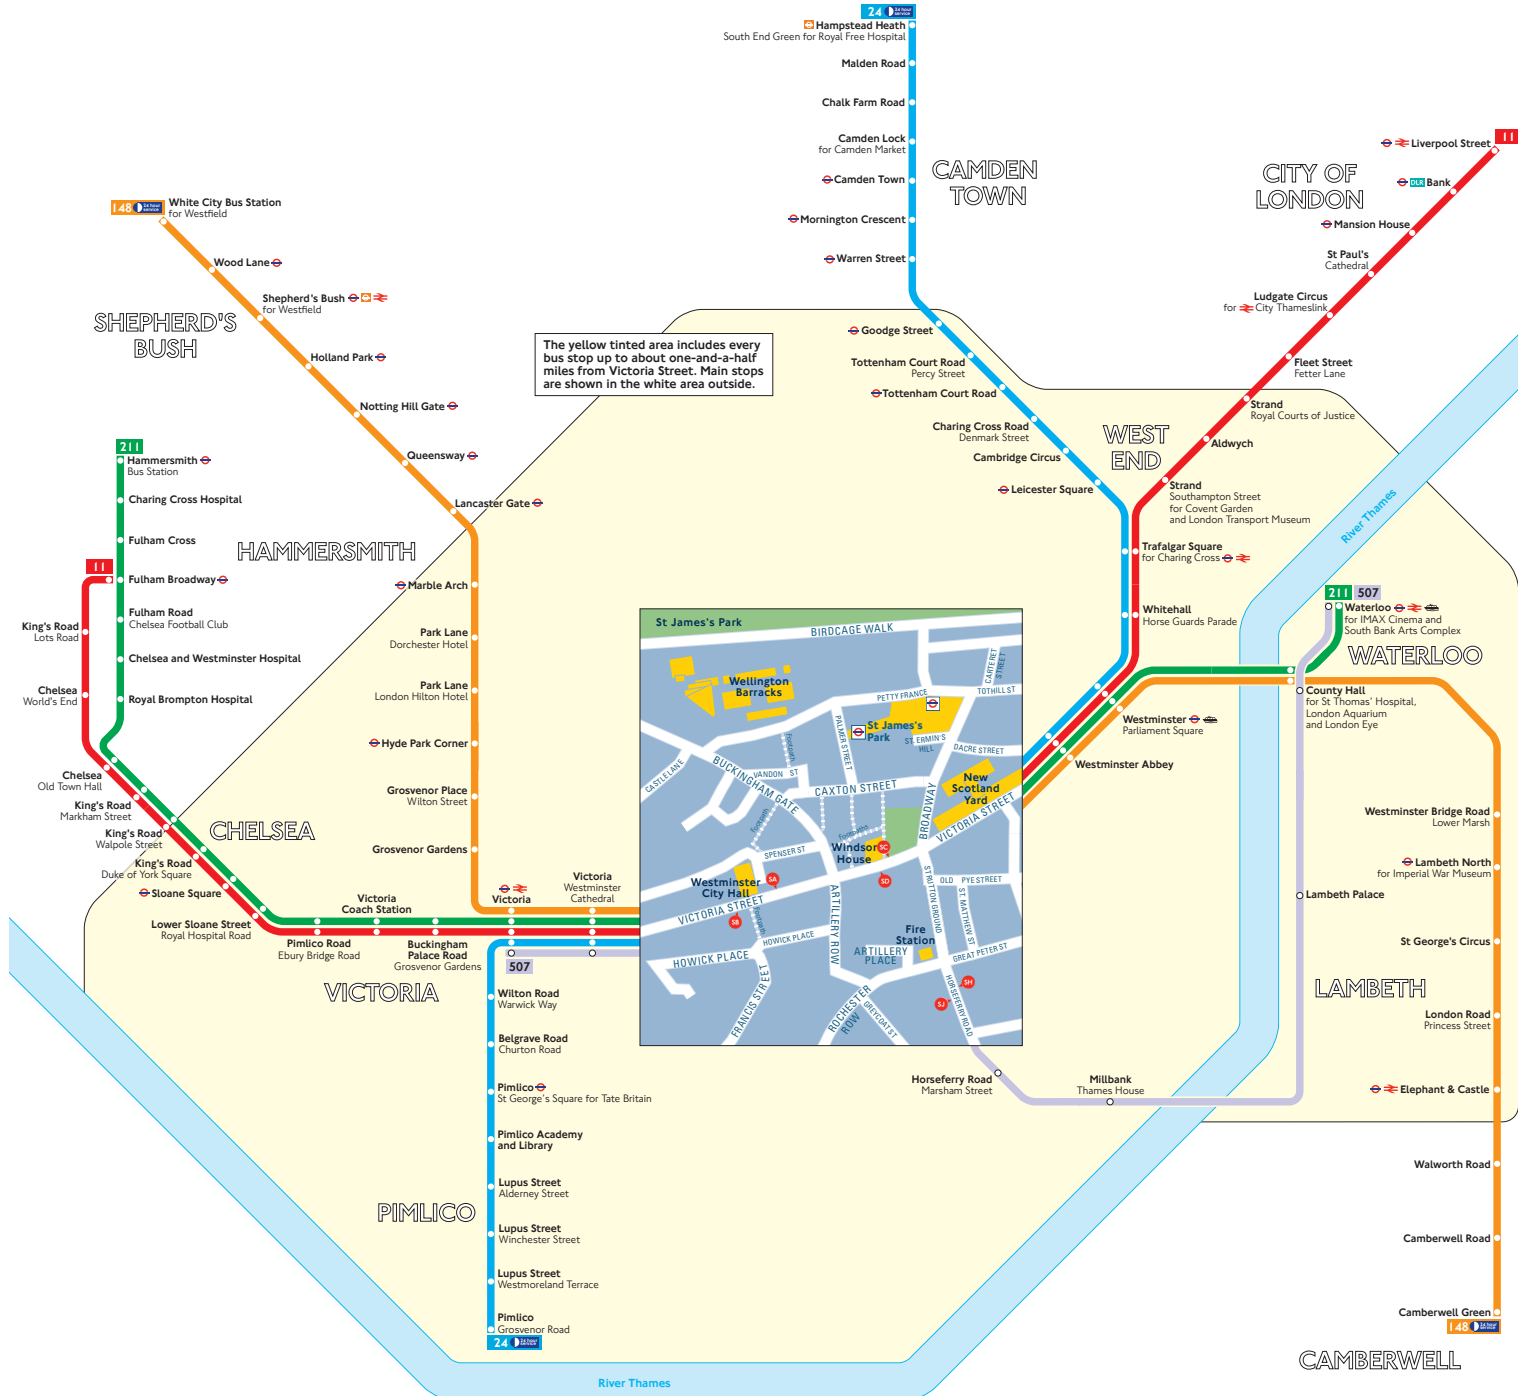

Buses from Victoria Street

Route finder

Day buses including 24-hour services

Bus route	Towards	Bus stops
111	Fulham Broadway	SB SD
	Liverpool Street	SA SC
24	Hampstead Heath	SA SC
	Pimlico	SB SD
148	Camberwell Green	SA SC
	White City	SB SD
211	Hammersmith	SB SD
	Waterloo	SA SC
507	Victoria	SB SJ
	Waterloo	SH

Night buses

For night bus information, please see separate poster