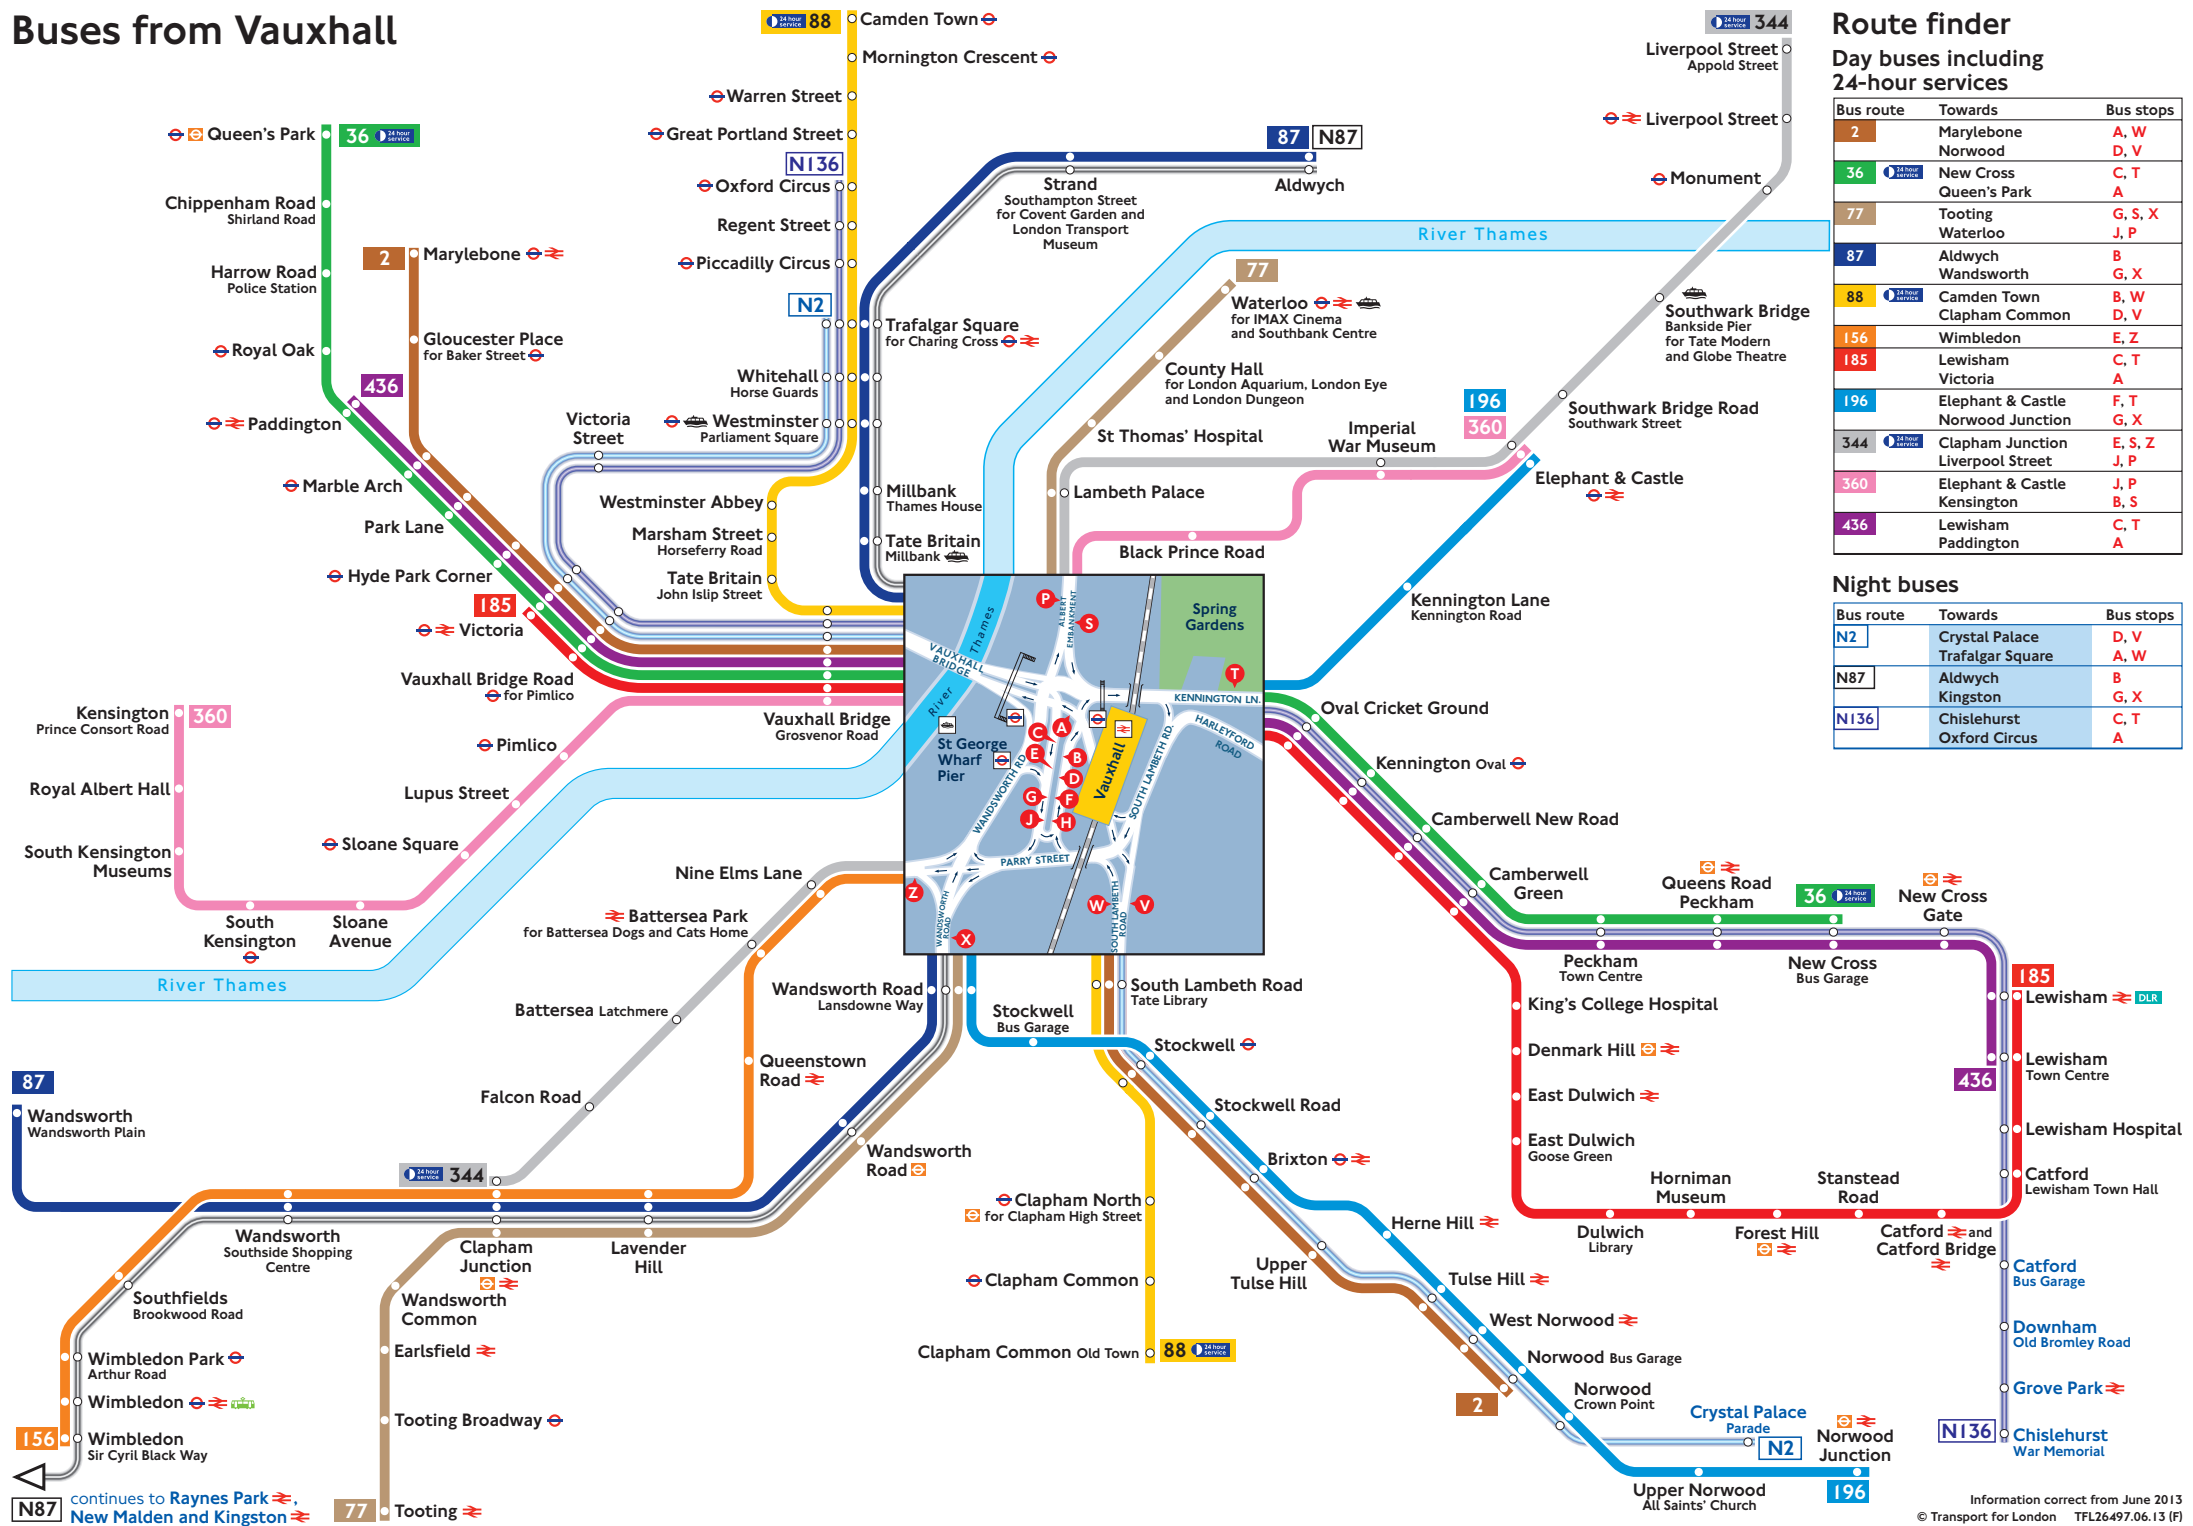

Buses from Vauxhall

Route finder

Day buses including 24-hour services

Bus route	Towards	Bus stops
2	Marylebone Norwood	A, W D, V
36	New Cross Queen's Park	C, T A
77	Tooting Waterloo	G, S, X J, P
87	Aldwych Wandsworth	B G, X
88	Camden Town Clapham Common	B, W D, V
156	Wimbledon	E, Z
185	Lewisham Victoria	C, T A
196	Elephant & Castle Norwood Junction	F, T G, X
344	Clapham Junction Liverpool Street	E, S, Z J, P
360	Elephant & Castle Kensington	J, P B, S
436	Lewisham Paddington	C, T A

Night buses

Bus route	Towards	Bus stops
N2	Crystal Palace Trafalgar Square	D, V A, W
N87	Aldwych Kingston	B G, X
N136	Chislehurst Oxford Circus	C, T A