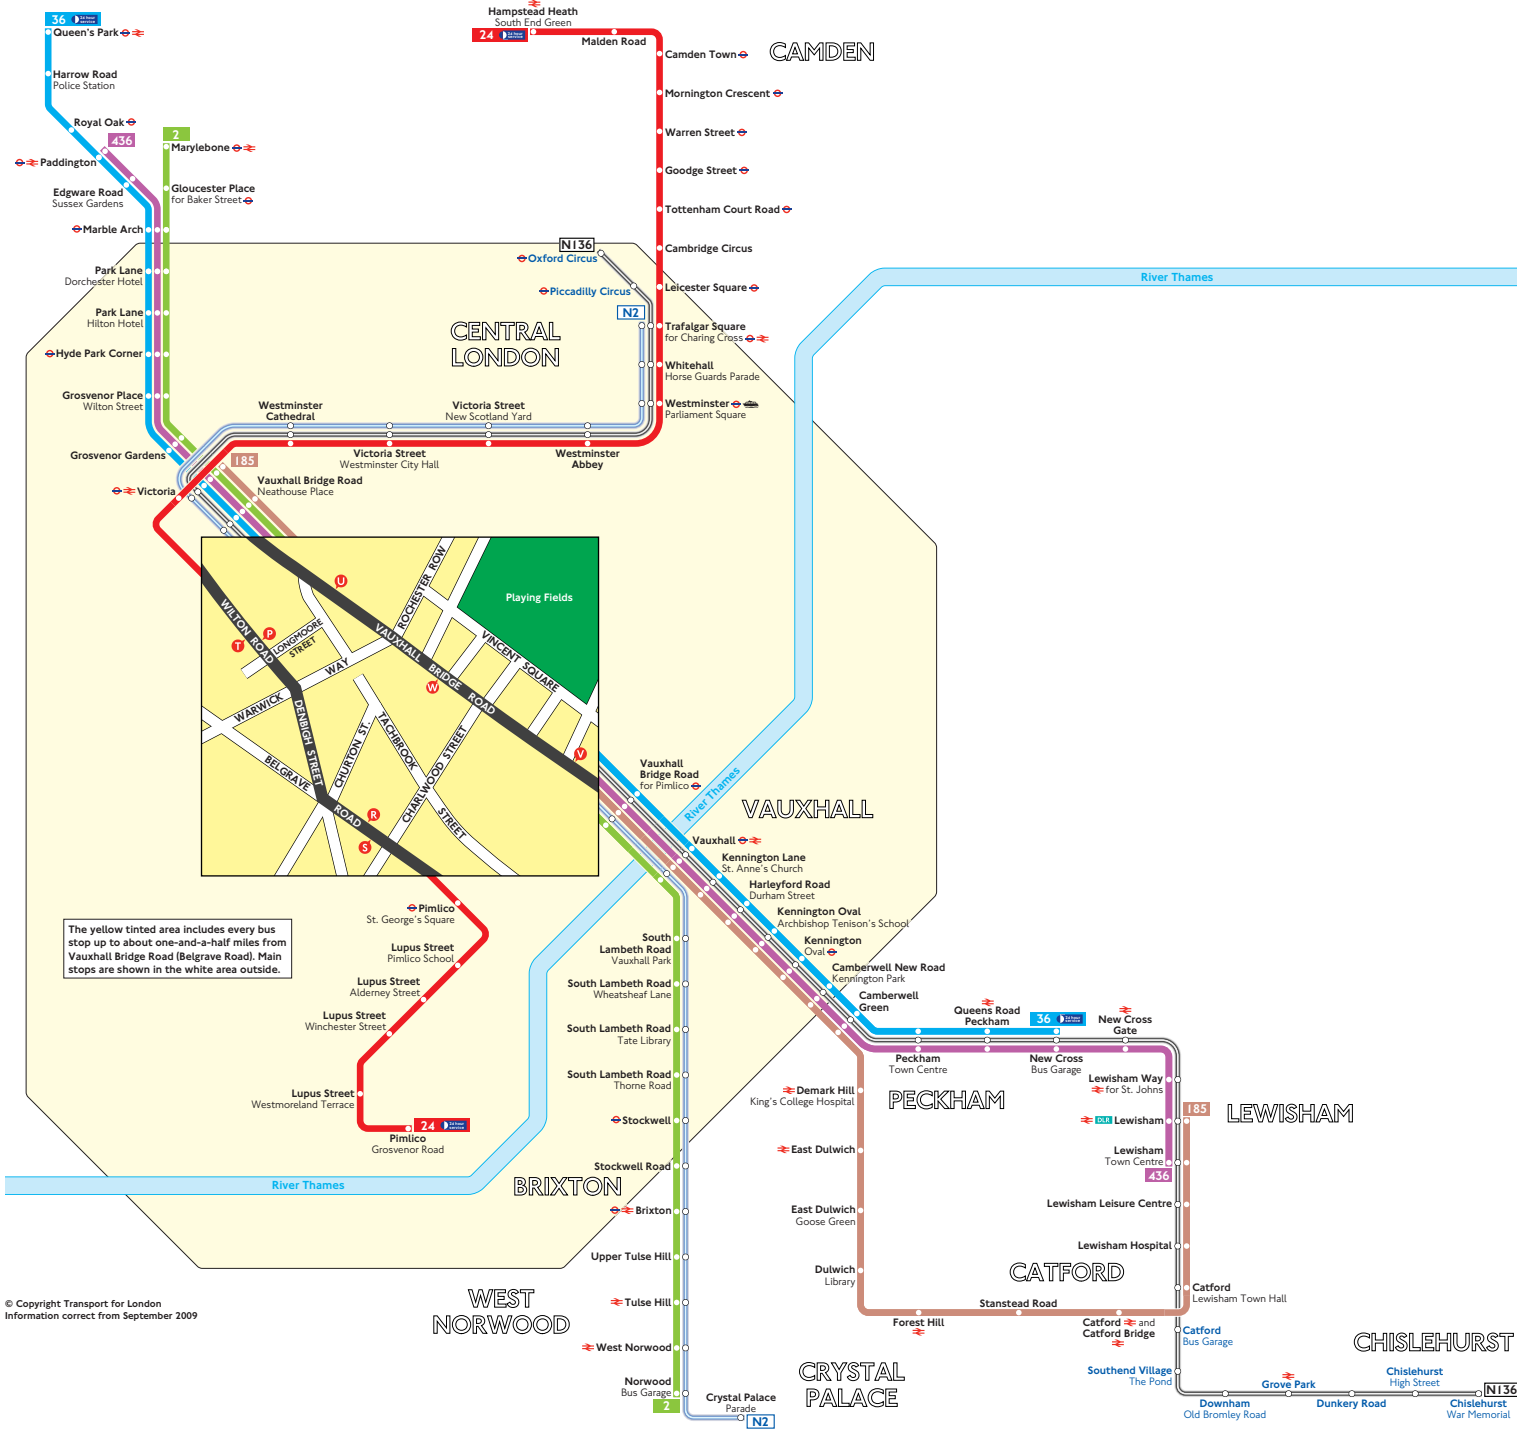

Buses from Vauxhall Bridge Road (Belgrave Road)

Key

- 2 Day buses in black
- N2 Night buses in blue
- Connections with Underground
- Connections with National Rail
- DLR Connections with Docklands Light Railway
- Connections with river boats

Red discs show the bus stop you need for your chosen bus service. The disc appears on the top of the bus stop in the street (see map of town centre in centre of diagram).

Route finder

Day buses including 24-hour routes

Bus route	Towards	Bus stops
2	Marylebone	W
	Norwood	U V
24	Hampstead Heath	S T
	Pimlico	P R
36	New Cross	U V
	Queen's Park	W
185	Lewisham	U V
	Victoria	W
436	Lewisham	U V
	Paddington	W

Night buses

Bus route	Towards	Bus stops
N2	Crystal Palace	U V
	Trafalgar Square	W
N136	Chislehurst	U V
	Oxford Circus	W