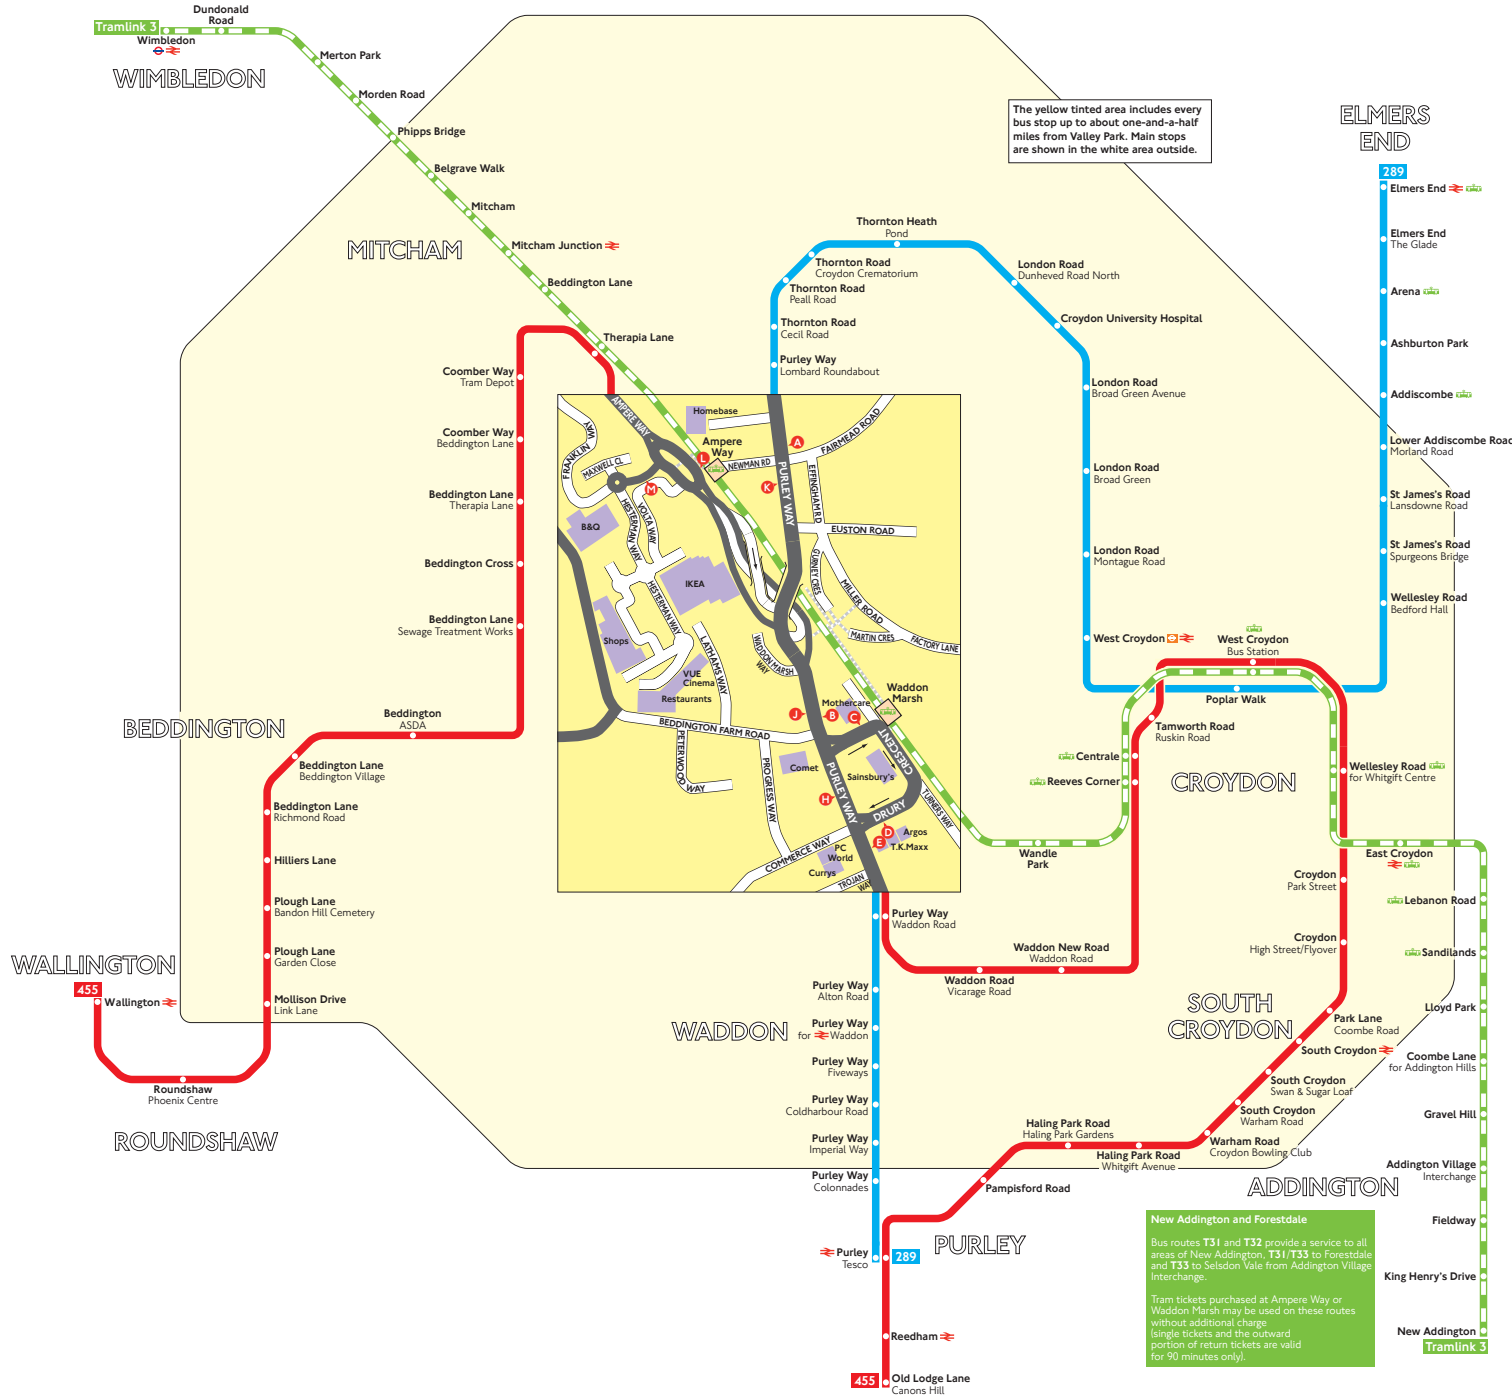

Buses from Valley Park and Purley Way shops

Route finder

Day buses

Bus route	Towards	Bus stops
289	Elmers End	C D H J K
	Purley	A B C D E
455	Old Lodge Lane	B C D E L
	Wallington	C D J M

Trams

Tram route	Towards	Tram stops
3	New Addington	Tram stops
	Wimbledon	Tram stops