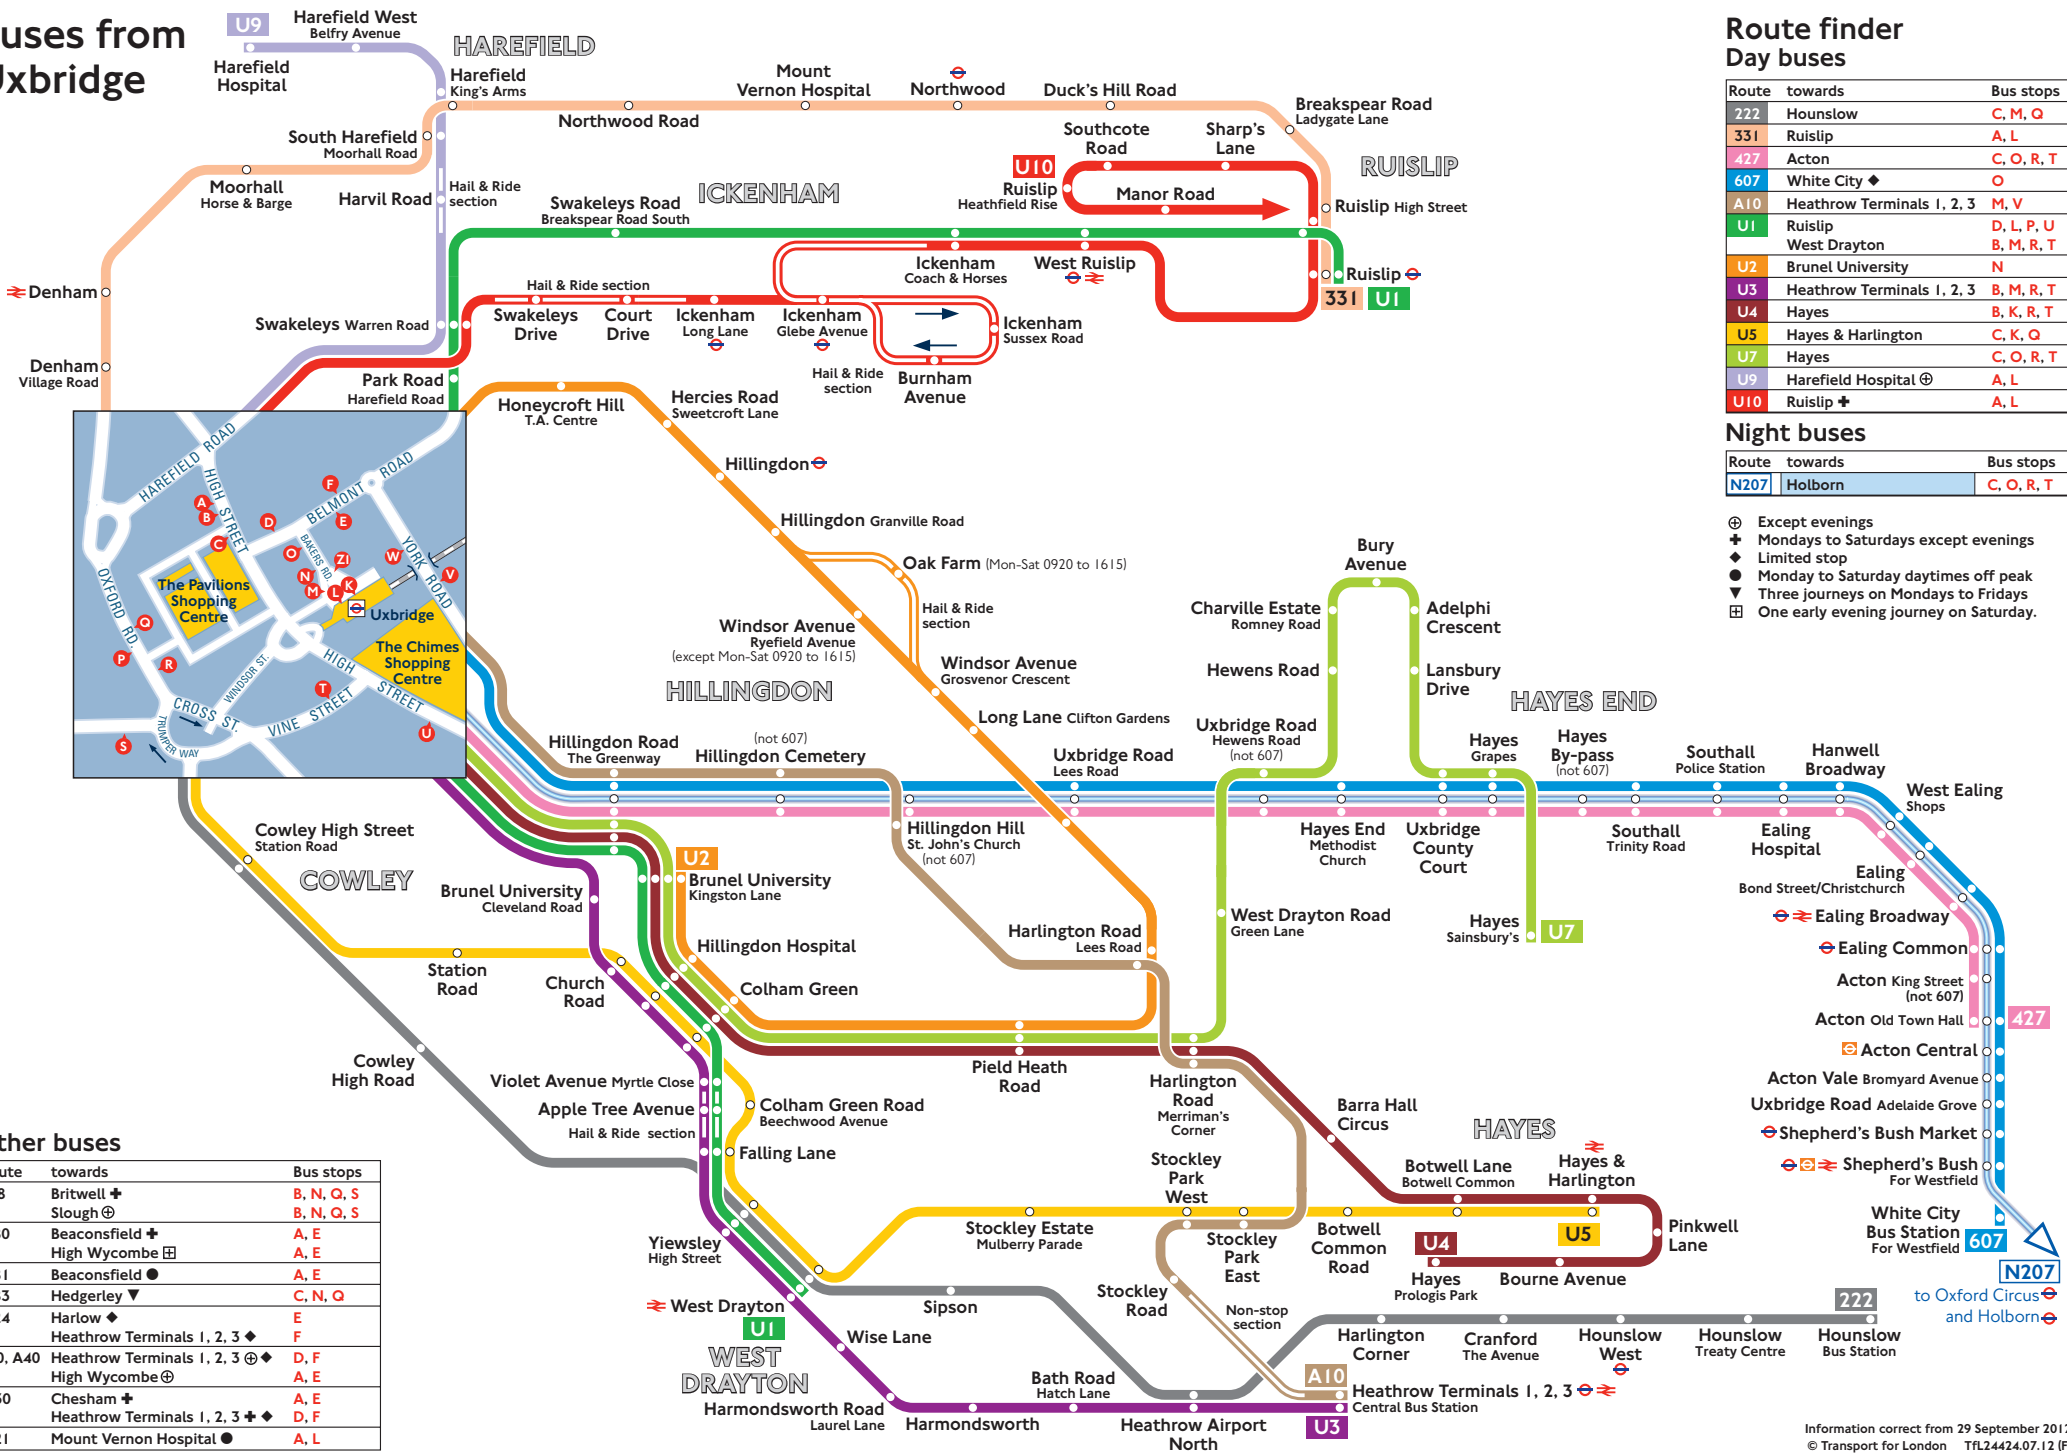

Buses from Uxbridge

Route finder

Route	towards	Bus stops
222	Hounslow	C, M, Q
331	Ruislip	A, L
427	Action	C, O, R, T
607	White City	O
A10	Heathrow Terminals 1, 2, 3	M, V
U1	Ruislip	D, L, P, U
	West Drayton	B, M, R, T
U2	Brunel University	N
U3	Heathrow Terminals 1, 2, 3	B, M, R, T
U4	Hayes	B, K, R, T
U5	Hayes & Harlington	C, K, Q
U7	Hayes	C, O, R, T
U9	Harefield Hospital	A, L
U10	Ruislip	A, L

Night buses

Route	towards	Bus stops
N207	Holborn	C, O, R, T

- ⊕ Except evenings
- ⊕ Mondays to Saturdays except evenings
- ◆ Limited stop
- Monday to Saturday daytimes off peak
- ▼ Three journeys on Mondays to Fridays
- ☒ One early evening journey on Saturday.

Other buses

Route	towards	Bus stops
58	Britwell ⊕ Slough ⊕	B, N, Q, S B, N, Q, S
580	Beaconsfield ⊕ High Wycombe ☒	A, E A, E
581	Beaconsfield ●	A, E
583	Hedgerley ▼	C, N, Q
724	Harlow ◆	E
	Heathrow Terminals 1, 2, 3 ◆	F
740, A40	Heathrow Terminals 1, 2, 3 ⊕◆ High Wycombe ⊕	D, F A, E
A30	Chesham ⊕ Heathrow Terminals 1, 2, 3 ⊕◆	A, E D, F
R21	Mount Vernon Hospital ●	A, L