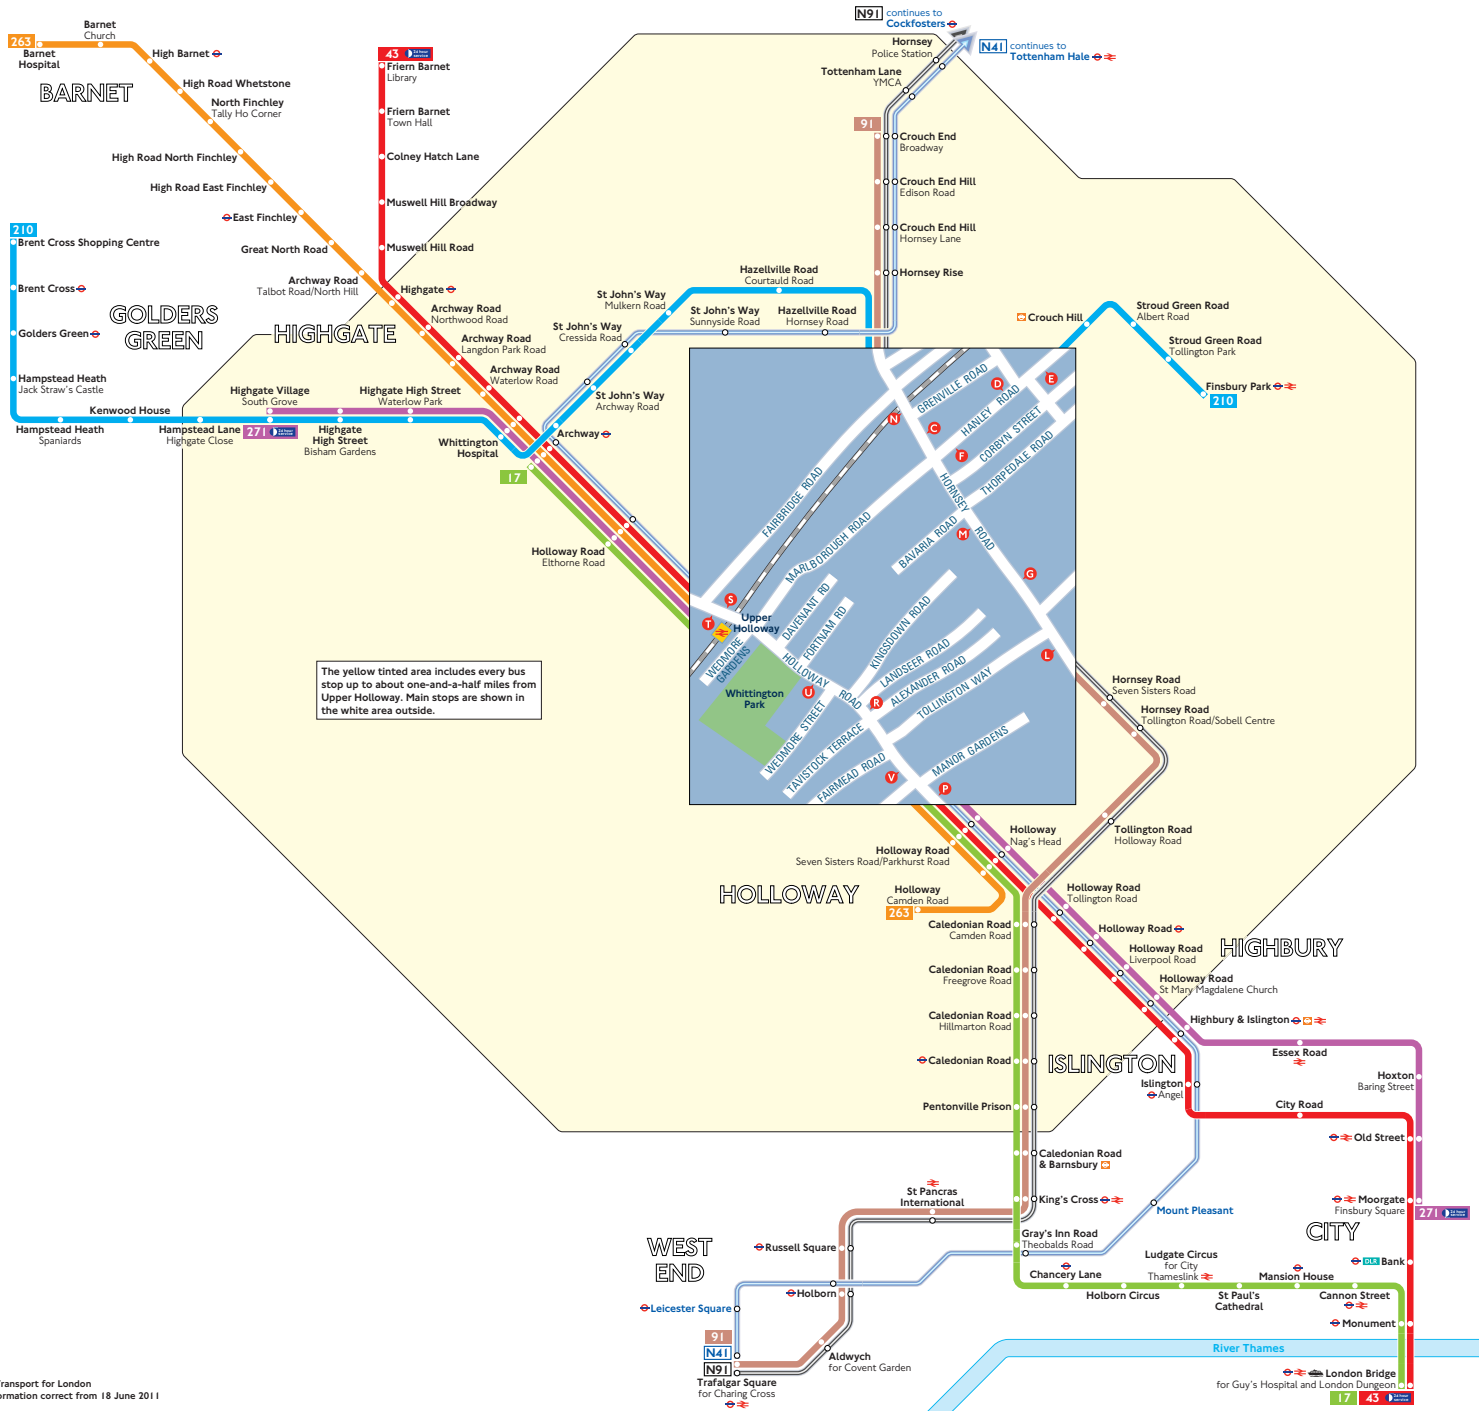

Buses from Upper Holloway

Key

- 17 Day buses in black
- N41 Night buses in blue
- Connections with London Underground
- Connections with London Overground
- Connections with National Rail
- DLR Connections with Docklands Light Railway
- Connections with river boats

A Red discs show the bus stop you need for your chosen bus service. The disc **A** appears on the top of the bus stop in the street (see map of town centre in centre of diagram).

Route finder

Day buses including 24-hour services

Bus route	Towards	Bus stops
17	Archway London Bridge	TUV PRS
43	Friern Barnet London Bridge	TUV PRS
91	Crouch End Trafalgar Square	LMN CG
210	Brent Cross Shopping Centre Finsbury Park	EFN CD
263	Barnet Hospital Holloway	TUV PRS
271	Highgate Village Moorgate	TUV PRS

Night buses

Bus route	Towards	Bus stops
N41	Tottenham Hale Trafalgar Square	TUV PRS
N91	Cockfosters Trafalgar Square	LMN CG