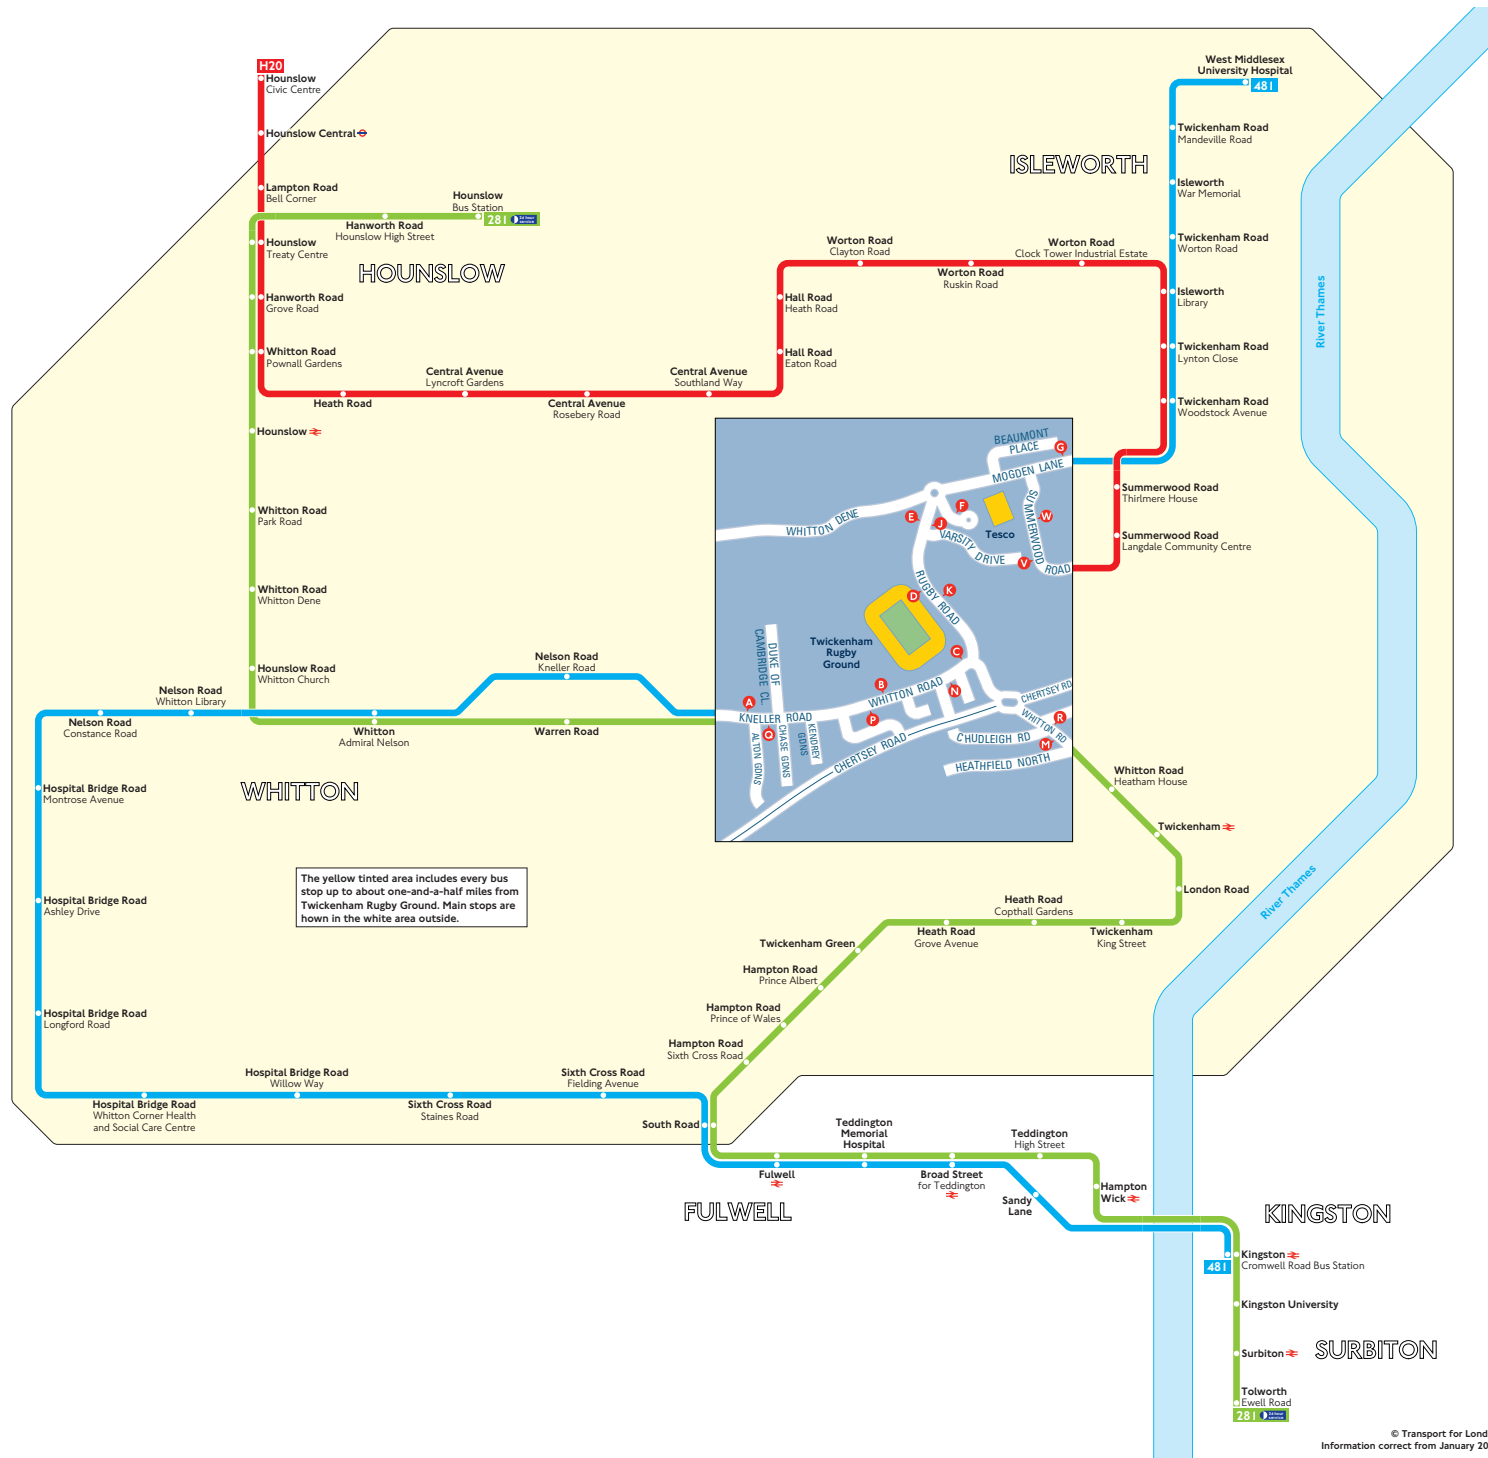

Buses from Twickenham Rugby Ground

Key

- Connections with London Underground
- Connections with National Rail
- Mondays to Saturdays except evenings

Red discs show the bus stop you need for your chosen bus service. The disc **A** appears on the top of the bus stop in the street (see map of town centre in centre of diagram).

Route finder

Day buses including 24-hour routes

Bus route	Towards	Bus stops
281	Hounslow	M N P Q
	Tolworth	A B C R
481	Kingston	F J K N P Q
	West Middlesex University Hospital	A B C D E F G
H20	Hounslow	F W