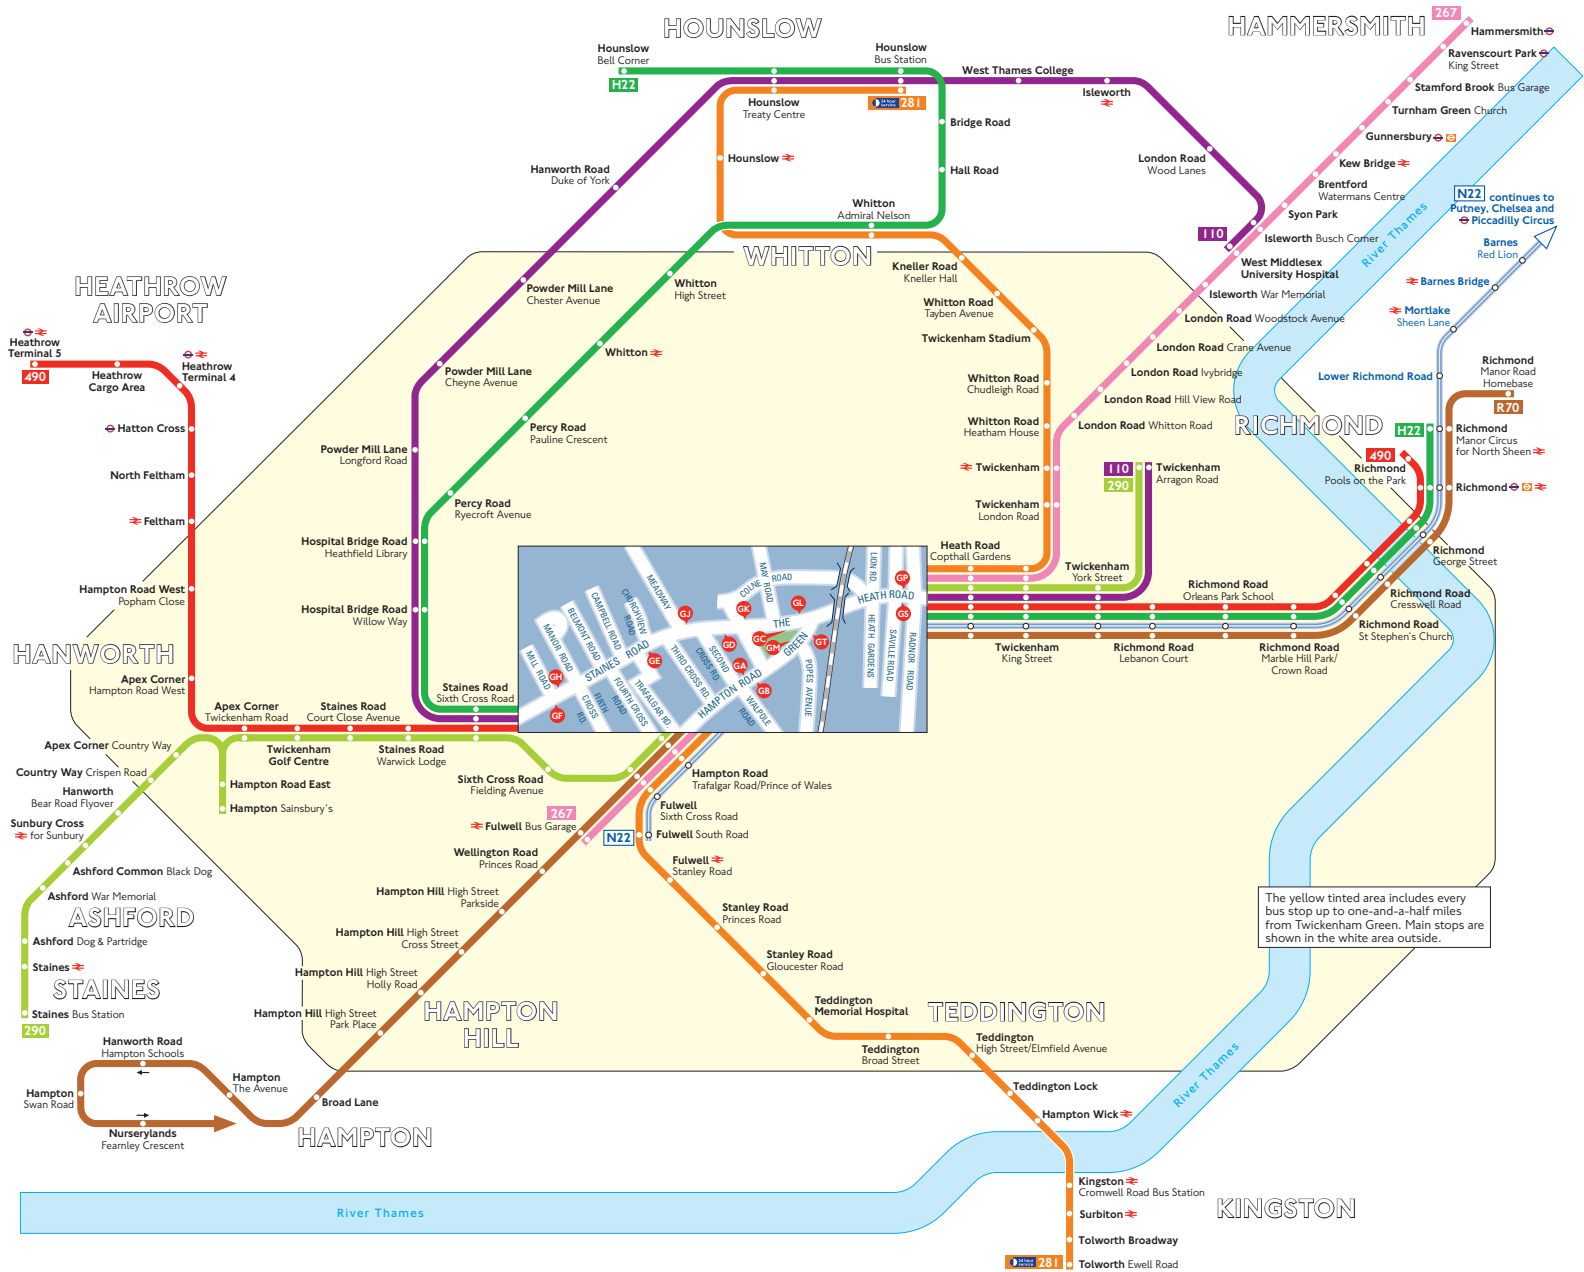

Buses from Twickenham Green

Key

- Connections with London Underground
- Connections with London Overground
- Connections with National Rail

Red discs show the bus stop you need for your chosen bus service. The disc **A** appears on the top of the bus stop in the street (see map of town centre in centre of diagram).

Route finder

Day buses including 24-hour services

Bus route	Towards	Bus stops
110	Twickenham	GH GJ GK GL GP
	West Middlesex University Hospital	GC GD GE GF GS
267	Fulwell	GB GS GT
	Hammersmith	GA GM GP
281	Hounslow	GA GM GP
	Tolworth	GB GS GT
290	Staines	GB GS GT
	Twickenham	GA GM GP
490	Heathrow Terminal 5	GC GD GE GF GS
	Richmond	GH GJ GK GL GP
H22	Hounslow	GC GD GE GF GS
	Richmond	GH GJ GK GL GP
R70	Nurserylands	GB GS GT
	Richmond	GA GM GP

Night buses

Bus route	Towards	Bus stops
N22	Fulwell	GB GS GT
	Piccadilly Circus	GA GM GP