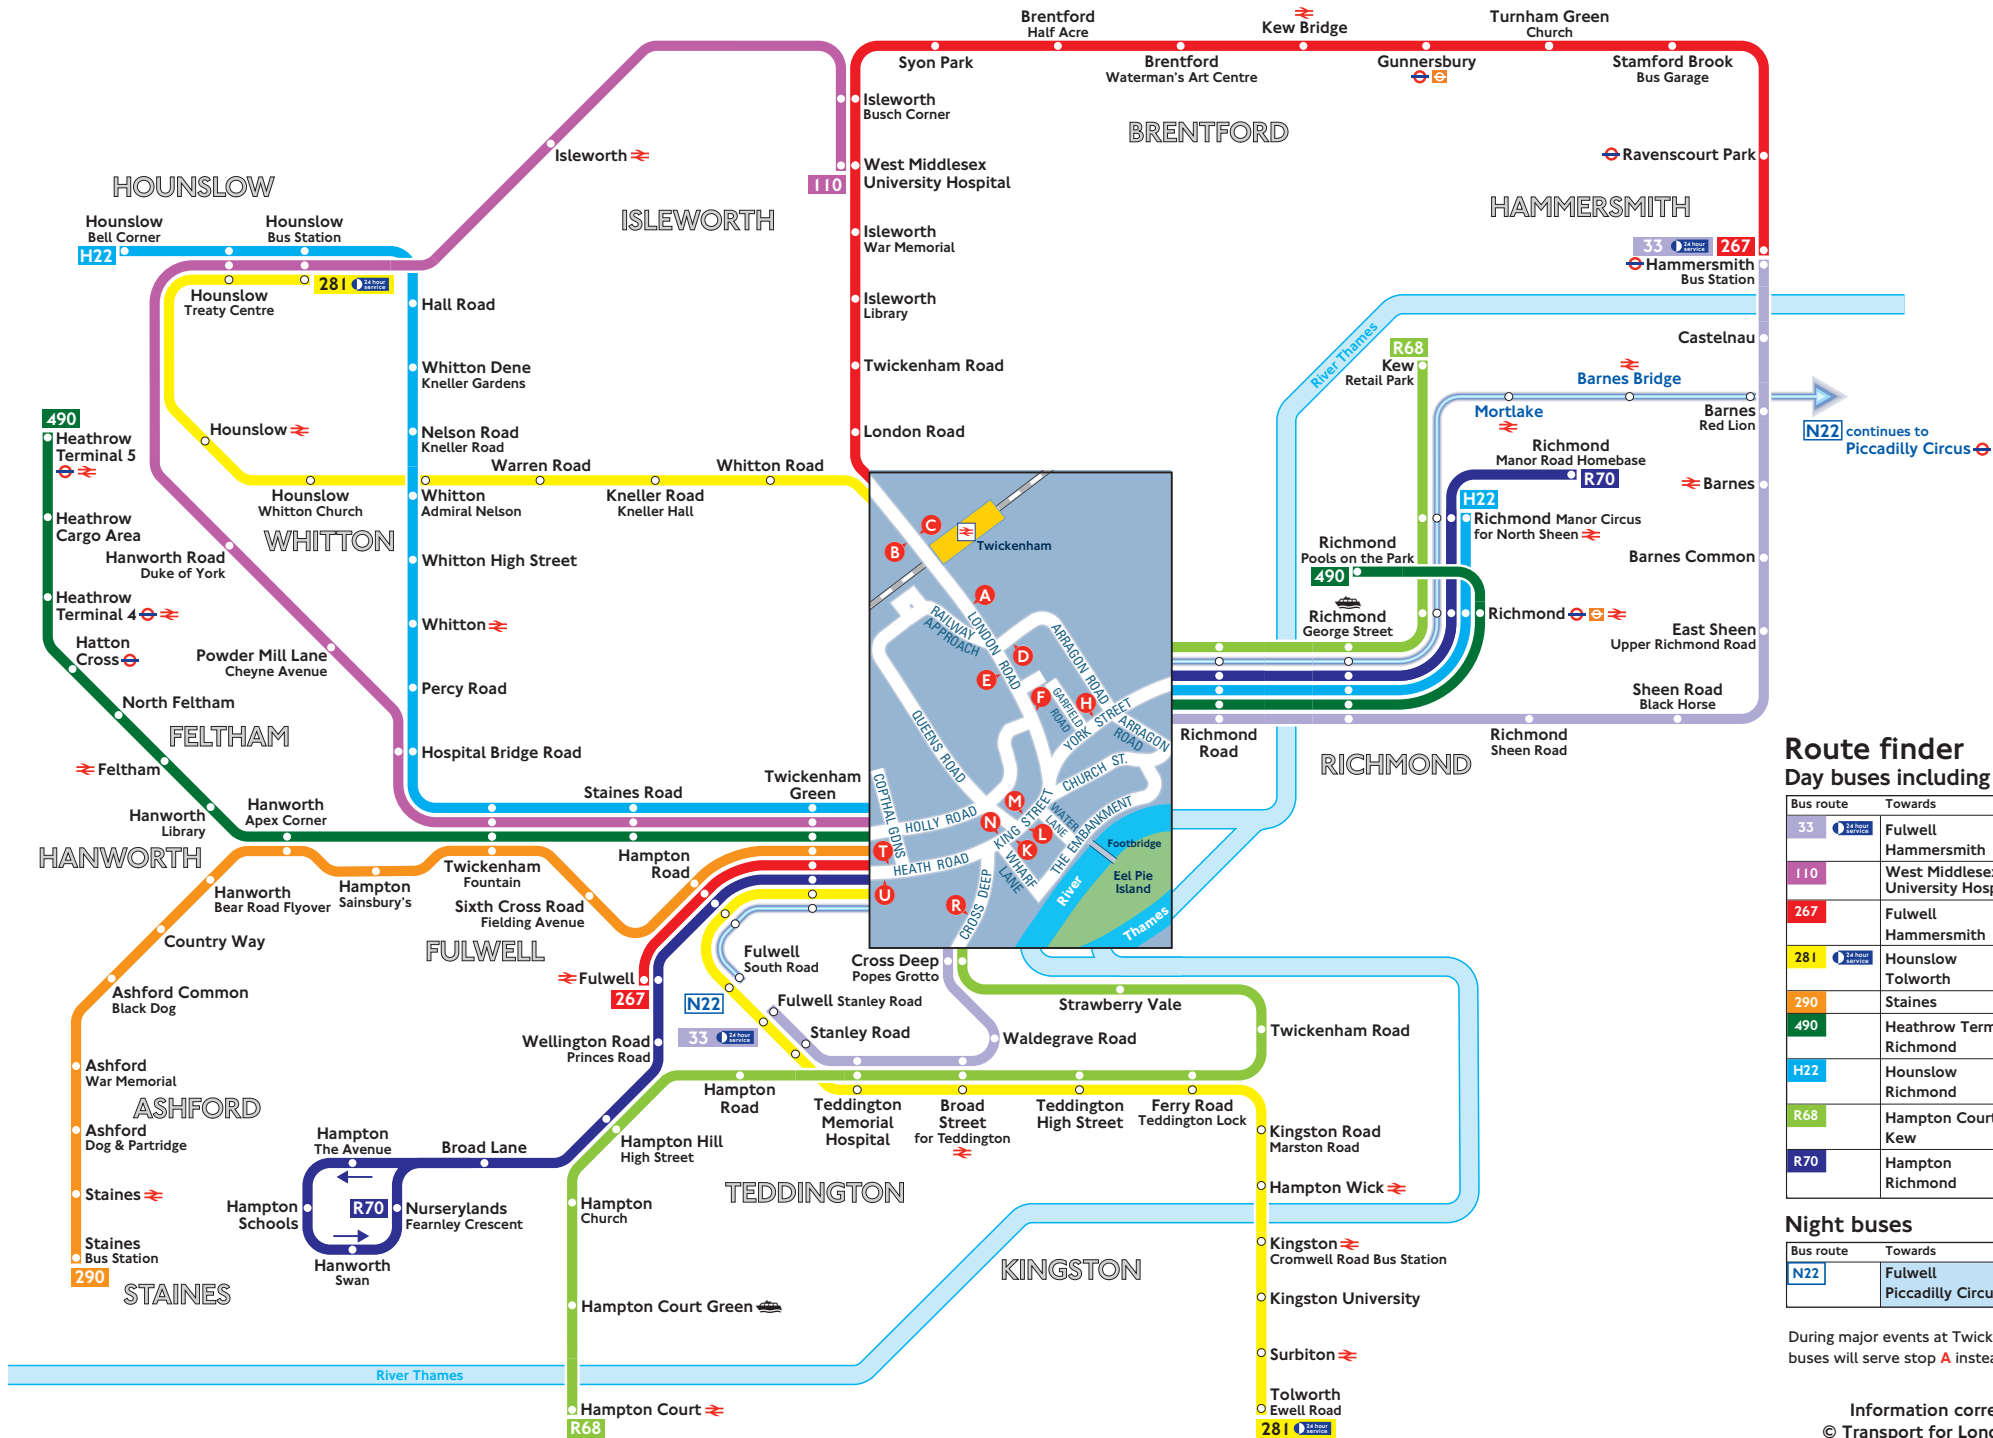

Buses from Twickenham

Route finder

Day buses including 24-hour services

Bus route	Towards	Bus stops
33	Fulwell Hammersmith	K H, N, R
110	West Middlesex University Hospital	D, F, L, U
267	Fulwell Hammersmith	C, F, L, U B, E, M, T
281	Hounslow Tolworth	B, E, M, T C, F, L, U
290	Staines	D, F, L, U
490	Heathrow Terminal 5 Richmond	L, U H, N, T
H22	Hounslow Richmond	L, U H, N, T
R68	Hampton Court Kew	K H, N, R
R70	Hampton Richmond	L, U H, N, T

Night buses

Bus route	Towards	Bus stops
N22	Fulwell Piccadilly Circus	L, U H, N, T

During major events at Twickenham Rugby Ground buses will serve stop A instead of stop C.