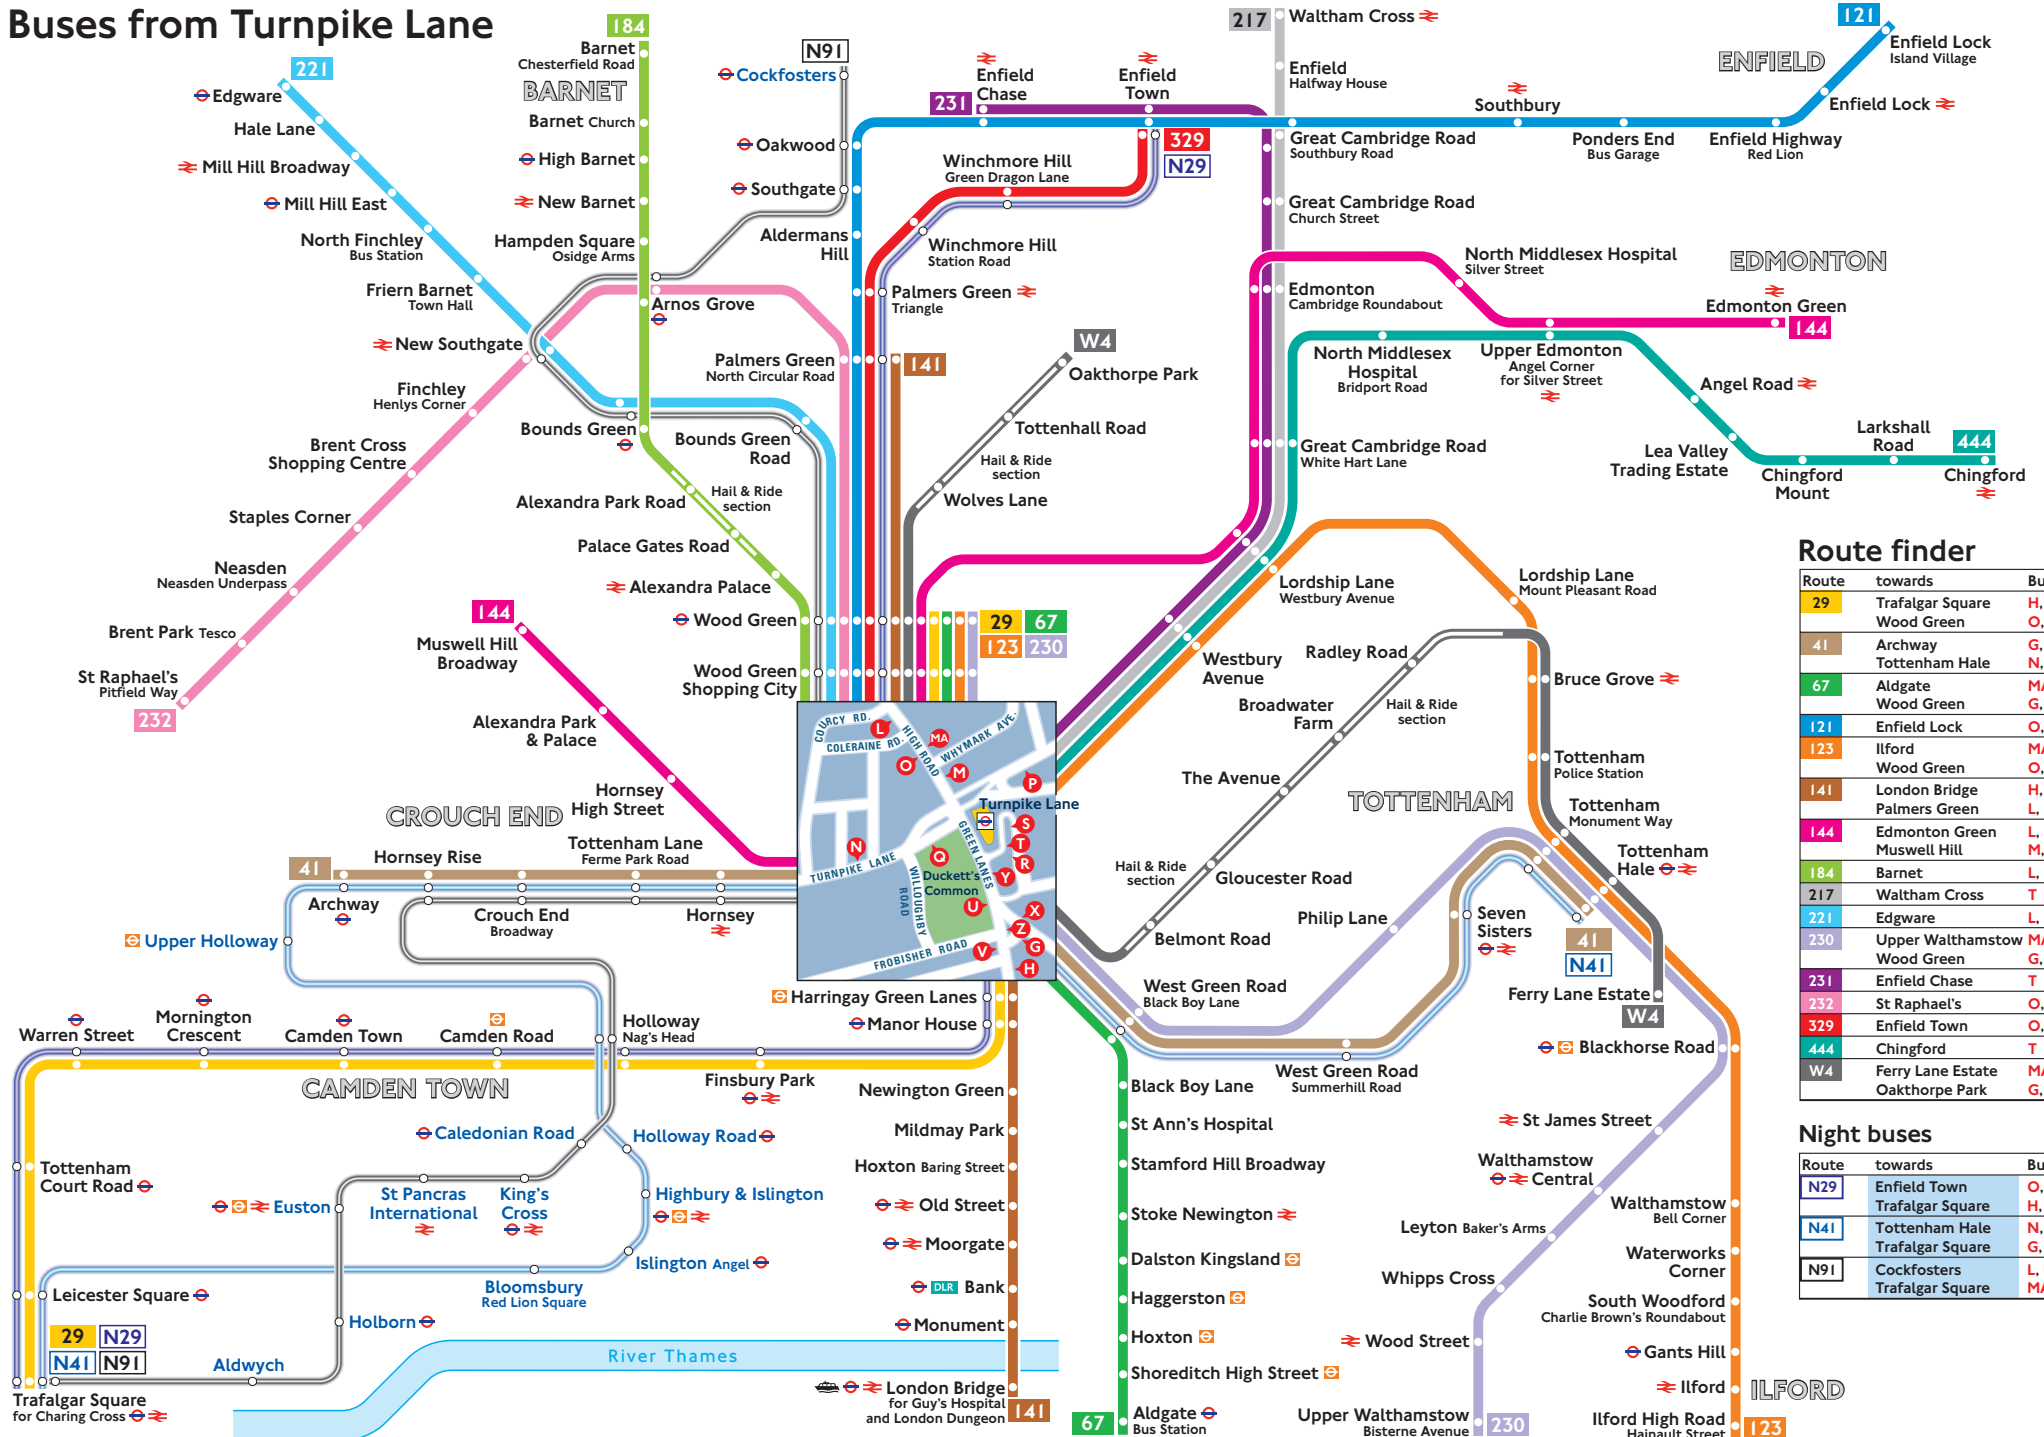

# Buses from Turnpike Lane

## Route finder

Route	towards	Bus stops
29	Trafalgar Square Wood Green	H, M, Z O, U, V
41	Archway Tottenham Hale	G, Q, U N, Y
67	Aldgate Wood Green	MA, Y G, L, U
121	Enfield Lock	O, S
123	Ilford Wood Green	MA, T O, P
141	London Bridge Palmers Green	H, M, Z L, U, V
144	Edmonton Green Muswell Hill	L, N, T M, Q, R
184	Barnet	L, S
217	Waltham Cross	T
221	Edgware	L, S
230	Upper Walthamstow Wood Green	MA, Y G, L, U
231	Enfield Chase	T
232	St Raphael's	O, S
329	Enfield Town	O, S
444	Chingford	T
W4	Ferry Lane Estate Oakthorpe Park	MA, Y G, L, U

## Night buses

Route	towards	Bus stops
N29	Enfield Town Trafalgar Square	O, U, V H, M, Z
N41	Tottenham Hale Trafalgar Square	N, Y G, Q, U
N91	Cockfosters Trafalgar Square	L, N MA, Q