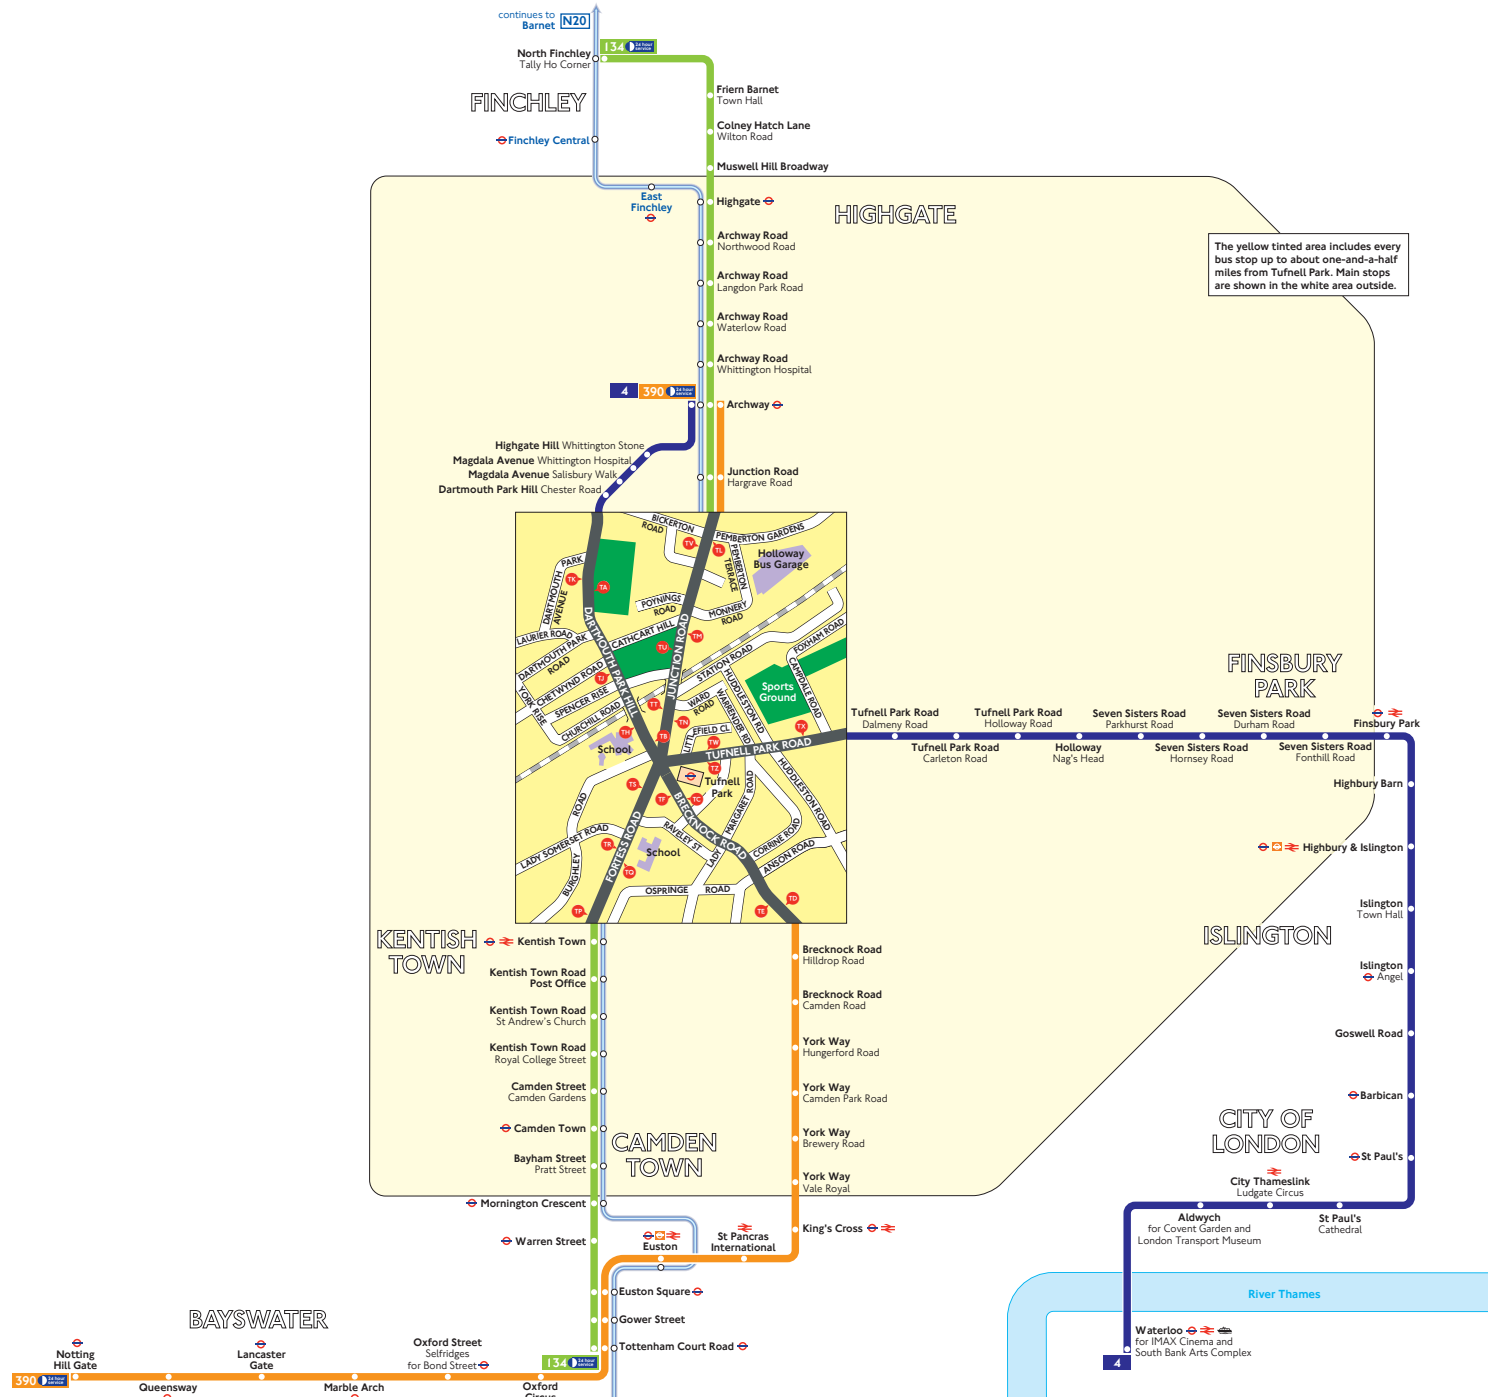

# Buses from Tufnell Park

## Route finder

### Day buses including 24-hour services

Bus route	Towards	Bus stops
4	Archway	TH TU TK TZ
	Waterloo	TA TB TW TX
134	North Finchley	TR TS TT TV
	Tottenham Court Road	TU TN TO
390	Archway	TE TF TT TV
	Notting Hill Gate	

### Night buses

Bus route	Towards	Bus stops
N20	Barnet	TR TS TT TU TV
	Trafalgar Square	TU TN TO