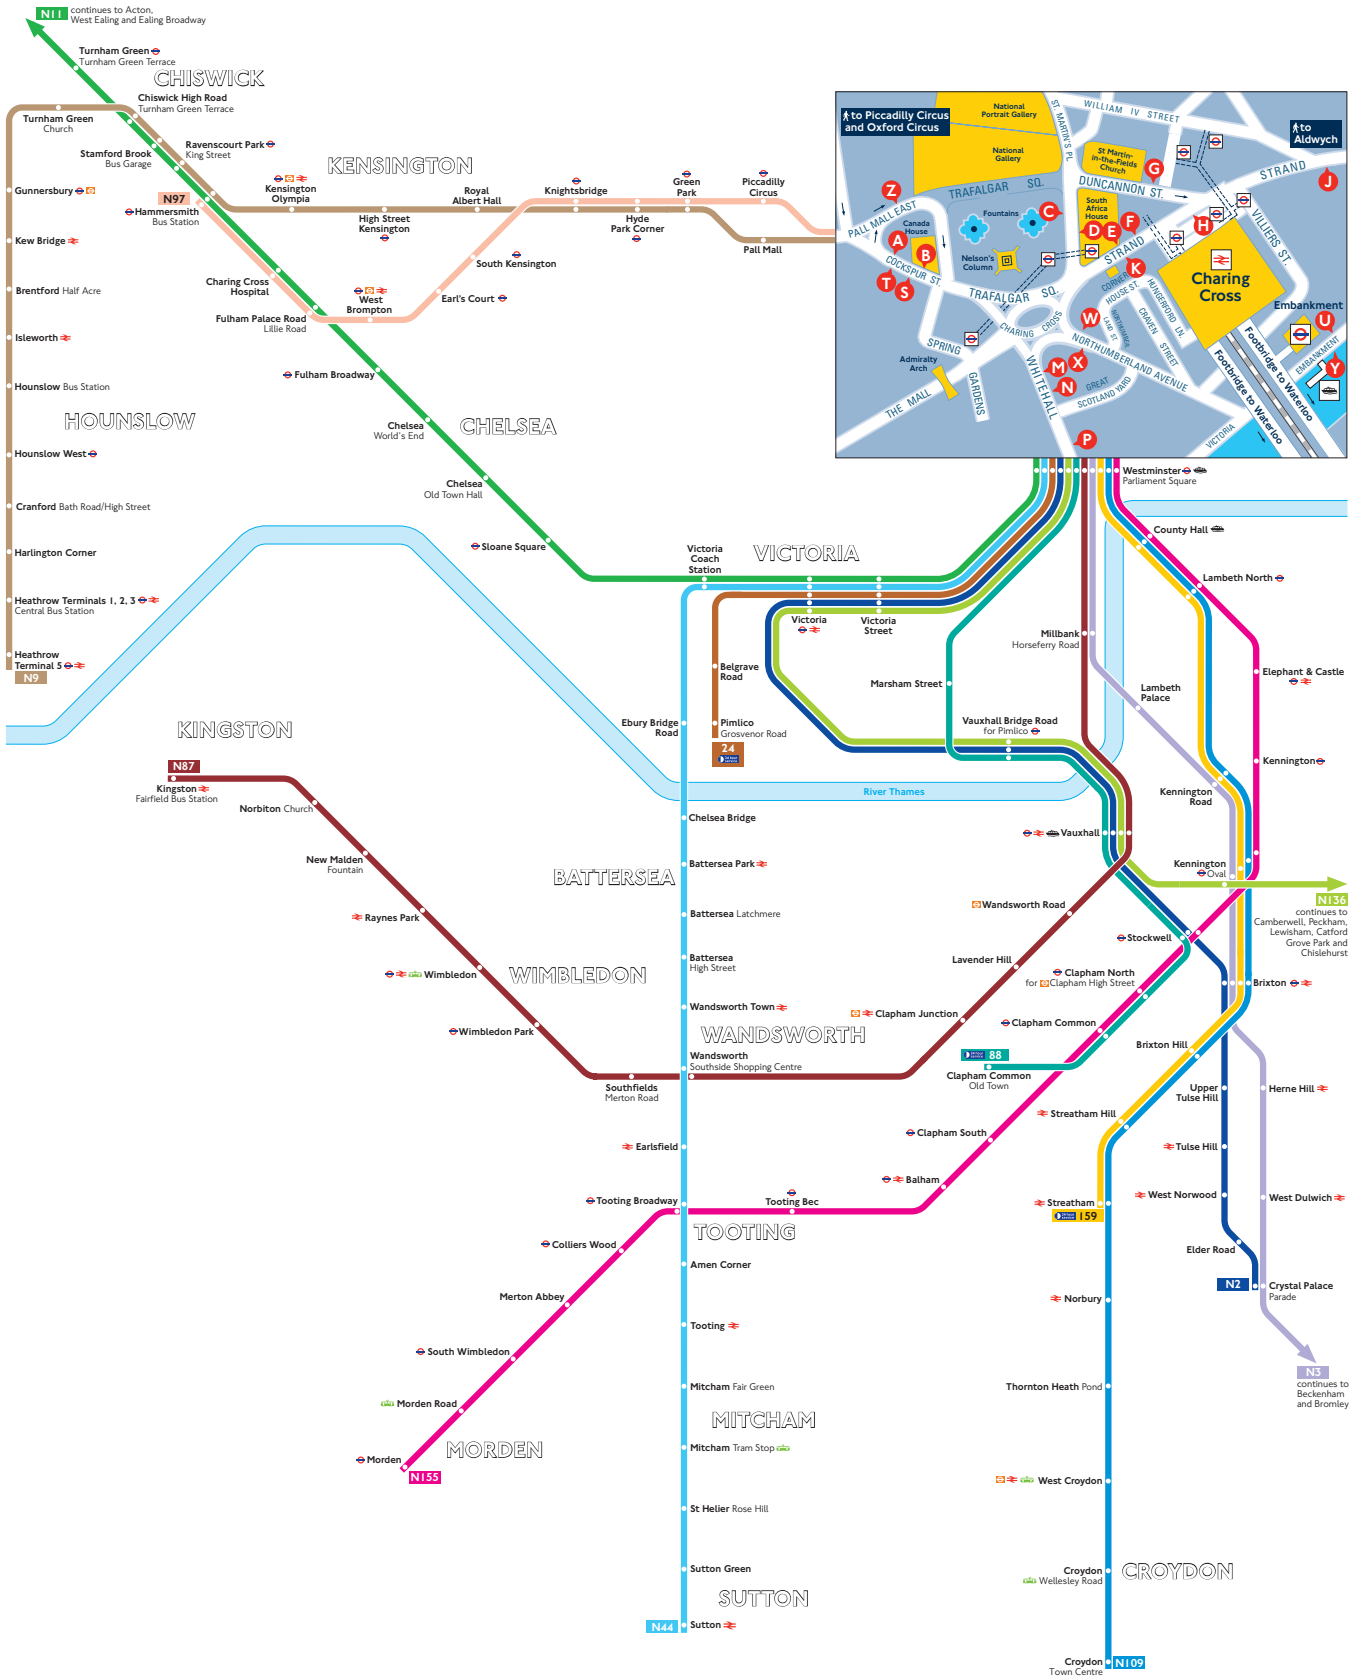

Night buses from Trafalgar Square to south west London

Route finder

Night buses including 24-hour services

Bus route	Towards	Bus stops
24	Pimlico	D, N
88	Clapham Common	A, N
159	Streatham	A, D, P
N2	Crystal Palace	N
N3	Bromley	A, D, P
N9	Heathrow Terminal 5	H, D, S
N11	Ealing Broadway	D, K, N
N44	Sutton	D, K, N
N87	Kingston	D, K, N
N97	Hammersmith	S, X
N109	Croydon	A, D, P
N136	Chislehurst	A, N
N155	Morden	D, K, P

- Connections with London Underground
- Connections with London Overground
- Connections with National Rail
- Connections with Tramlink
- Connections with river boats