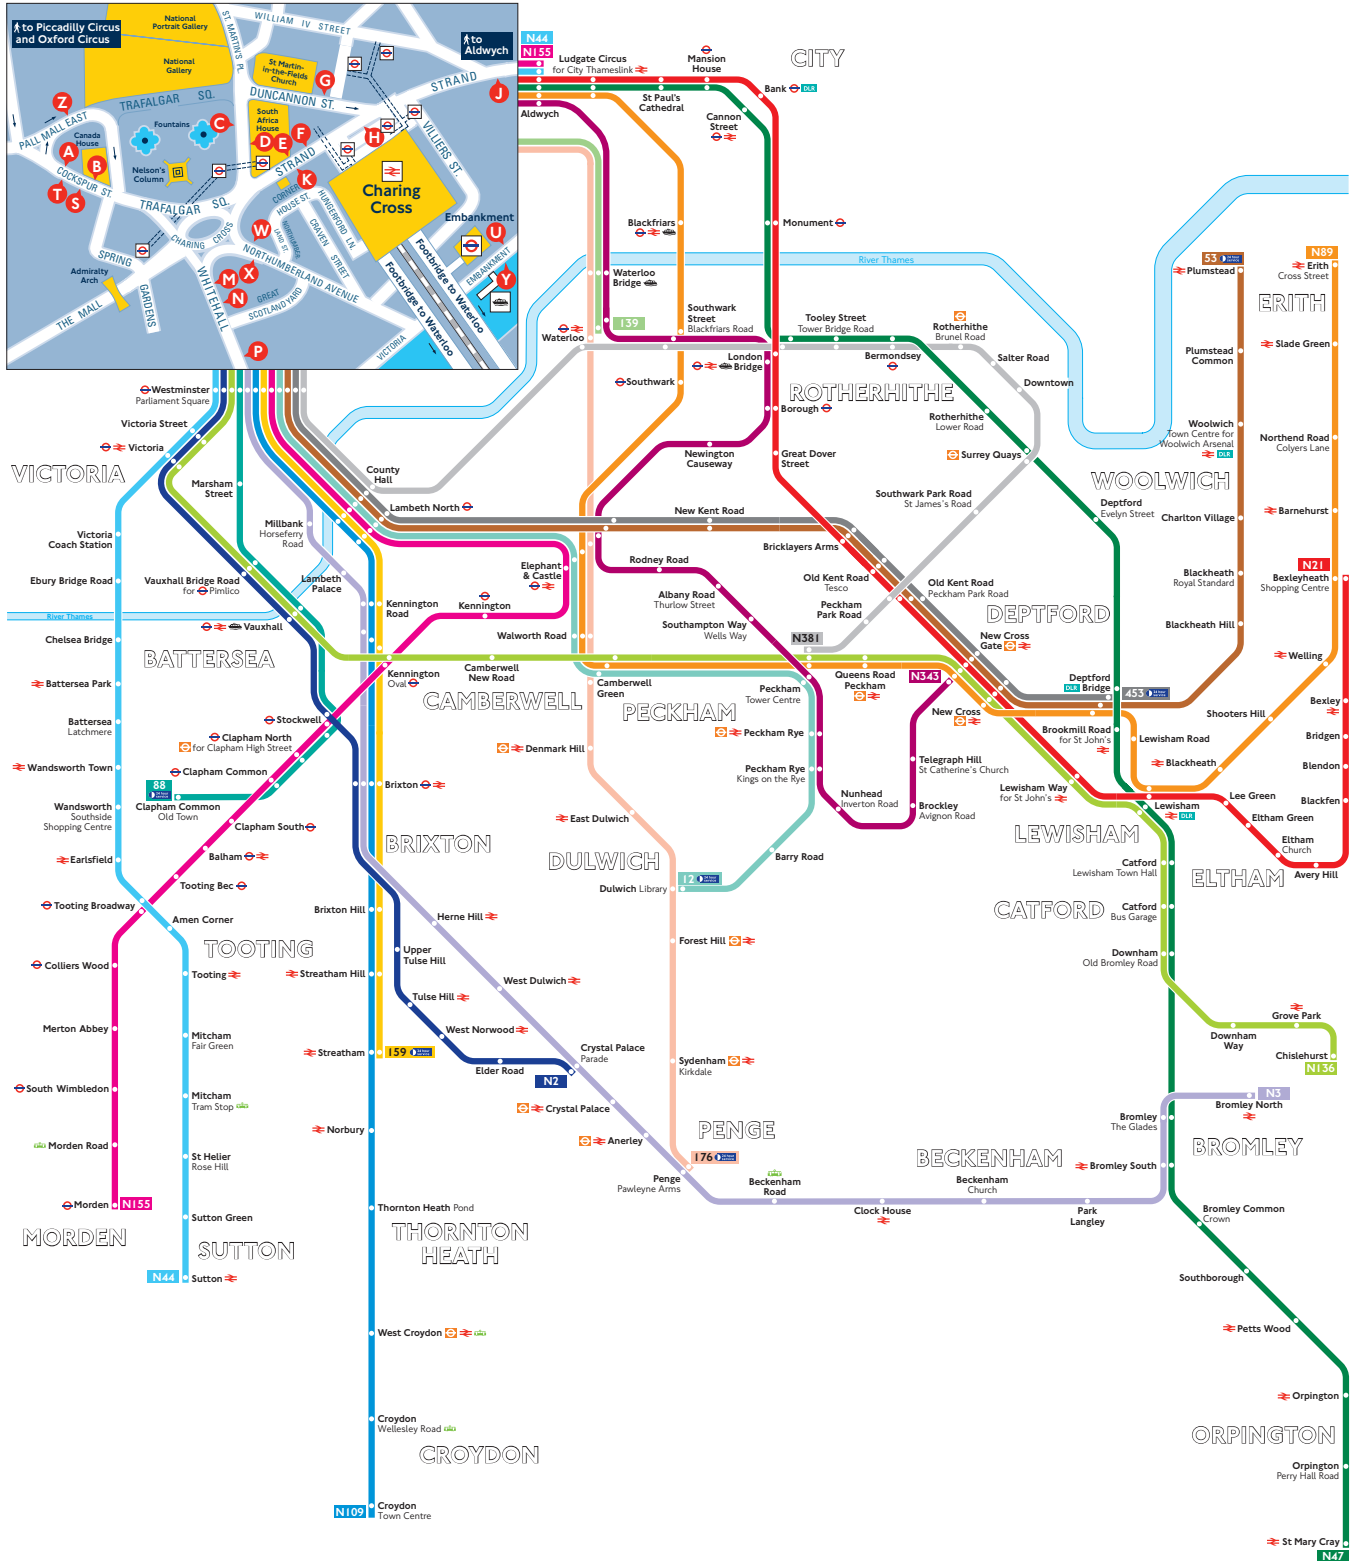

Night buses from Trafalgar Square to south east London

Route finder

Night buses including 24-hour services

Bus route	Towards	Bus stops
12	Dulwich	A P
53	Plumstead	P
88	Clapham Common	A N
139	Waterloo	B G
159	Streatham	A B P
176	Penge	A B P
453	Deptford	A P
N2	Crystal Palace	N
N3	Bromley	A B P
N21	Bexleyheath	G
N44	Sutton	A B P
N47	St. Mary Cray	G
N89	Erith	G
N109	Croydon	A B P
N136	Chislehurst	A N
N155	Morden	A B P
N343	New Cross Gate	G
N381	Peckham	G

- Connections with London Underground
- Connections with London Overground
- Connections with National Rail
- Connections with Docklands Light Railway
- Connections with Tramlink