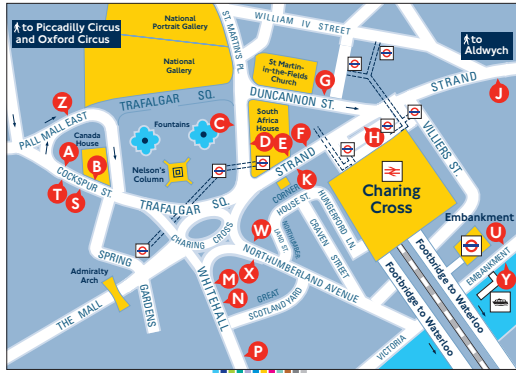

Night buses from Trafalgar Square to south east London

Route finder

Night buses including 24-hour services

Bus route	Towards	Bus stops
12	Dulwich	A P
53	Plumstead	P
88	Clapham Common	A N
139	Waterloo	B G
159	Streatham	A B P
176	Penge	A B P
453	Deptford	A P
N2	Crystal Palace	N
N3	Bromley	A B P
N21	Bexleyheath	G
N44	Sutton	A B P
N47	St. Mary Cray	G
N89	Erith	G
N109	Croydon	A B P
N136	Chislehurst	A N
N155	Morden	A B P
N343	New Cross Gate	G
N381	Peckham	G

- Connections with London Underground
- Connections with London Overground
- Connections with National Rail
- Connections with Docklands Light Railway
- Connections with Tramlink