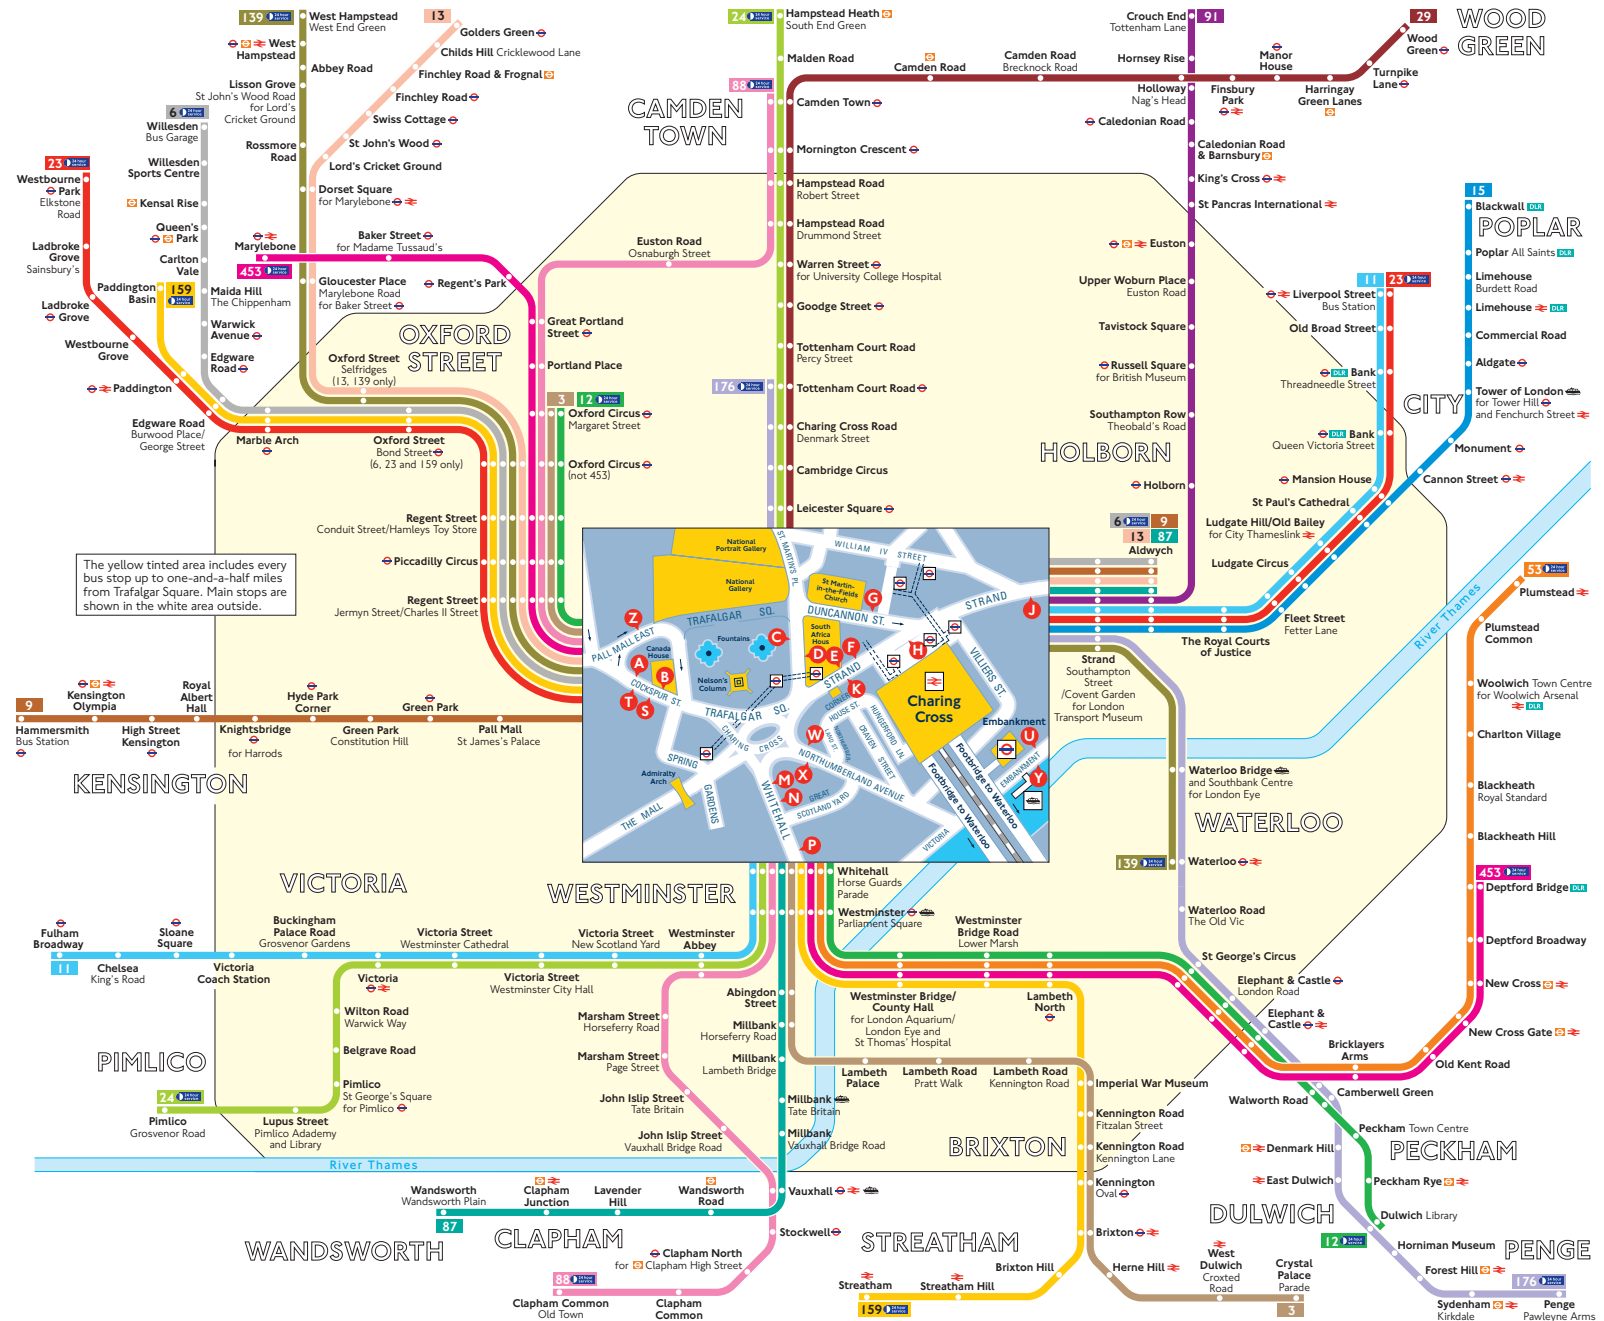

Day buses from Trafalgar Square

Key

- Connections with London Underground
- Connections with London Overground
- Connections with National Rail
- Connections with Docklands Light Railway
- Connections with river boats

Red discs show the bus stop you need for your chosen bus service. The disc **A** appears on the top of the bus stop in the street (see map of town centre in centre of diagram).

Route finder

Day buses including 24-hour services

Bus route	Towards	Bus stops
3	Crystal Palace Oxford Circus	A M P T
6	Aldwych Willesden	B E H J T
9	Aldwych Hammersmith	B E H J S
11	Fulham Broadway Liverpool Street	J K N F
12	Dulwich Oxford Circus	A P T
13	Aldwych Golders Green	B E H J T
15	Blackwall	F
23	Liverpool Street Westbourne Park	F H J T
24	Hampstead Heath Pimlico	C D N
29	Wood Green	C
53	Plumstead	P
87	Aldwych Wandsworth	E J K N
88	Camden Town	T
91	Clapham Common Crouch End	A N F X
139	Waterloo West Hampstead	B G H J T
159	Paddington Basin Streatham	T A M P
176	Penge Tottenham Court Road	G C H J
453	Deptford Bridge Marylebone	A P T