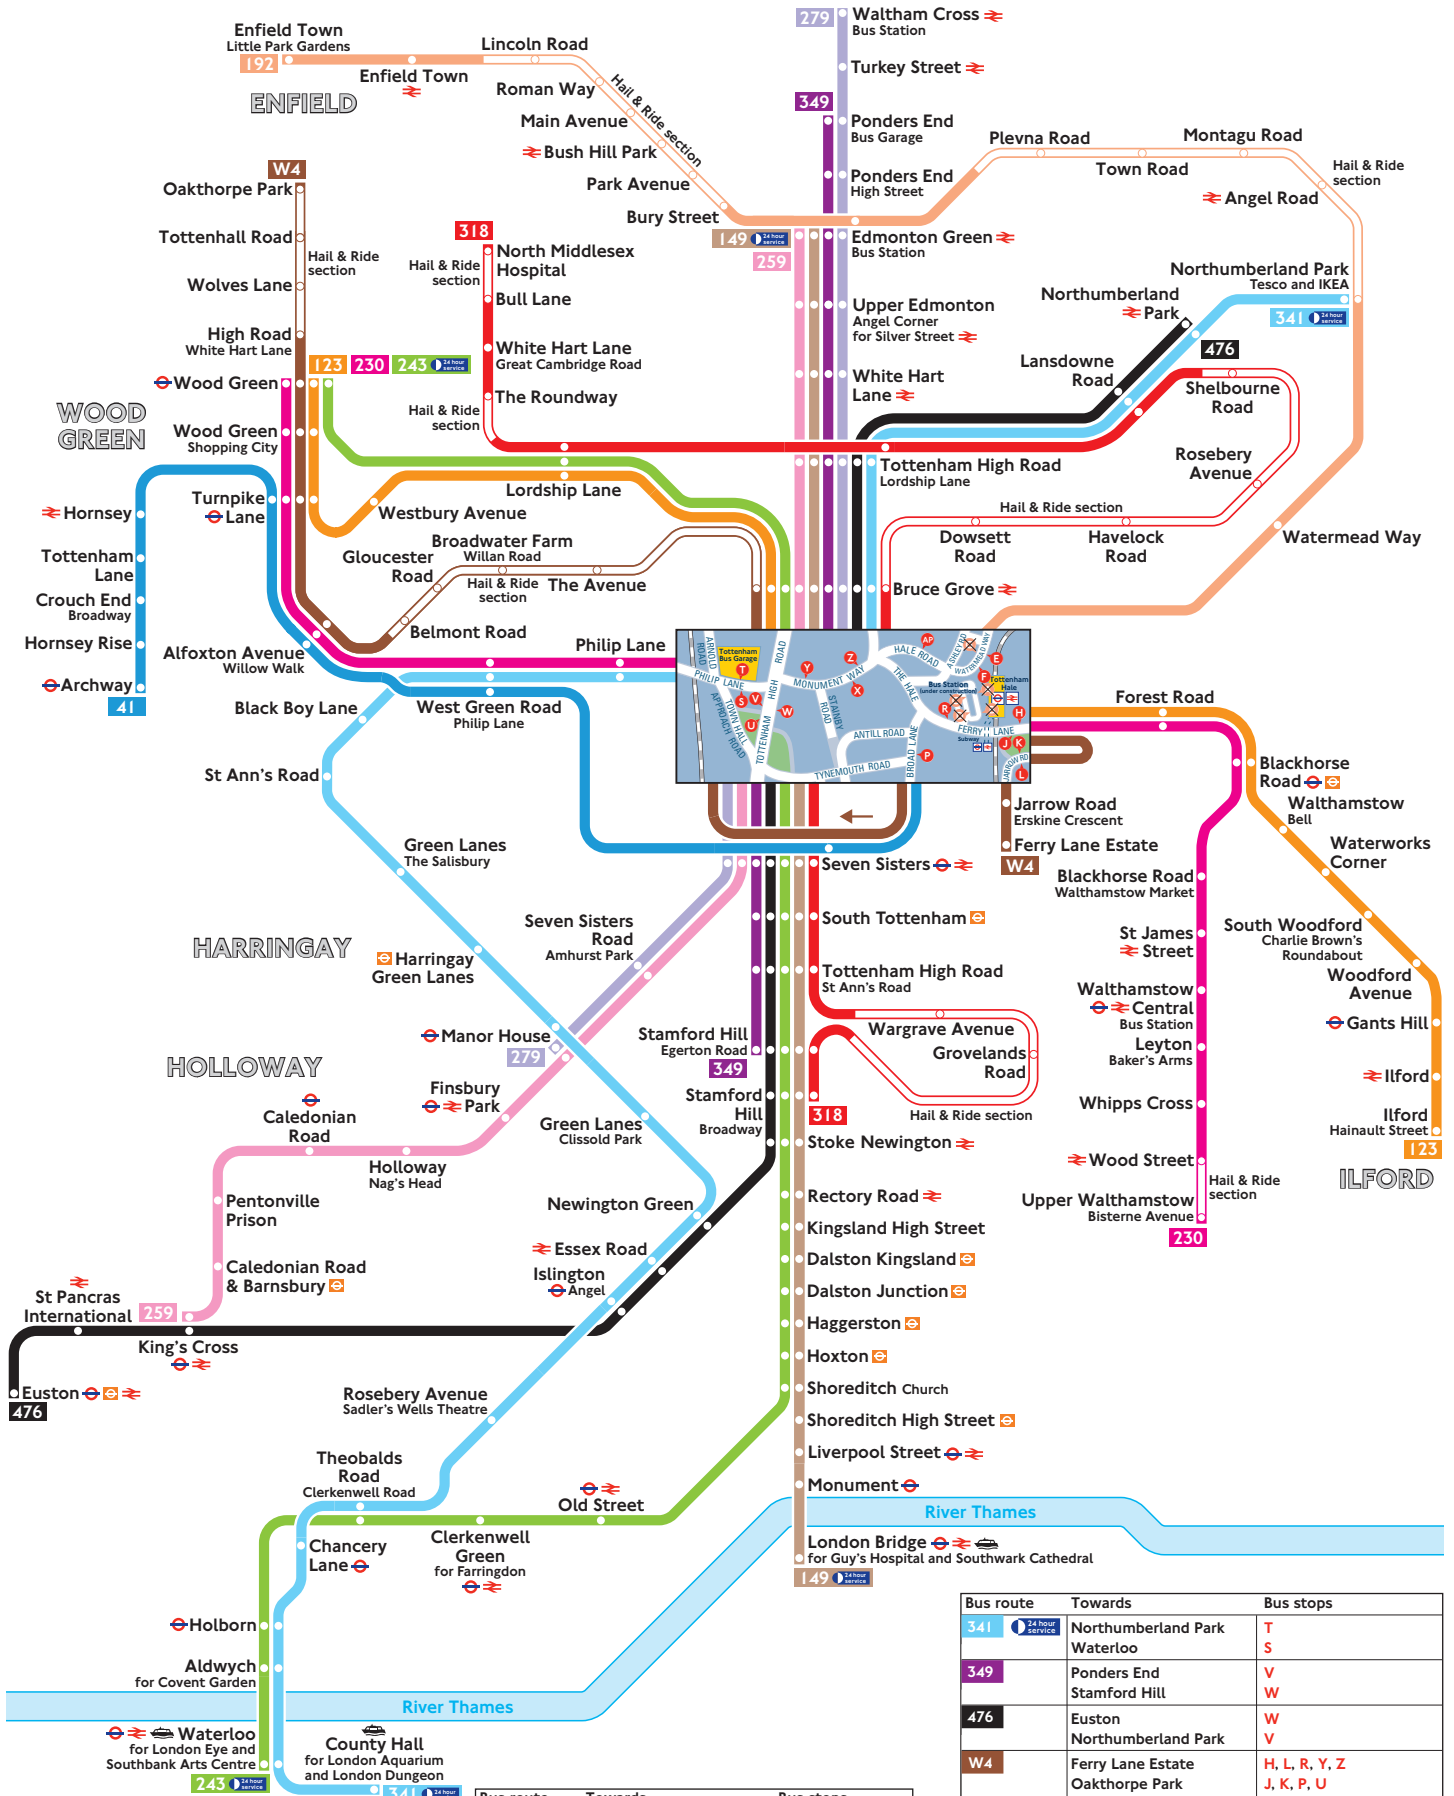

Buses from Tottenham Hale

Route finder

Day buses including 24-hour services

Bus route	Towards	Bus stops
41	Archway	E, P
123	Ilford Wood Green	H, R, Y, Z J, X
149	Edmonton Green London Bridge	V W

Bus route	Towards	Bus stops
192	Enfield Town	F
230	Upper Walthamstow Wood Green	H, R, T, Y, Z J, S, X
243	Waterloo Wood Green	W U
259	Edmonton Green King's Cross	V W
279	Manor House Waltham Cross	W V
318	North Middlesex Hospital Stamford Hill	V W

Bus route	Towards	Bus stops
341	Northumberland Park Waterloo	T S
349	Ponders End Stamford Hill	V W
476	Euston Northumberland Park	W V
W4	Ferry Lane Estate Oakthorpe Park	H, L, R, Y, Z J, K, P, U

Night buses

Bus route	Towards	Bus stops
N41	Trafalgar Square	E, P
N73	Victoria Walthamstow	J, W, X H, R, U, Y, Z
N76	Northumberland Park Waterloo	V W
N279	Trafalgar Square Waltham Cross	W V