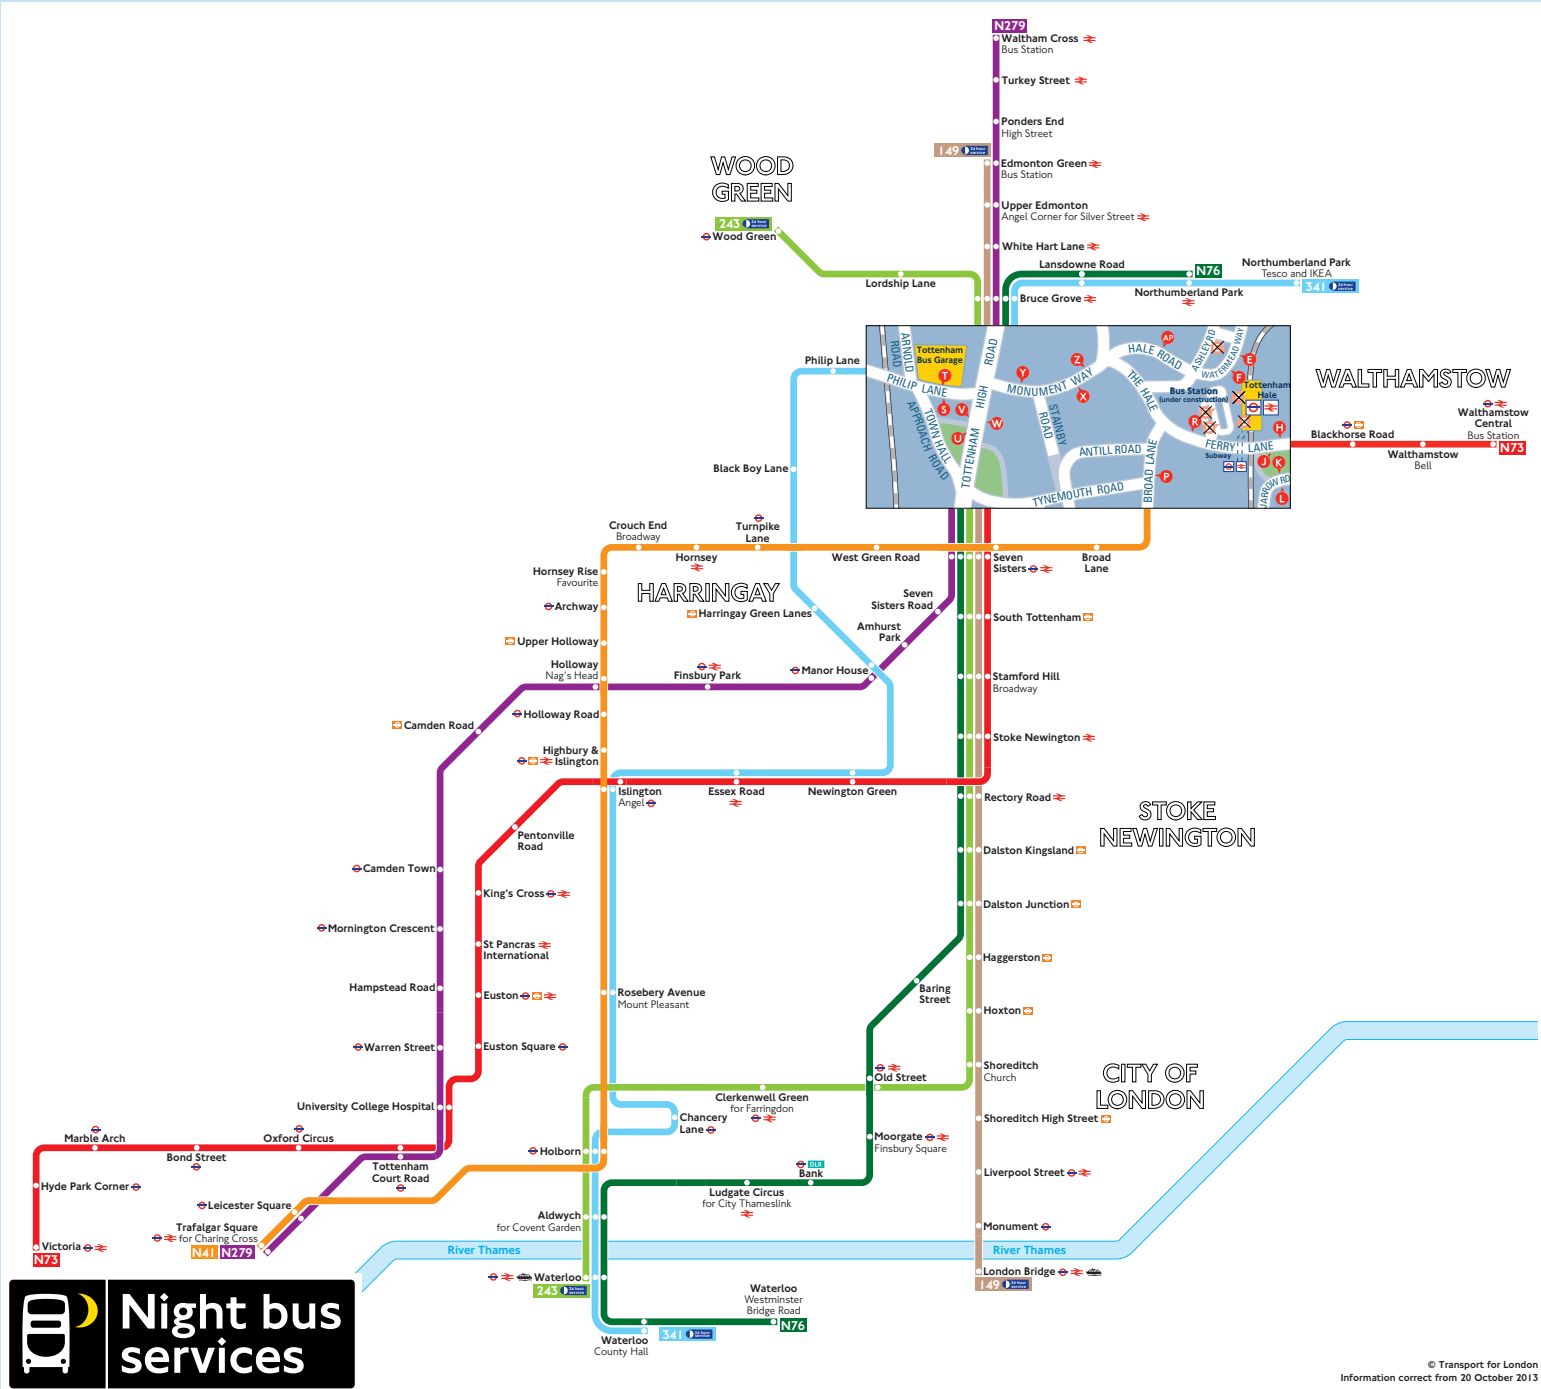

Night buses from Tottenham Hale

Key

- Connections with London Underground
 - Connections with London Overground
 - Connections with National Rail
 - DLR Connections with Docklands Light Railway
 - Connections with river boats
- Red discs show the bus stop you need for your chosen bus service. The disc **A** appears on the top of the bus stop in the street (see map of town centre in centre of diagram).

Route finder Night buses including 24-hour services

Bus route	Towards	Bus stops
149	Edmonton Green	V
	London Bridge	W
243	Waterloo	W
	Wood Green	U
341	Northumberland Park	T
	Waterloo	S
N41	Trafalgar Square	E P
N73	Victoria	I W X
	Walthamstow	H R U Y Z
N76	Northumberland Park	V
	Waterloo	W
N279	Trafalgar Square	W
	Waltham Cross	V