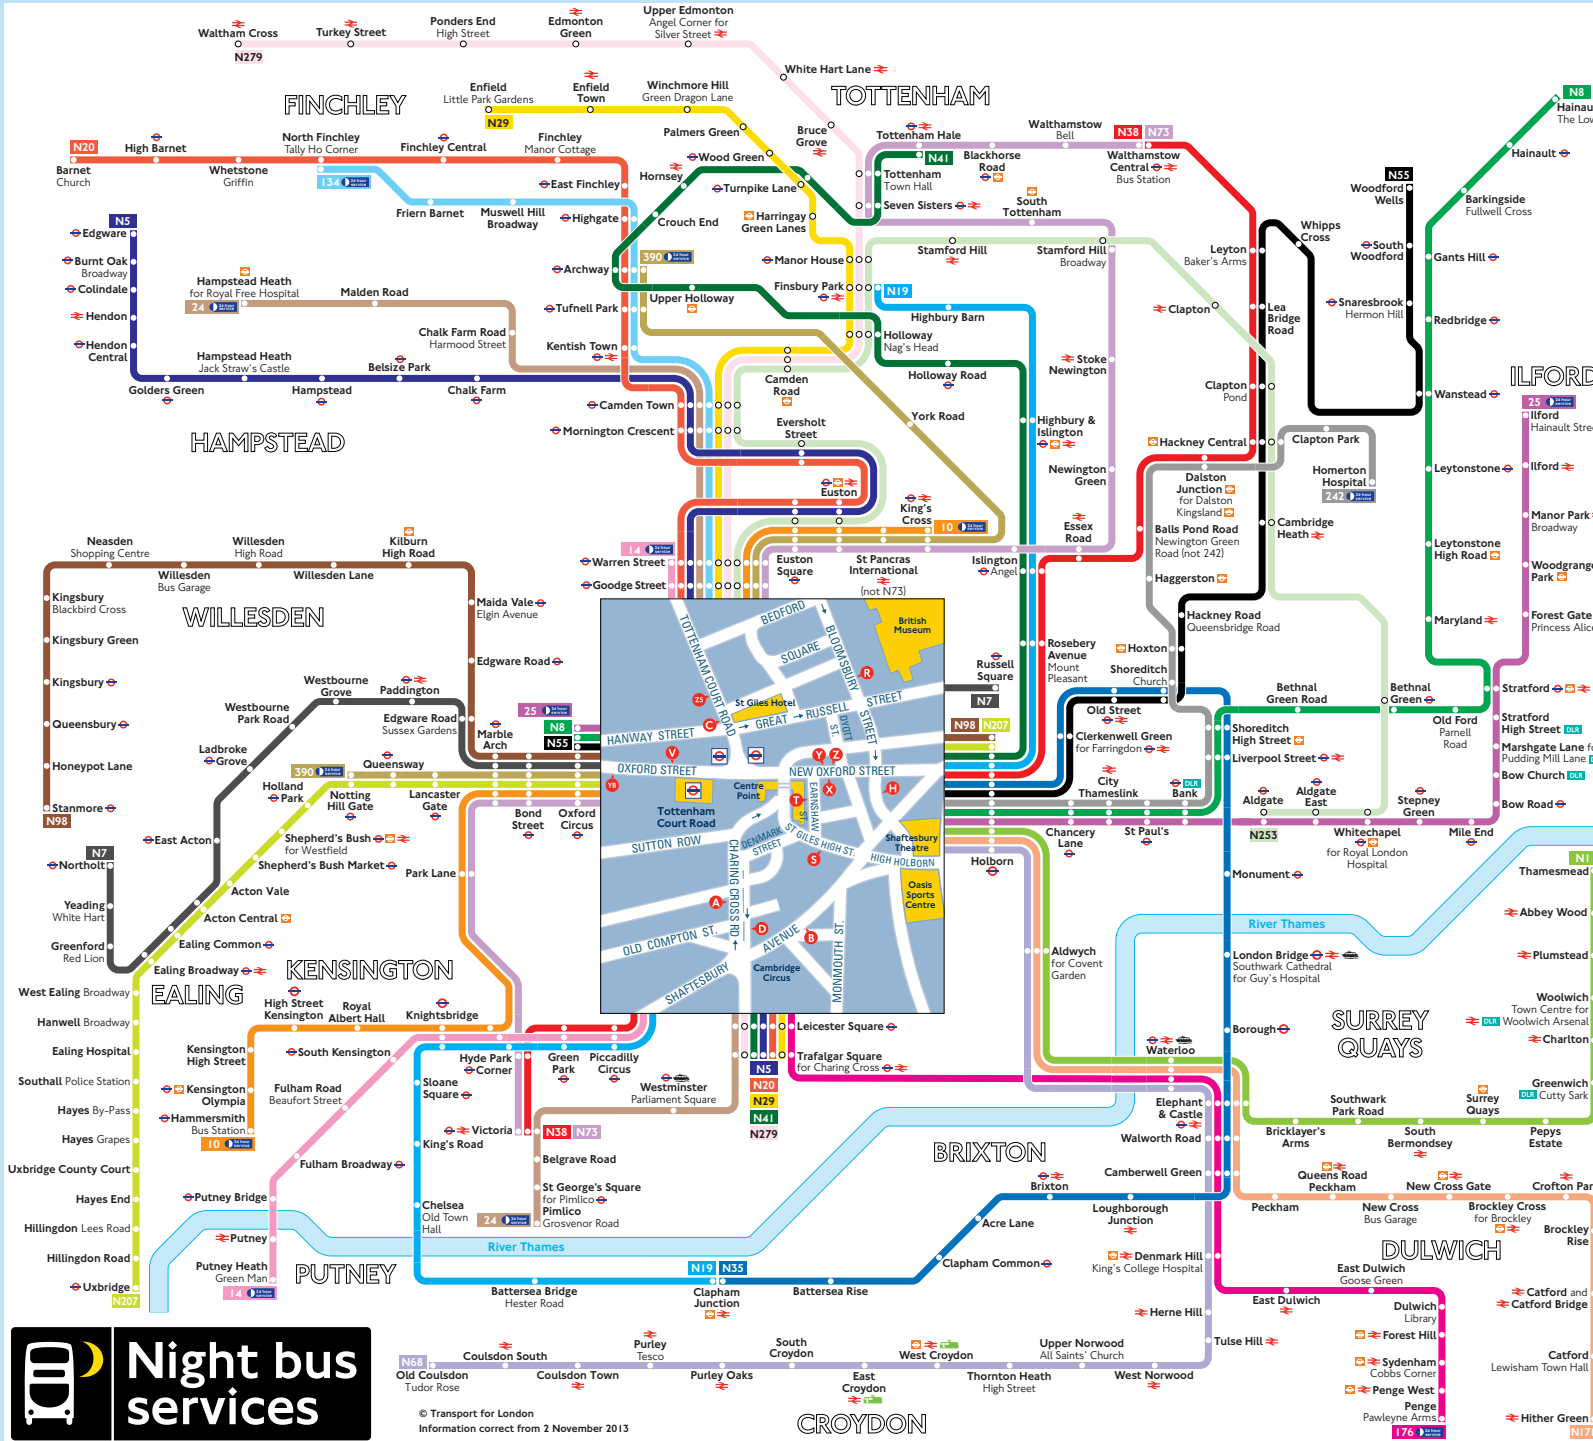

## Key

- Connections with London Underground
- Connections with London Overground
- Connections with National Rail
- Connections with Docklands Light Railway
- Connections with Tramlink
- Connections with river boats

Red discs show the bus stop you need for your chosen bus service. The disc appears on the top of the bus stop in the street (see map of town centre in centre of diagram).

## Route finder

### Day buses including 24-hour services

Bus route	Towards	Bus stops
<b>10</b>	Hammersmith	R X V
	King's Cross	V
<b>14</b>	Putney Heath	B R
	Warren Street	A C
<b>24</b>	Hampstead Heath	A C
	Pimlico	D R S
<b>25</b>	Ilford	Z
	Oxford Circus	X V
<b>134</b>	North Finchley	C
<b>176</b>	Penge	D S
<b>242</b>	Homerton Hospital	Z
<b>390</b>	Archway	V
	Notting Hill Gate	R X V
	Thamesmead	T Z
<b>N1</b>	Edgware	A C
<b>N5</b>	Trafalgar Square	B R
	Northolt	X V
<b>N7</b>	Russell Square	V
	Hainault	Z
<b>N8</b>	Oxford Circus	X V
<b>N19</b>	Clapham Junction	B
	Finsbury Park	A V
<b>N20</b>	Barnet	A C
	Trafalgar Square	B R
<b>N29</b>	Enfield	A C
	Trafalgar Square	D R S
<b>N35</b>	Clapham Junction	V
<b>N38</b>	Victoria	B
	Walthamstow	A V
<b>N41</b>	Tottenham Hale	A V
	Trafalgar Square	B
<b>N55</b>	Oxford Circus	X V
	Woodford Wells	V
<b>N68</b>	Old Coulsdon	Z
<b>N73</b>	Victoria	R X V
	Walthamstow	V
<b>N98</b>	Holborn	Z
	Stanmore	X V
<b>N171</b>	Hither Green	T Z
<b>N207</b>	Holborn	Z
	Uxbridge	X V
<b>N253</b>	Aldgate	C
<b>N279</b>	Trafalgar Square	D R S
	Waltham Cross	A C