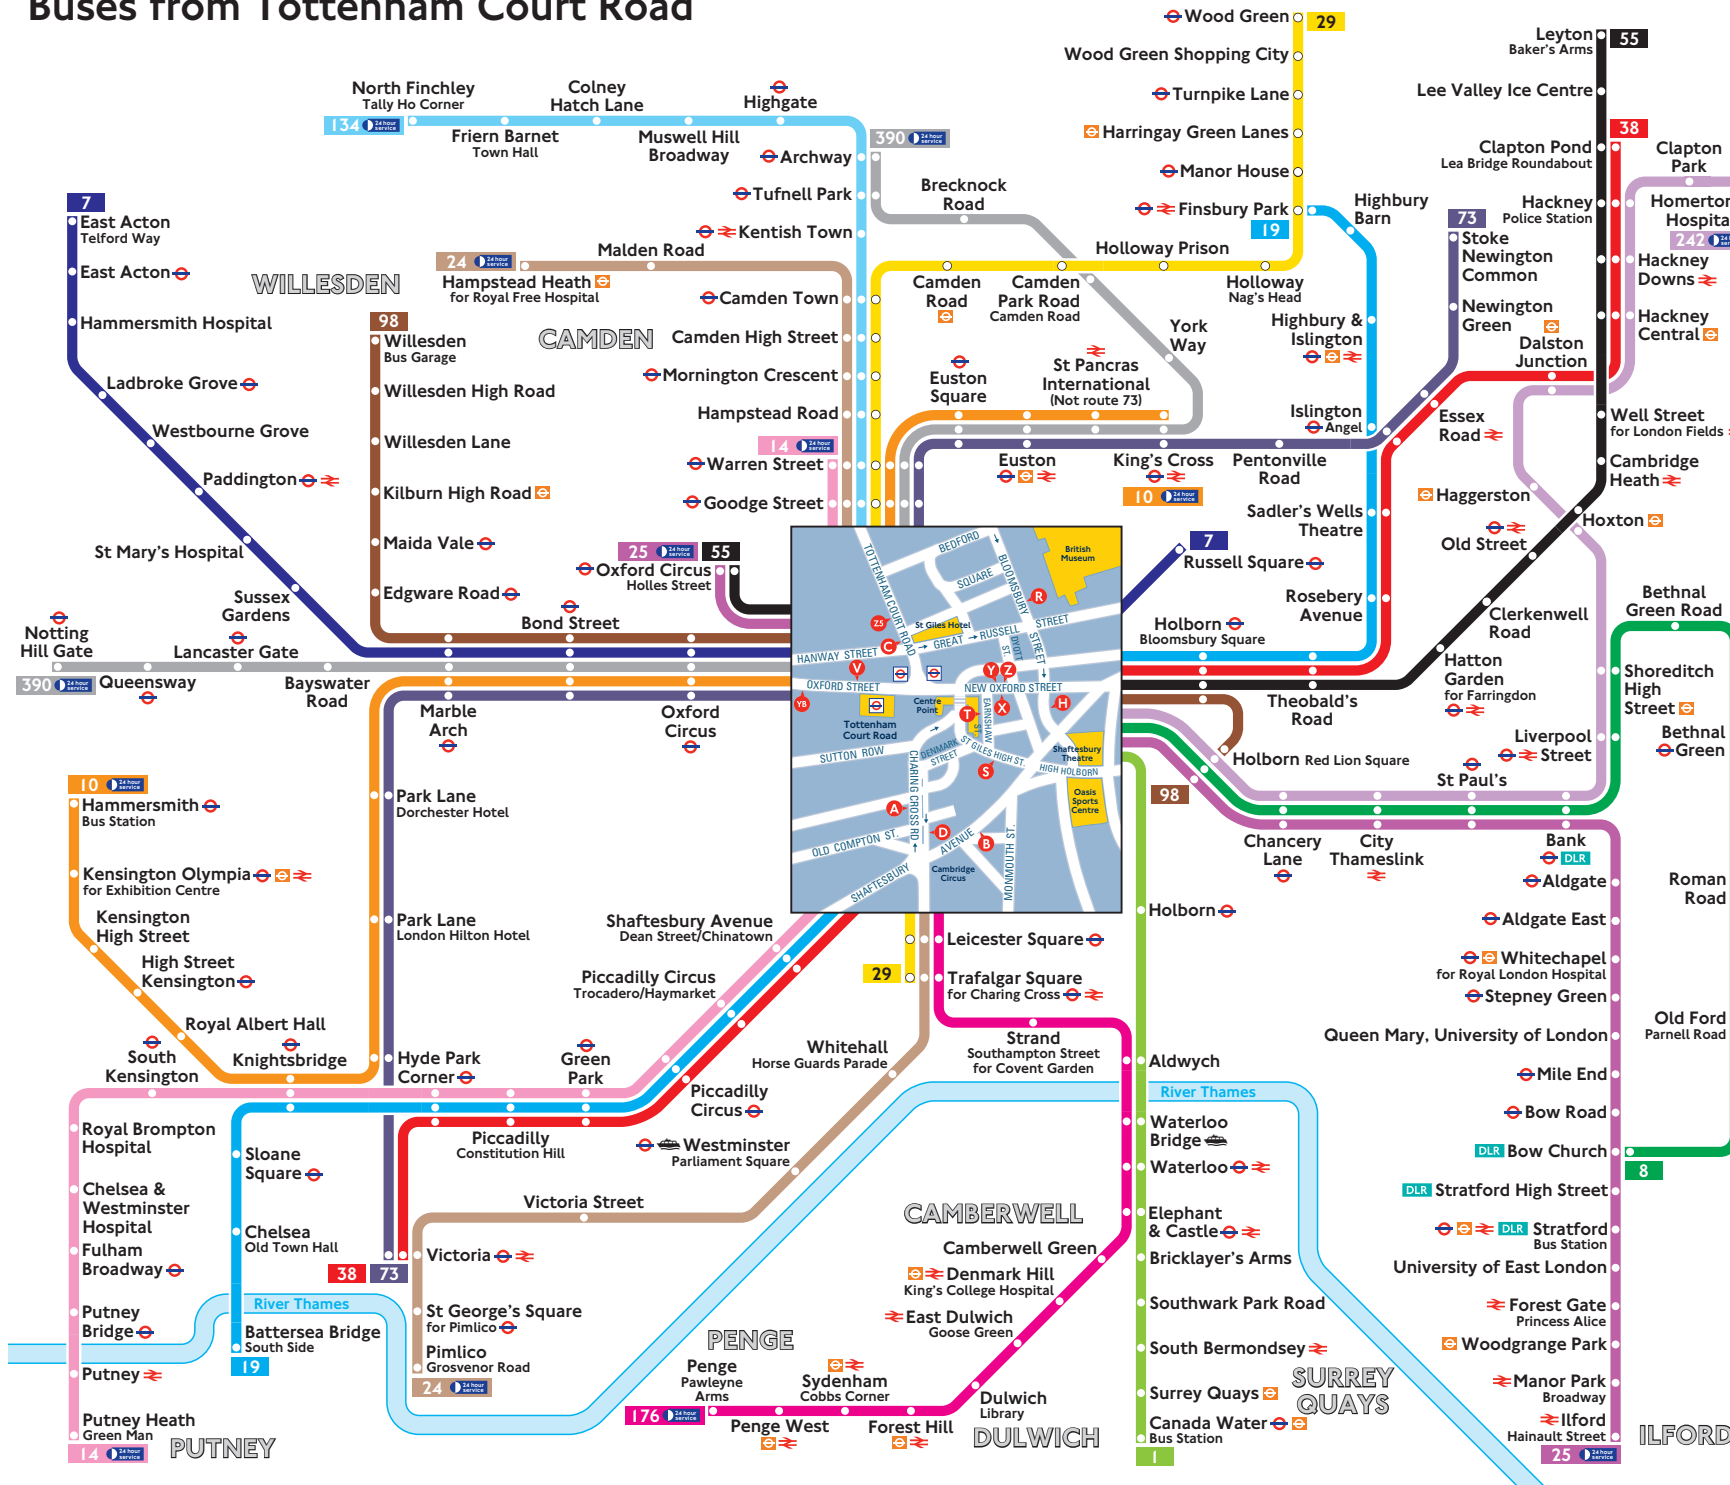

Buses from Tottenham Court Road

Route finder Day buses including 24-hour services

Bus route	Towards	Bus stops
1	Canada Water	T, Z
7	East Acton Russell Square	X, YB V
8	Bow Church	R, Z5
10	Hammersmith King's Cross	R, X, YB V
14	Putney Heath Warren Street	B, R A, C
19	Battersea Bridge Finsbury Park	B A, Y
24	Hampstead Heath Pimlico	A, C, D R, S
25	Ilford Oxford Circus	Z X, YB
29	Trafalgar Square Wood Green	D, R, S A, C
38	Clapton Victoria	A, Y B
55	Leyton Oxford Circus	Y X, YB
73	Stoke Newington Victoria	V R, X, YB
98	Holborn Willesden	Z X, YB
134	North Finchley	C
176	Penge	D, S
242	Homerton Hospital	Z
390	Archway Notting Hill Gate	V R, X, YB

Night buses

Bus route	Towards	Bus stops
N1	Thamesmead	T, Z
N5	Edgware Trafalgar Square	A, C B, R
N7	Northolt Russell Square	X, YB V
N8	Hainault Oxford Circus	Z X, YB
N19	Clapham Junction Finsbury Park	B A, Y
N20	Barnet Trafalgar Square	A, C B, R
N29	Enfield Trafalgar Square	A, C D, R, S
N35	Clapham Junction	Y
N38	Victoria Walthamstow	B A, Y
N41	Tottenham Hale Trafalgar Square	A, Y B
N55	Oxford Circus Woodford Wells	X, YB Y
N68	Old Coulsdon	Z
N73	Victoria Walthamstow	R, X, YB V
N98	Holborn Stanmore	Z X, YB
N171	Hither Green	T, Z
N207	Holborn Uxbridge	Z X, YB
N253	Aldgate	C
N279	Trafalgar Square Waltham Cross	D, R, S A, C

Information correct from 21 December 2013
© Transport for London TFL27540.12.13 (P)