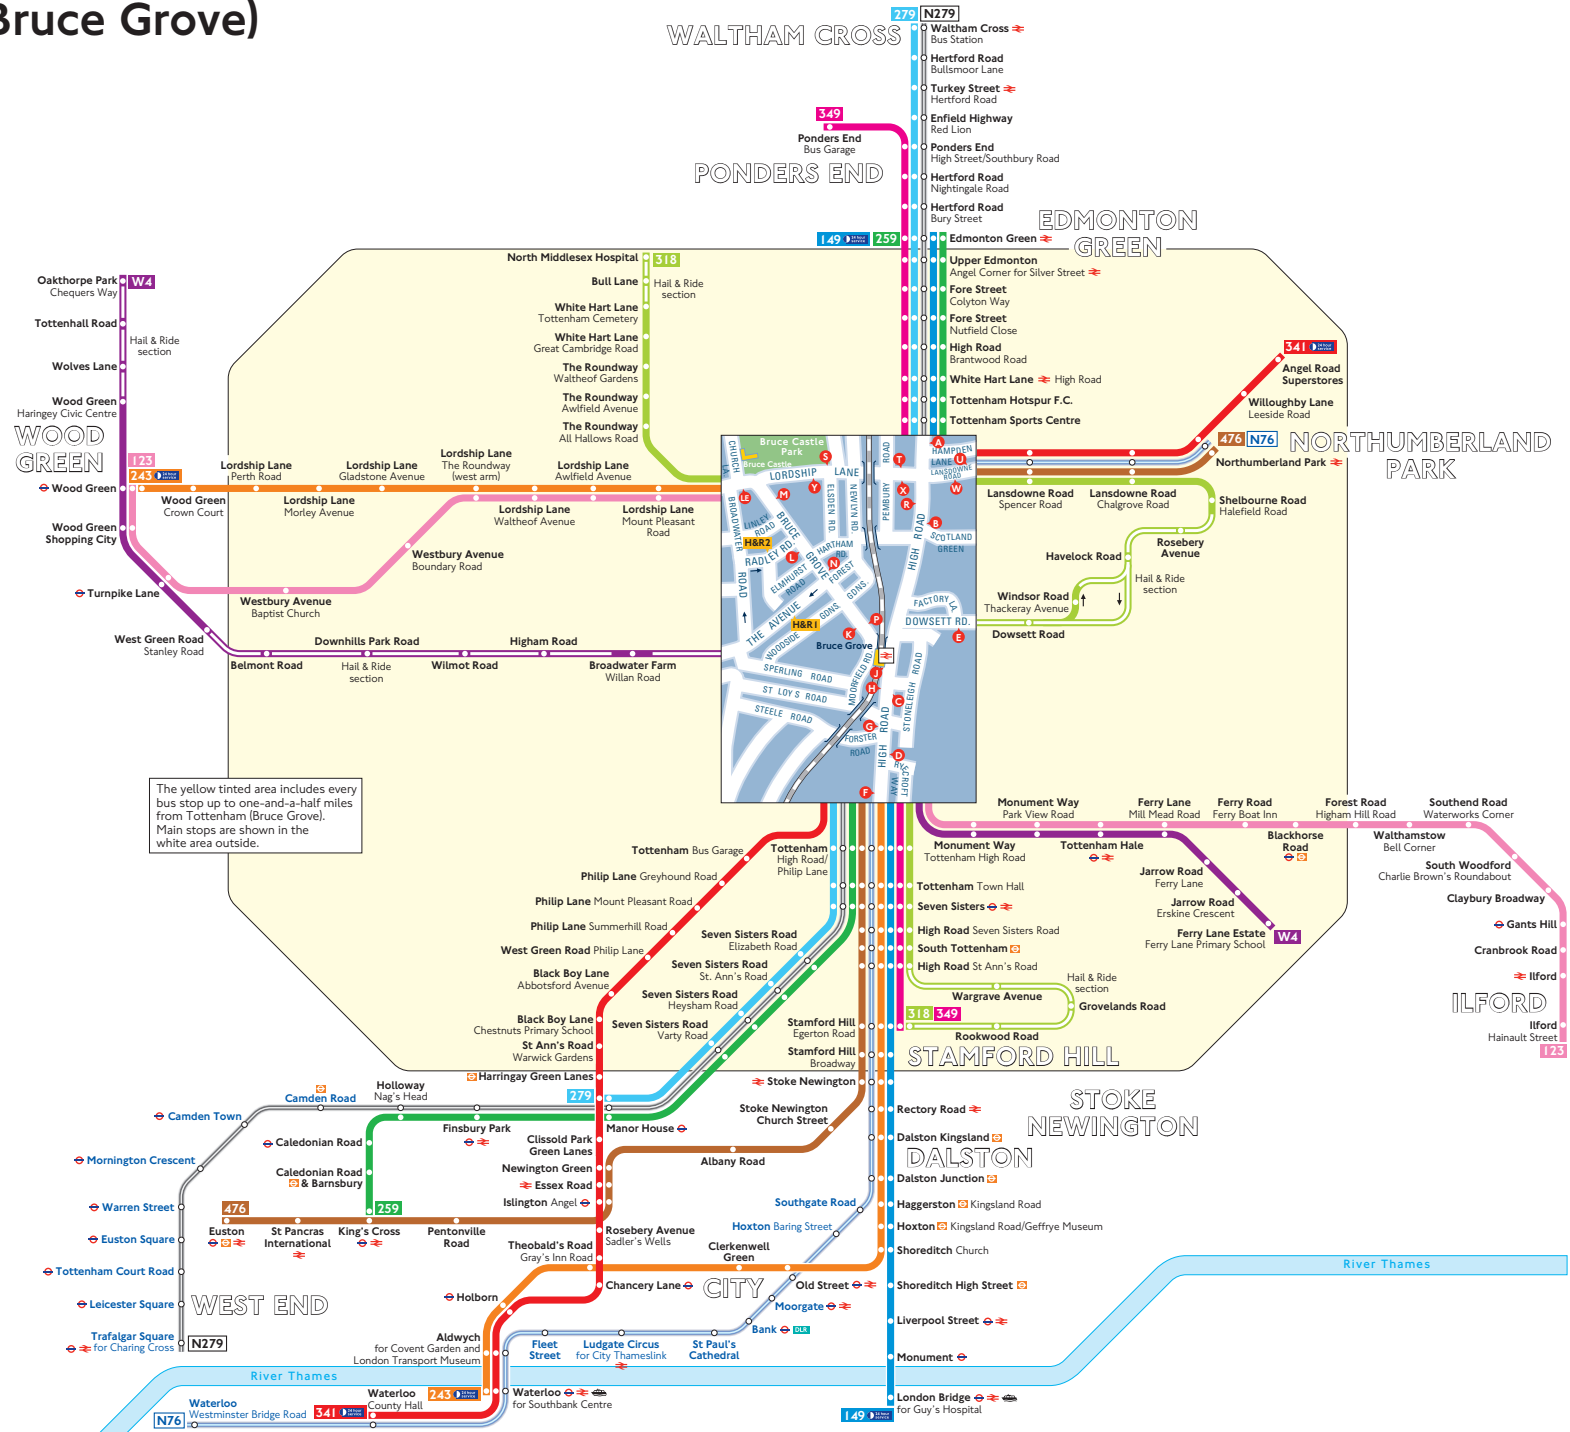

Buses from Tottenham (Bruce Grove)

Key

- Connections with London Underground
- Connections with London Overground
- Connections with National Rail
- Connections with Docklands Light Railway
- Connections with riverboats

A Red discs show the bus stop you need for your chosen bus service. The disc **A** appears on the top of the bus stop in the street (see map of town centre in centre of diagram).

H&R Route W4 operates as hail and ride on the sections of roads marked **H&R** on the map. Buses stop at any safe point along the road. Please indicate clearly to the driver when you wish to board or alight.

Route finder

Day buses including 24-hour routes

Bus route	Towards	Bus stops
123	Ilford	C D M N P
	Wood Green	F G K L E
149	Edmonton Green	F J R
	London Bridge	A B C D
243	Waterloo	C D M N P
	Wood Green	F G K L E
259	Edmonton Green	F J R
	King's Cross	A B C D
279	Manor House	A B C D
	Waltham Cross	F J R
318	North Middlesex Hospital	F H I E W X Y
	Stamford Hill	C D E S T U
341	Angel Road	F H R U
	Waterloo	B C D W
349	Ponders End	F J R
	Stamford Hill	A B C D
476	Euston	B C D W
	Northumberland Park	F H R U
W4	Ferry Lane Estate	C D N P H&R2
	Oakthorpe Park	F G K H&R1

Night buses

Bus route	Towards	Bus stops
N76	Northumberland Park	F H R U
	Waterloo	B C D W
N279	Trafalgar Square	A B C D
	Waltham Cross	F J R