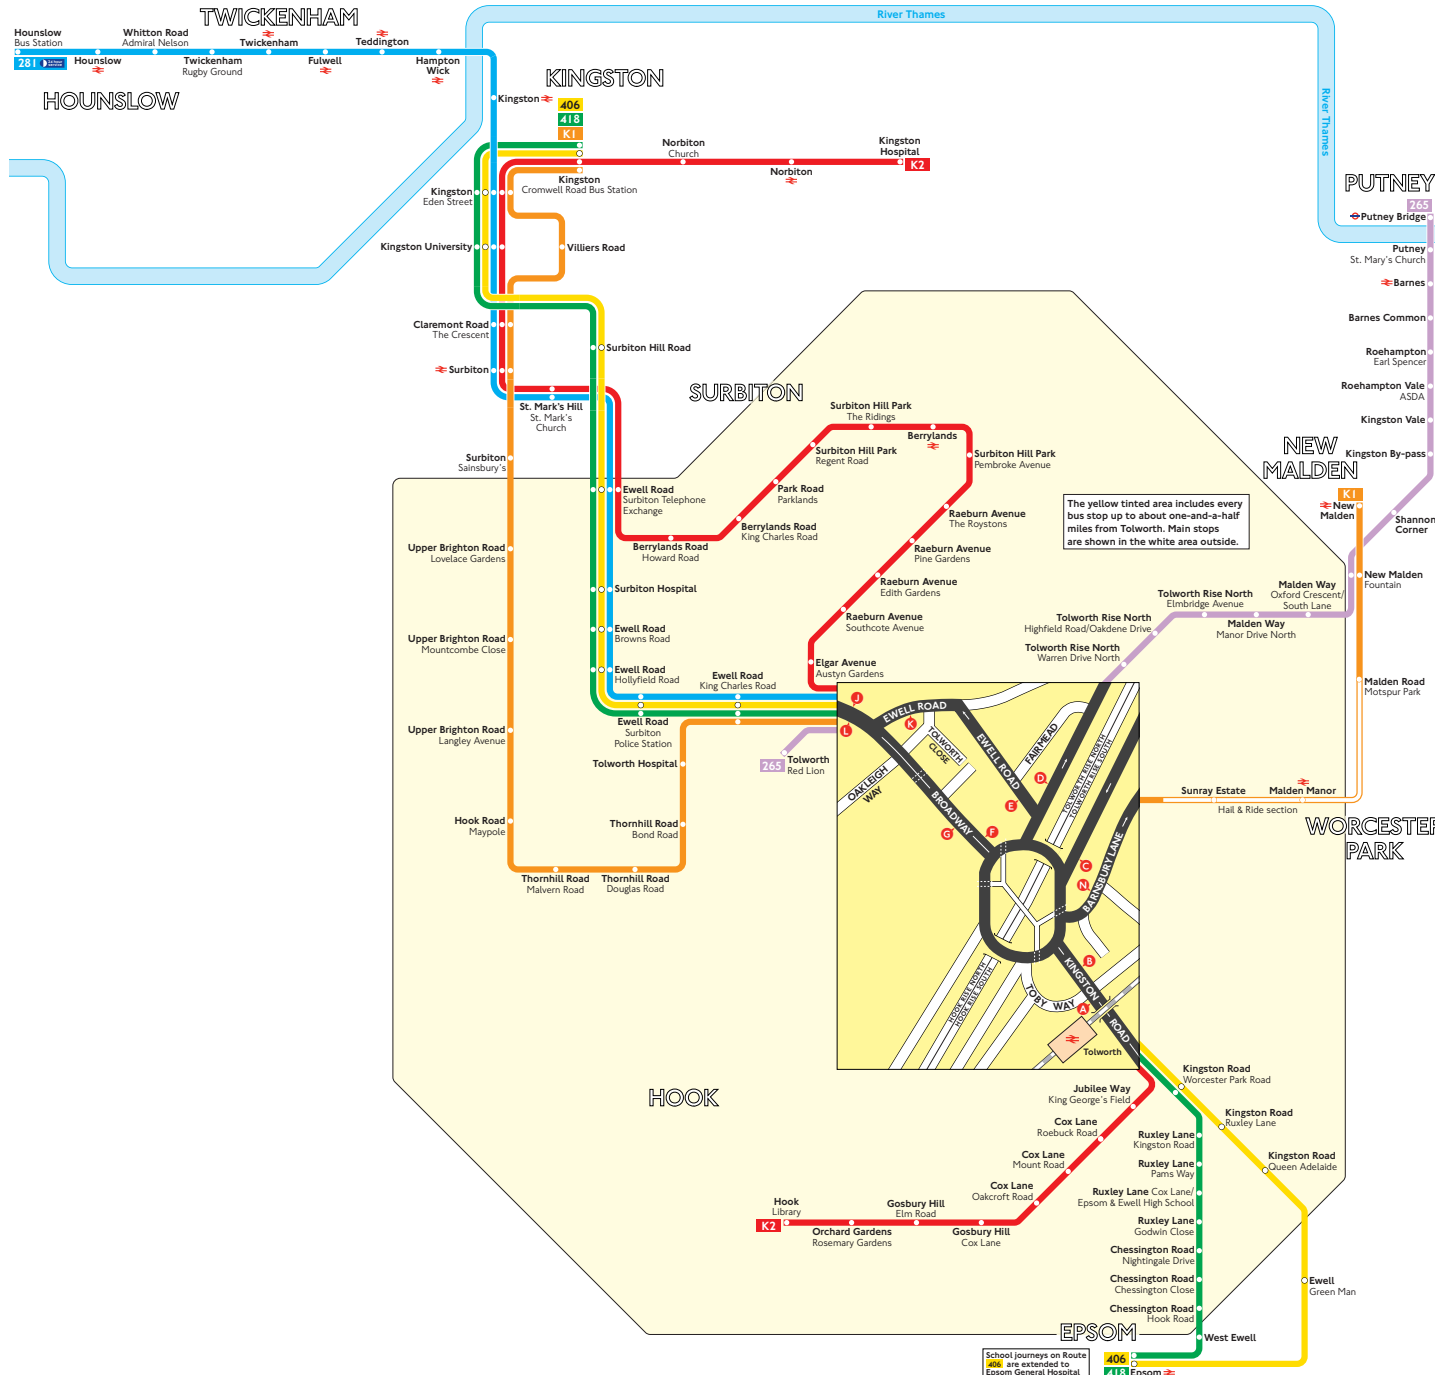

Buses from Tolworth

406 Epsom

Key

- Connections with Underground
- Connections with National Rail
- School journeys only

Red discs show the bus stop you need for your chosen bus service. The disc **A** appears on the top of the bus stop in the street (see map of town centre in centre of diagram).

Route finder

Day buses including 24-hour routes

Bus route	Towards	Bus stops
265	Putney	D F J
	Tolworth Red Lion	C G L
281	Hounslow	E K L
406	Epsom	B F J
	Kingston	A G L
418	Epsom	B F J
	Kingston	A G L
K1	New Malden	F N J
K2	Hook	B F J
	Kingston	A G L