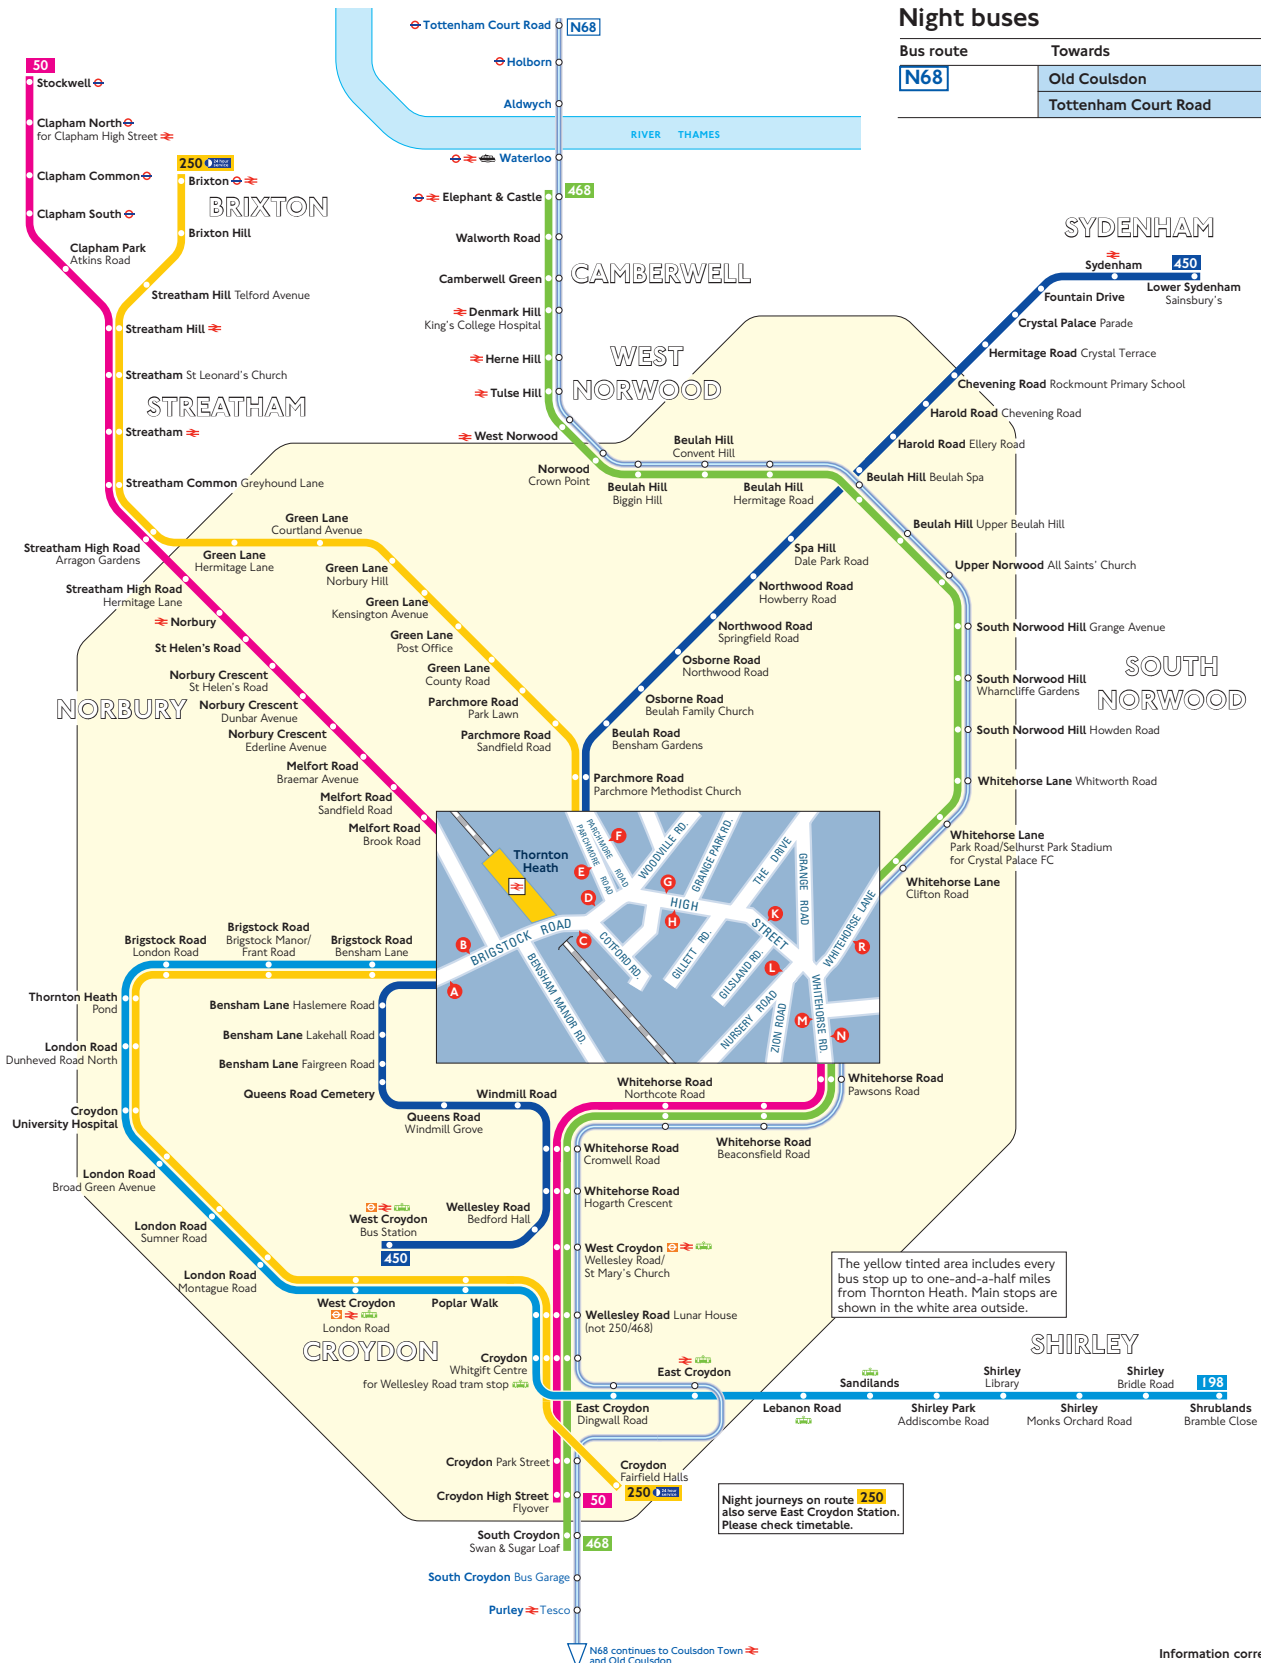

Buses from Thornton Heath High Street

Key

- Connections with London Underground
- Connections with London Overground
- Connections with National Rail
- Connections with Tramlink
- Connections with river boats
- Limited stop service during morning peak hours, Mondays to Fridays

Red discs show the bus stop you need for your chosen bus service. The disc **A** appears on the top of the bus stop in the street (see map of town centre in centre of diagram).

Route finder

Day buses including 24-hour services

Bus route	Towards	Bus stops
50	Croydon	D G K N
	Stockwell	C H M
198	Shrublands	A C H L
	Brixton	B D E
250	Croydon	A C F
	Lower Sydenham	B D E
450	West Croydon	A C F
	Elephant & Castle	M
468	South Croydon	N R
	Russell Square	M

Night buses

Bus route	Towards	Bus stops
N68	Old Coulsdon	N R
	Tottenham Court Road	M

Night journeys on route **250** also serve East Croydon Station. Please check timetable.