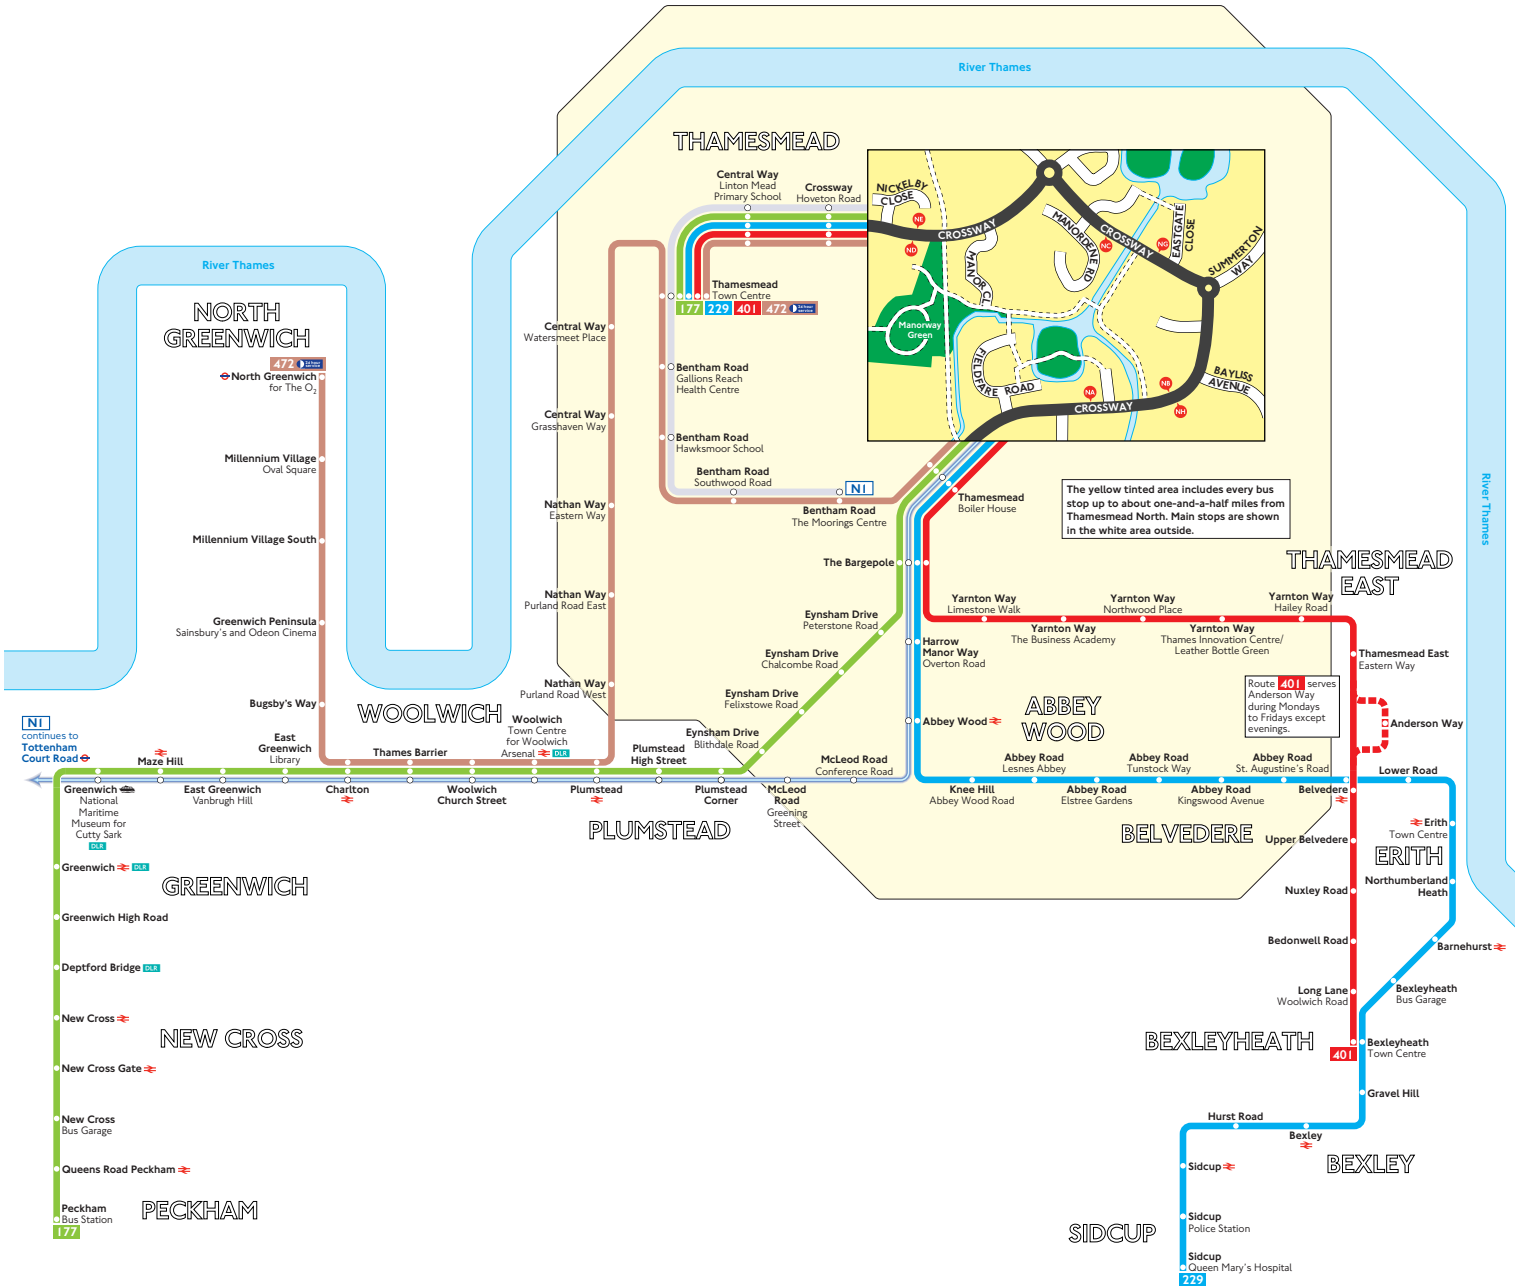

Buses from Thamesmead North

Key

- 177 Day buses in black
- NI Night buses in blue
- Connections with Underground
- Connections with National Rail
- Connections with Docklands Light Railway
- Connections with river boats
- Mondays to Fridays except evenings

Red discs show the bus stop you need for your chosen bus service. The disc appears on the top of the bus stop in the street (see map of town centre in centre of diagram).

Route finder

Day buses including 24-hour routes

Bus route	Towards	Bus stops
177	Peckham	NE NG NH
	Thamesmead Town Centre	NA NB NC ND
229	Sidcup	NE NG NH
	Thamesmead Town Centre	NA NB NC ND
401	Bexleyheath	NE NG NH
	Thamesmead Town Centre	NA NB NC ND
472	North Greenwich	NE NG NH
	Thamesmead Town Centre	NA NB NC ND

Night buses

Bus route	Towards	Bus stops
NI	Thamesmead Bentham Road	NA NB NC ND
	Tottenham Court Road	NE NG NH