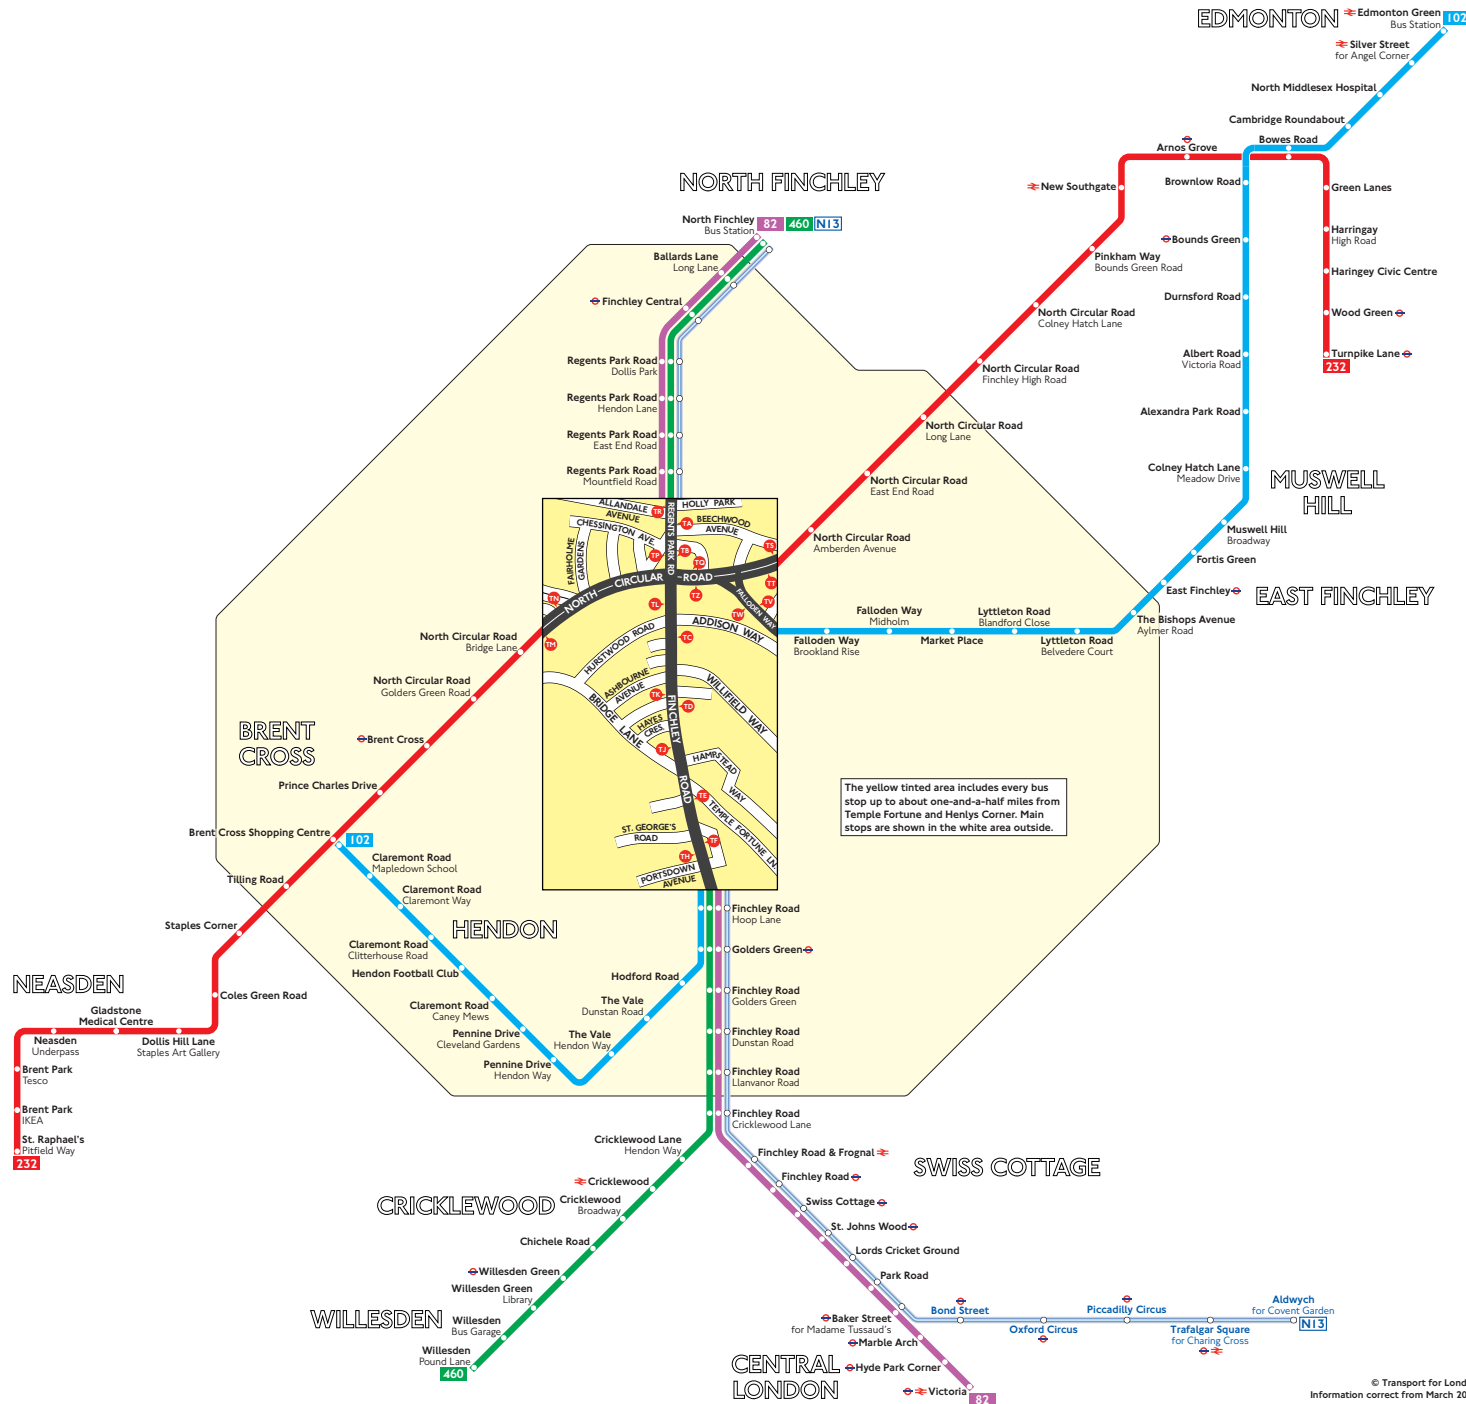

Buses from Temple Fortune and Henlys Corner

Key

- 82 Day buses in black
- N13 Night buses in blue
- Connections with Underground
- Connections with National Rail

Red discs show the bus stop you need for your chosen bus service. The disc **A** appears on the top of the bus stop in the street (see map of town centre in centre of diagram).

Route finder

Day buses

Bus route	Towards	Bus stops
82	North Finchley	TR TP TK TL TP TR
	Victoria	TA TB TC TD TE TF
102	Brent Cross Shopping Centre	TC TD TE TF TW TZ
	Edmonton Green	TH TJ TK TL TD TV
232	St. Raphael's	TH TJ TZ
	Turnpike Lane	TR TC TS
460	North Finchley	TR TP TK TL TP TR
	Willesden	TA TB TC TD TE TF

Night buses

Bus route	Towards	Bus stops
N13	Aldwych	TA TB TC TD TE TF
	North Finchley	TR TP TK TL TP TR